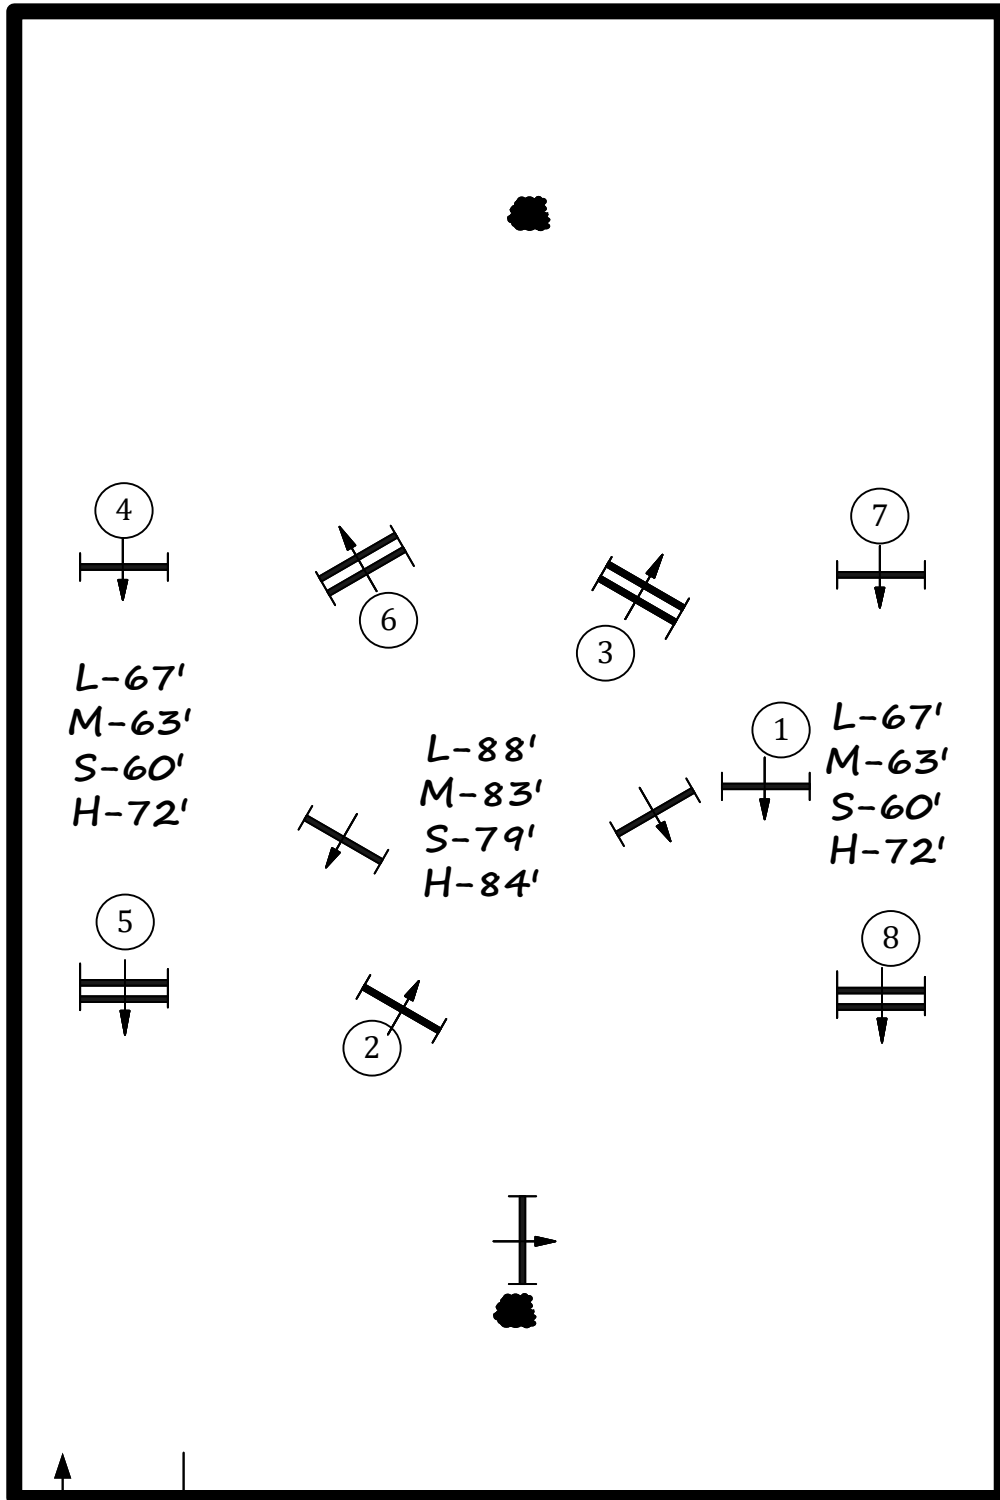

Course design by Robert McGregor

ESP June I

GDF Hunter Ring 2

Warmup Course

fences 1-8

Schooling Pony Hunter

Warmup

L-67'
M-63'
S-60'
H-72'

L-88'
M-83'
S-79'
H-84'

L-67'
M-63'
S-60'
H-72'

↑
In/Out
↓

Course design by Robert McGregor