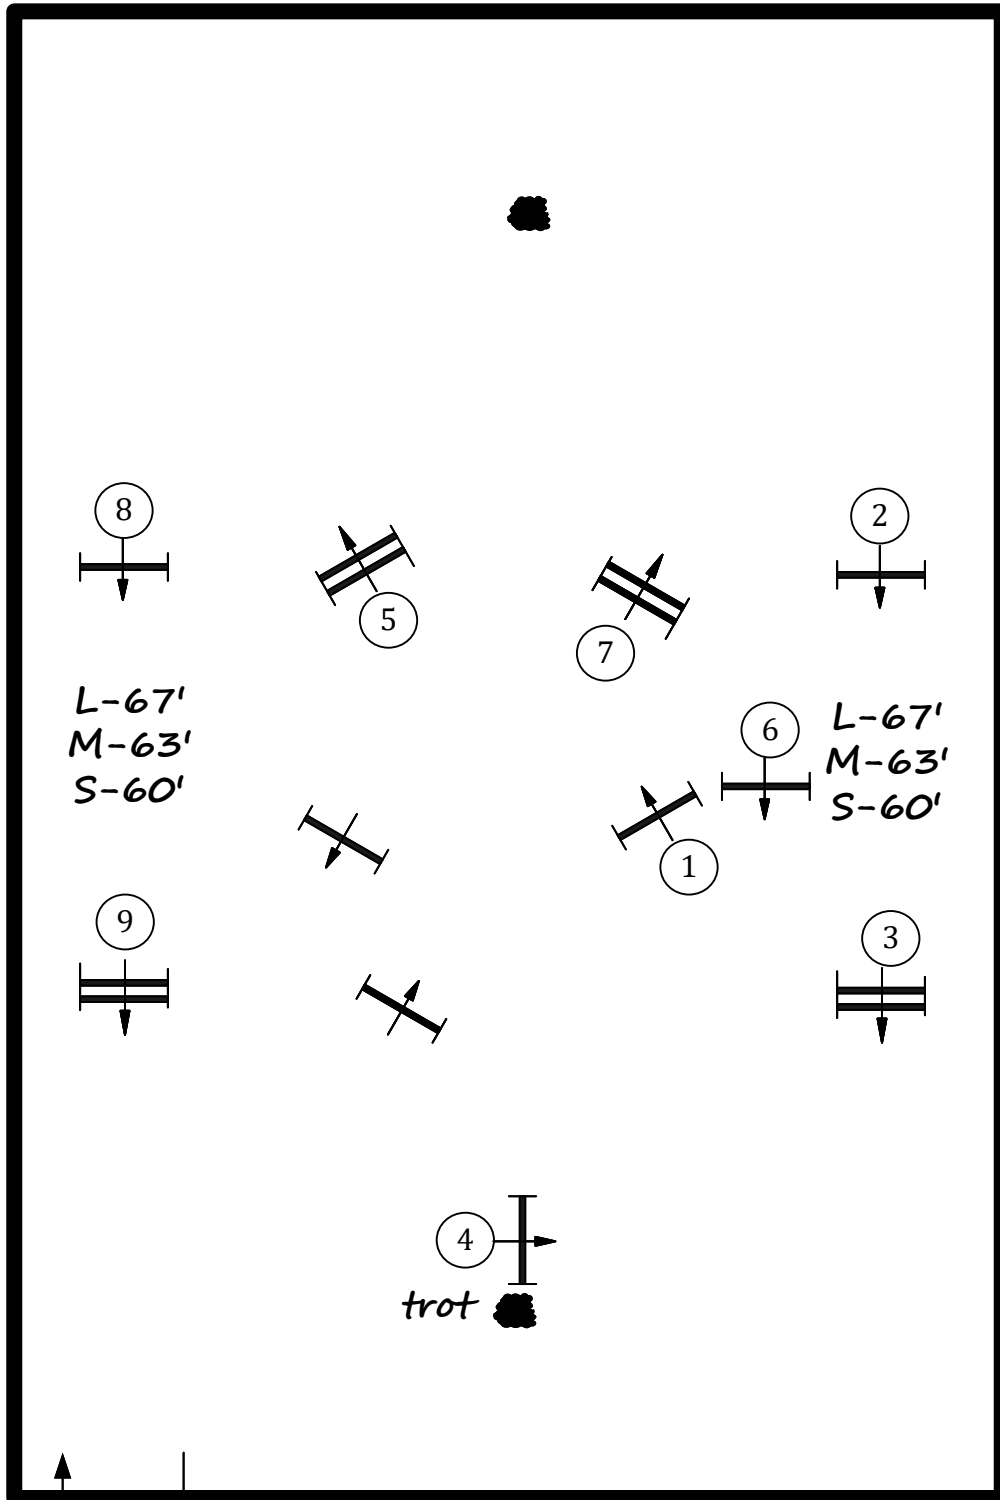

Second Course *handy*

GDF Hunter Ring 2

fences 1-9

Small Pony Hunter

Medium Pony Hunter

Large Pony Hunter

L-67'
M-63'
S-60'

L-67'
M-63'
S-60'

L-88'
M-83'
S-79'
H-84'

L-67'
M-63'
S-60'
H-72'

↑
In/Out
↓

Course design by Robert McGregor