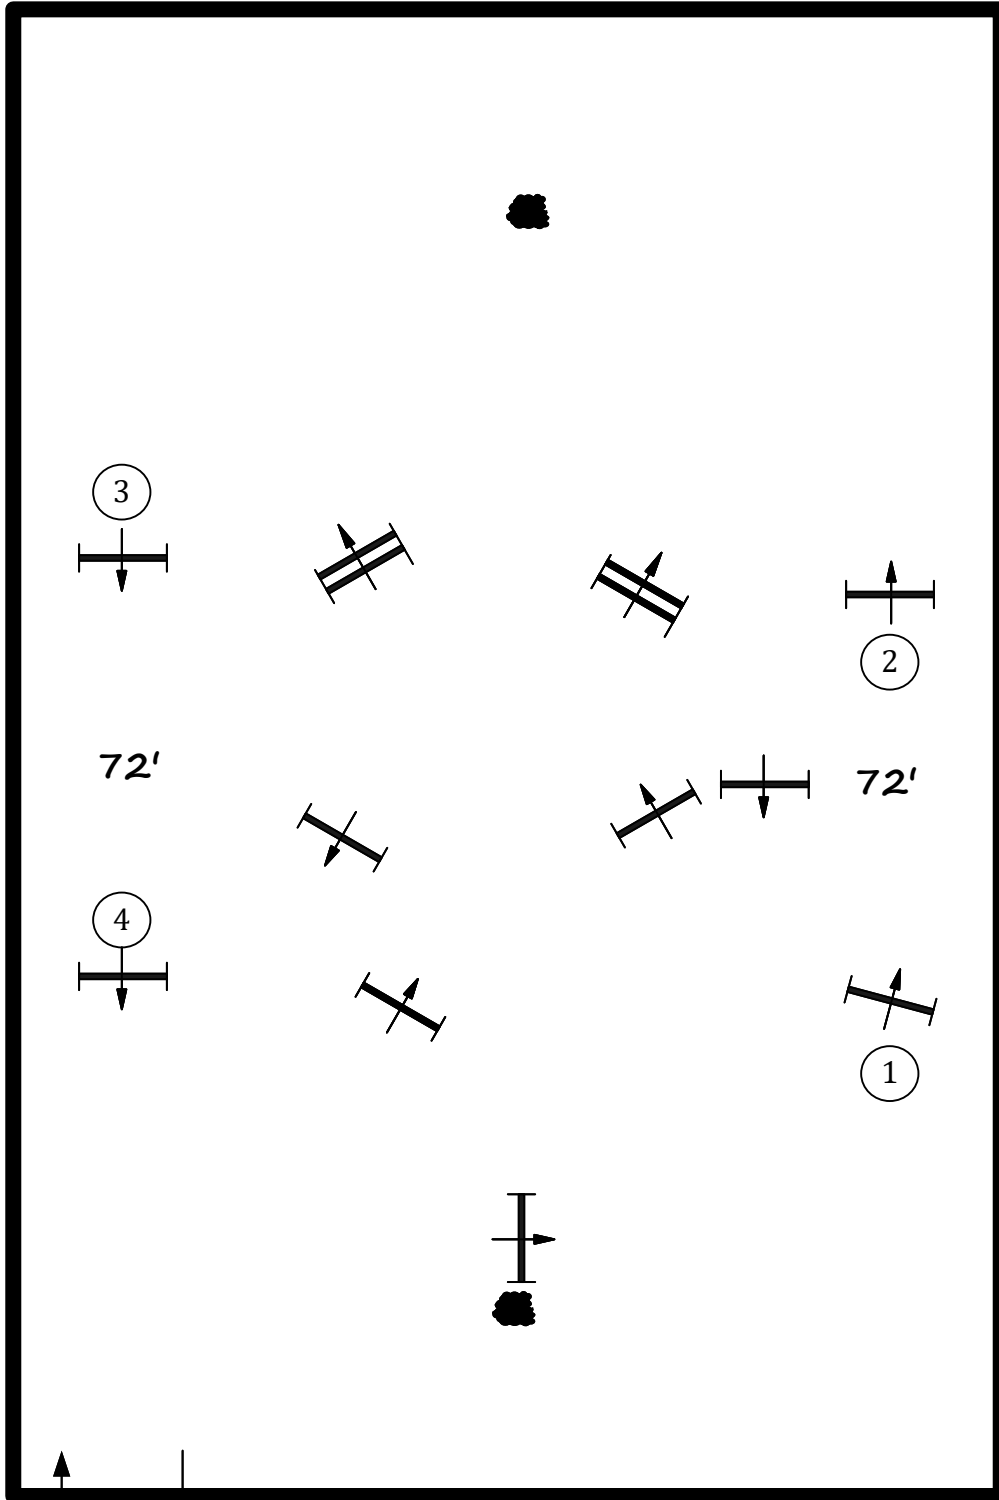

ESP June I

GDF Hunter Ring 2

Second Course

fences 1-4

Crossrail Warmup

Crossrail Equitation

Course design by Robert McGregor