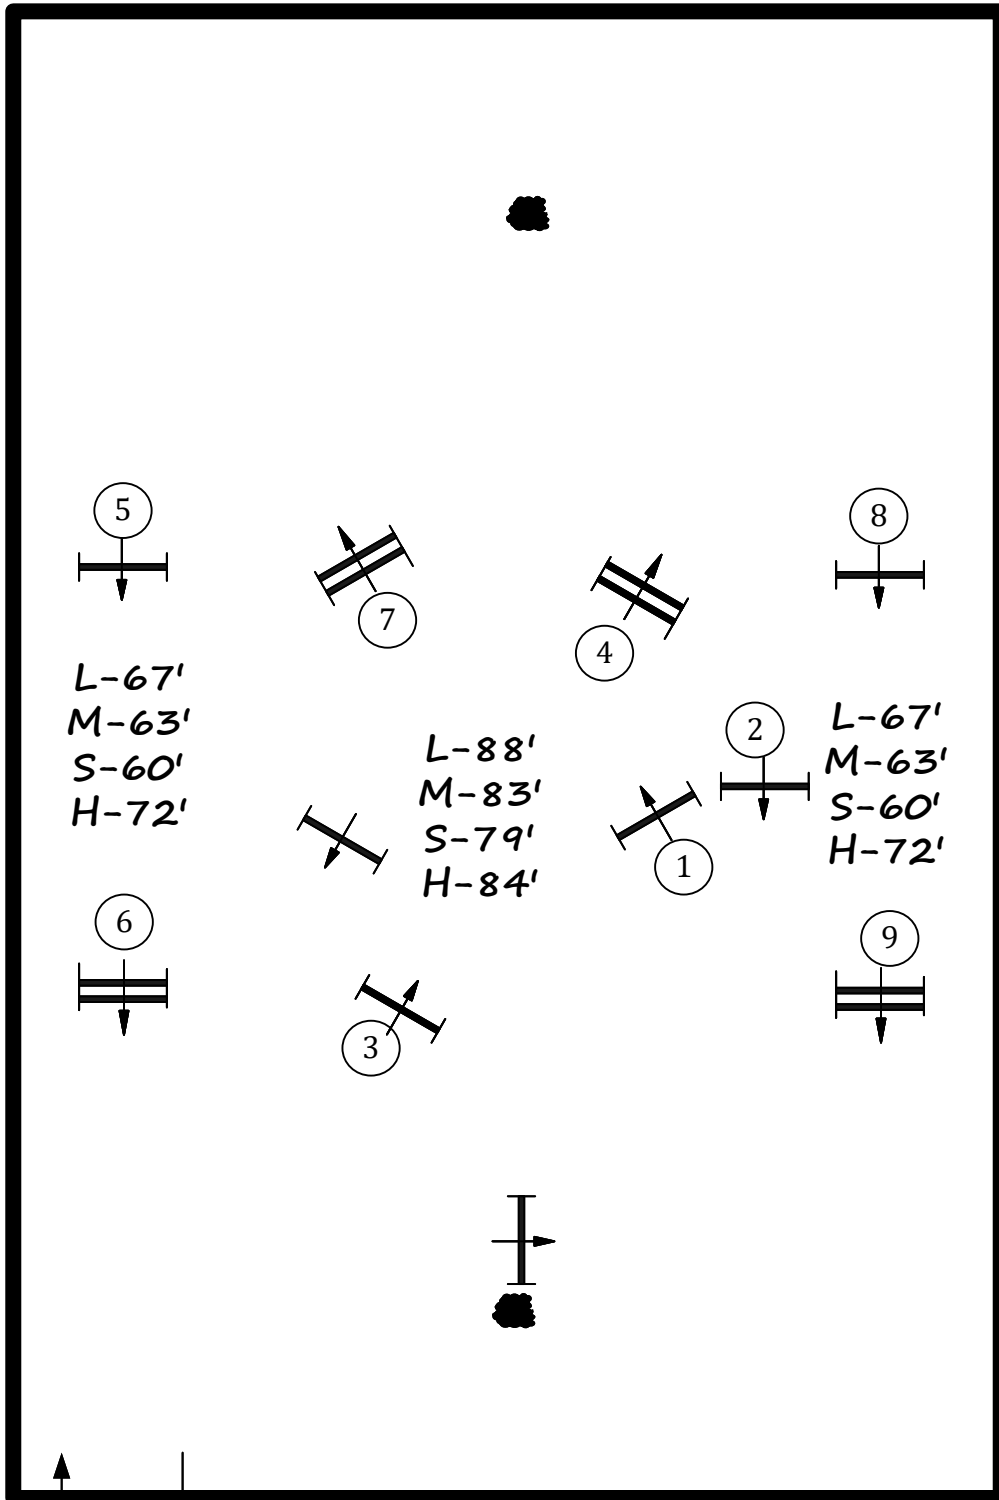

ESP June I

GDF Hunter Ring 2

Classic Course

fences 1-9

Pony Hunter Classic

Course design by Robert McGregor