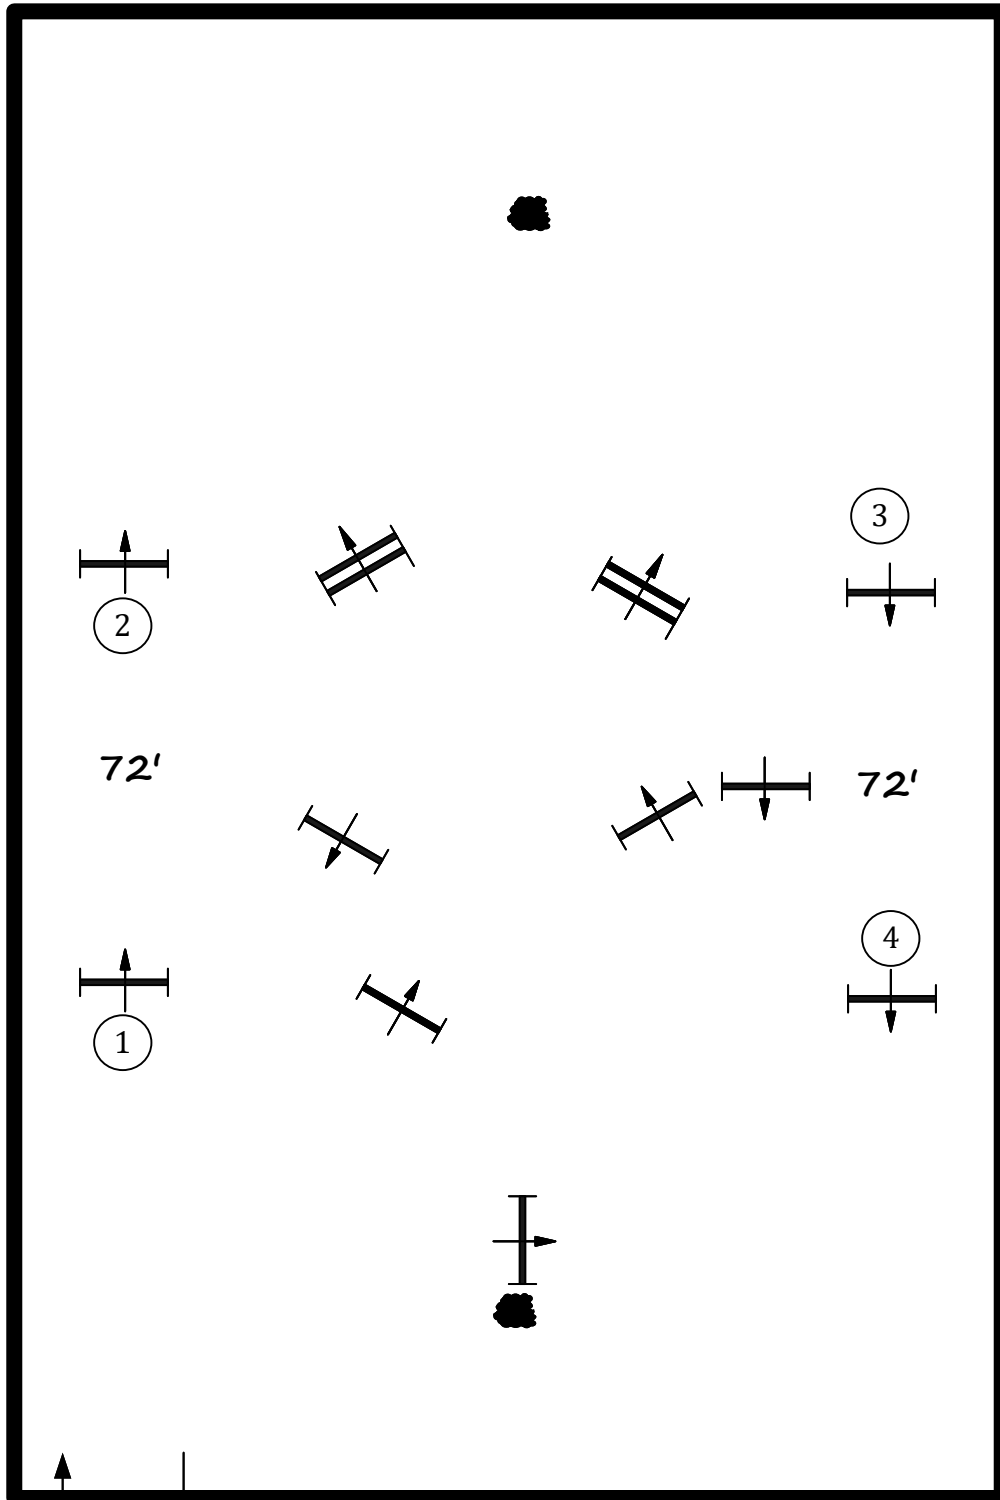

ESP June I

GDF Hunter Ring 2

First Course

fences 1-4

Crossrail Equitation

Course design by Robert McGregor