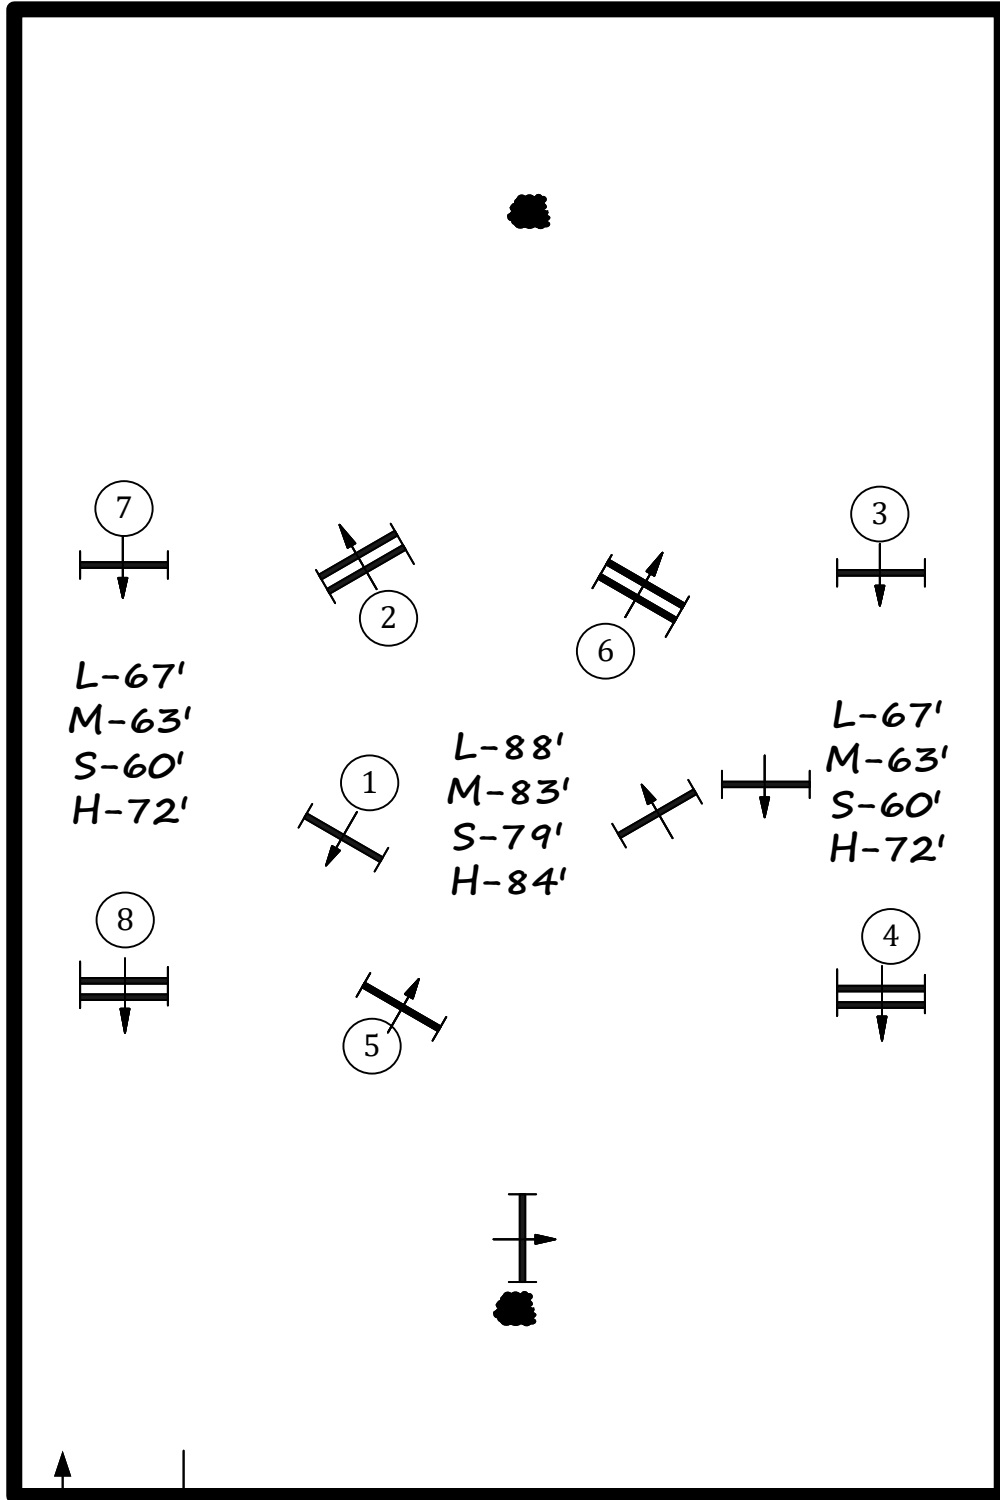

ESP June I

GDF Hunter Ring 2

First Course

fences 1-8

Modified Hunter

Small Pony Hunter

Medium Pony Hunter

Large Pony Hunter

Green Pony Hunter

Childrens Pony Hunter

Course design by Robert McGregor