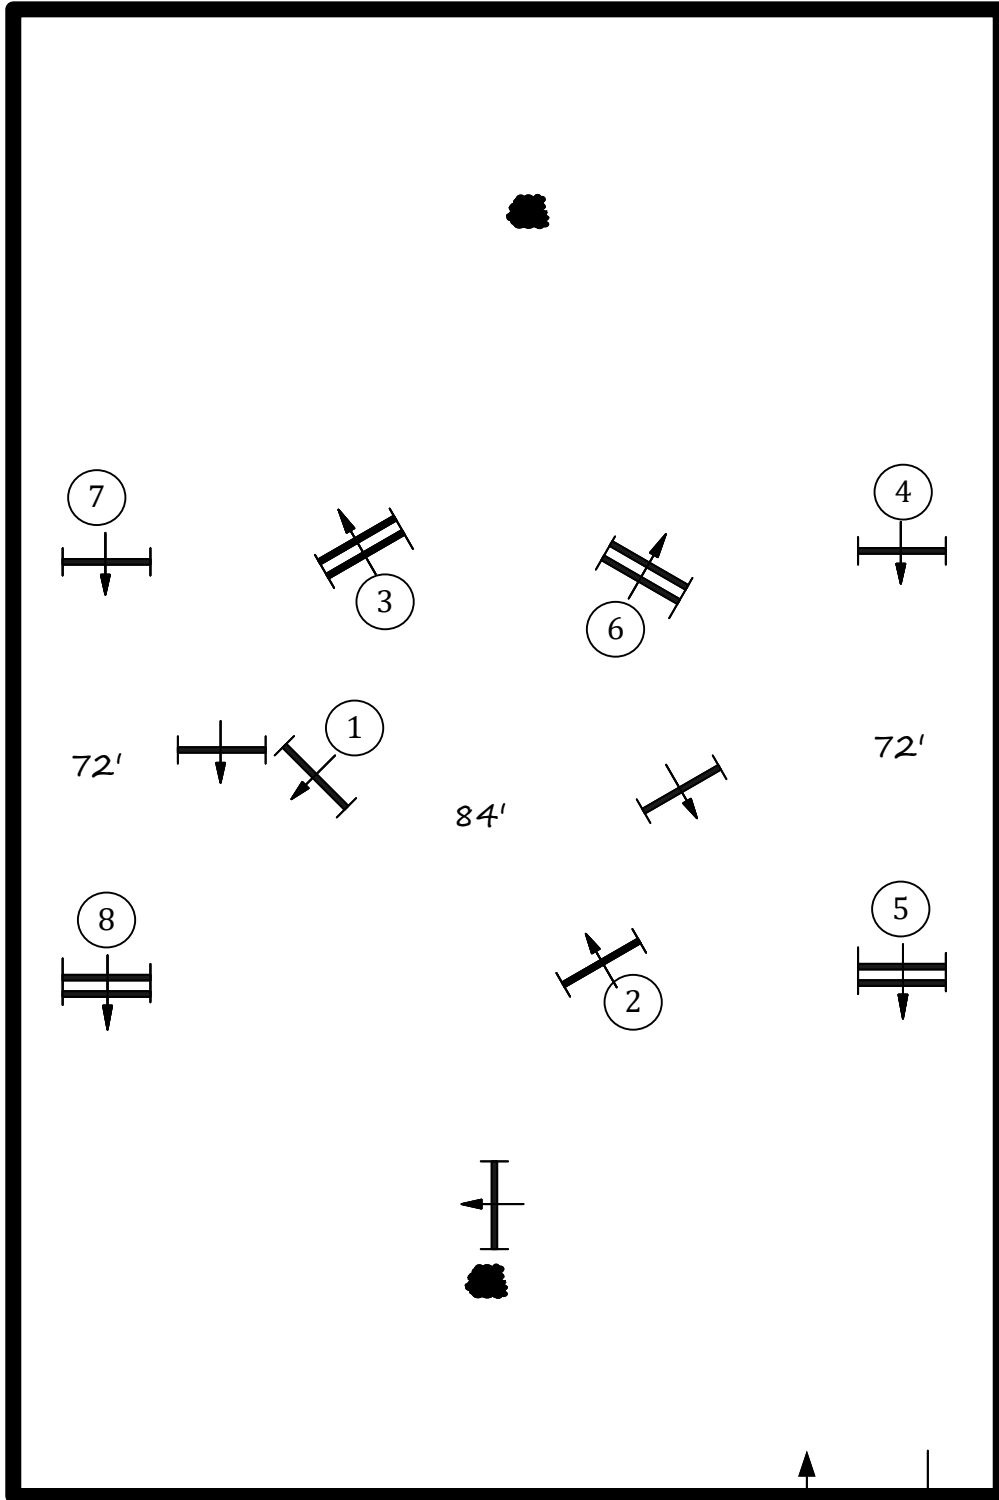

ESP June I

GDF Hunter Ring 1

Second Course

fences 1-8

Child/Adult Equitation 2'6"

Low Child/Adult Hunter

Course design by Robert McGregor

In / Out