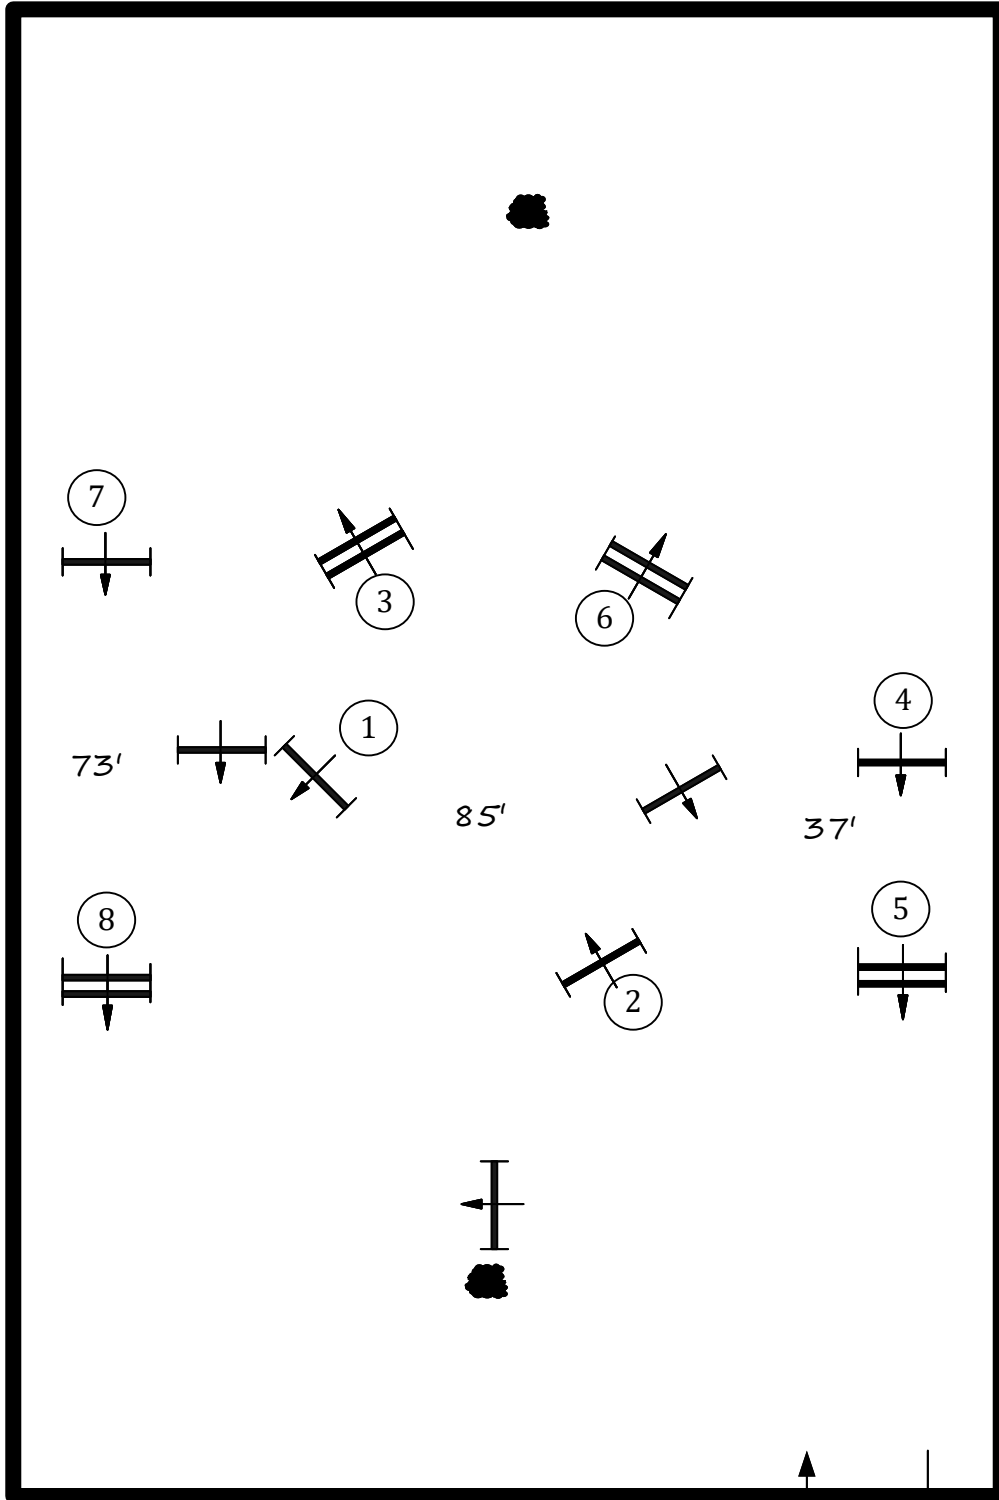

ESP June I

GDF Hunter Ring 1

Second Course

fences 1-8

Child/Adult Hunter

Course design by Robert McGregor

In / Out