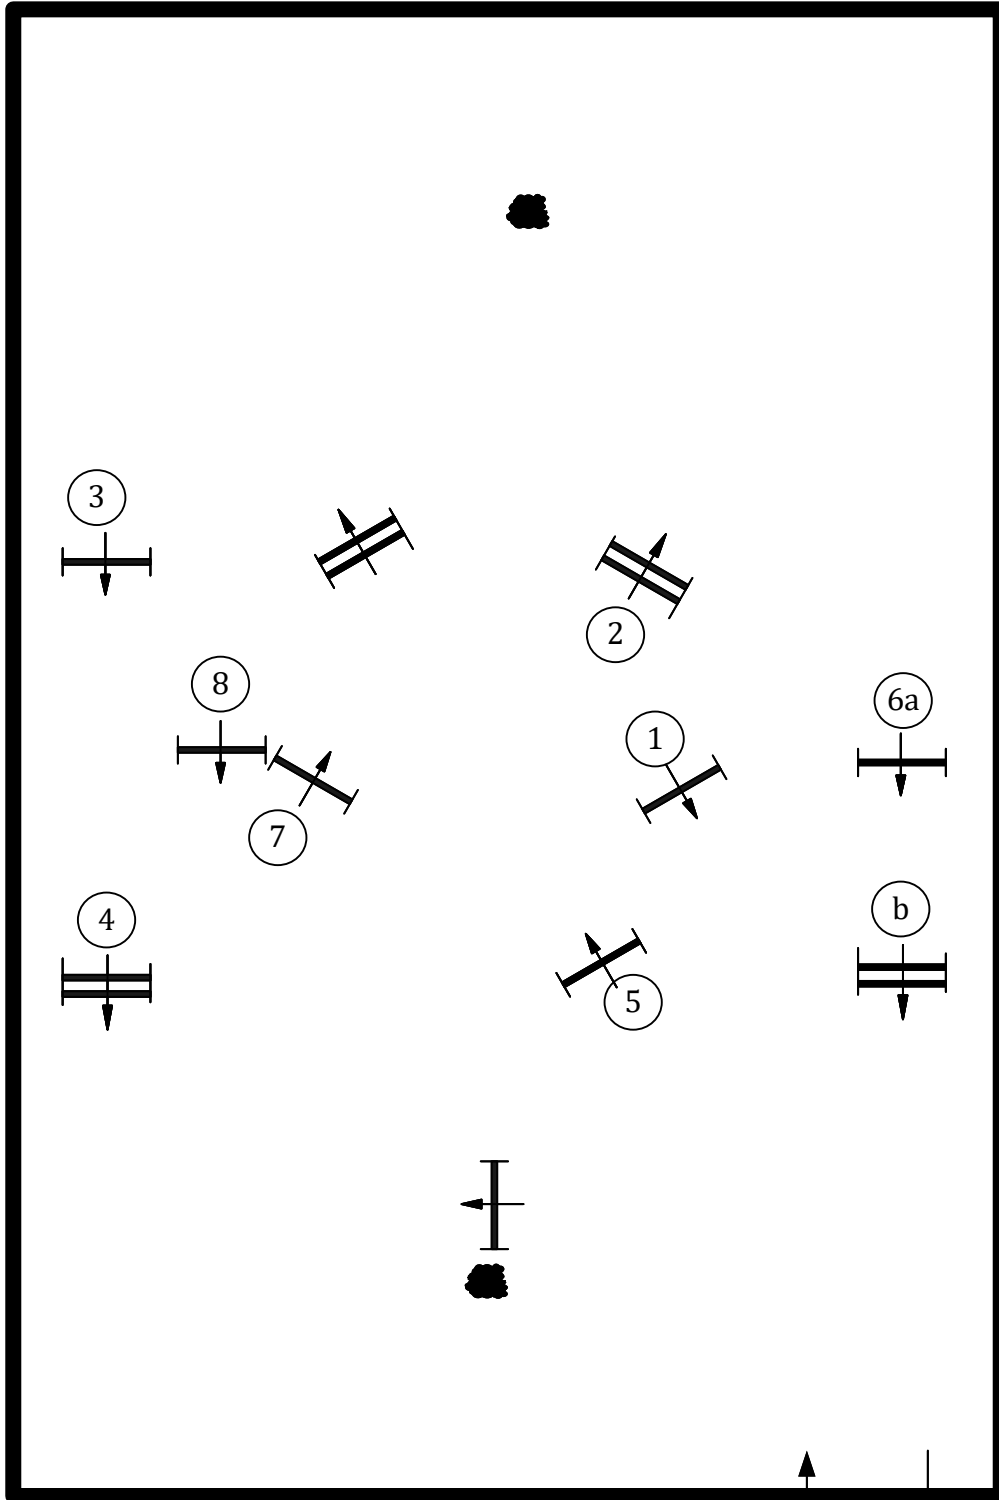

Child/Adult Equitation 2'6"

Low Child/Adult Hunter

Course design by Robert McGregor

In / Out

ESP June I

GDF Hunter Ring 1

Medal Course

fences 1-8