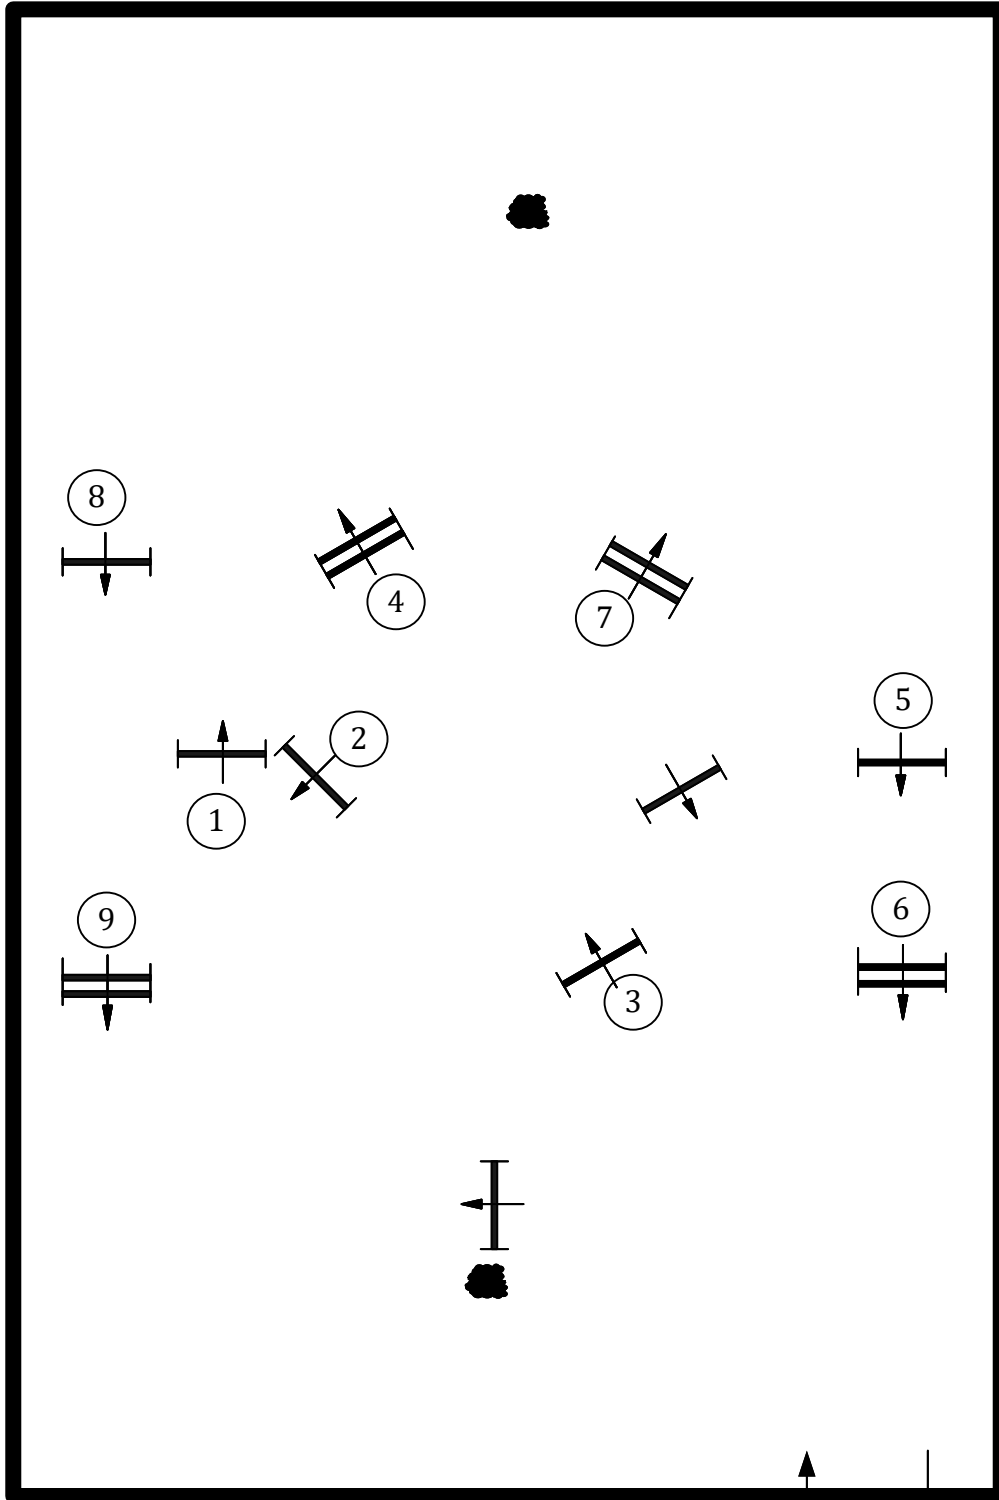

ESP June I

GDF Hunter Ring 1

Classic Course

fences 1-9

Junior Hunter Classic

Course design by Robert McGregor

In / Out