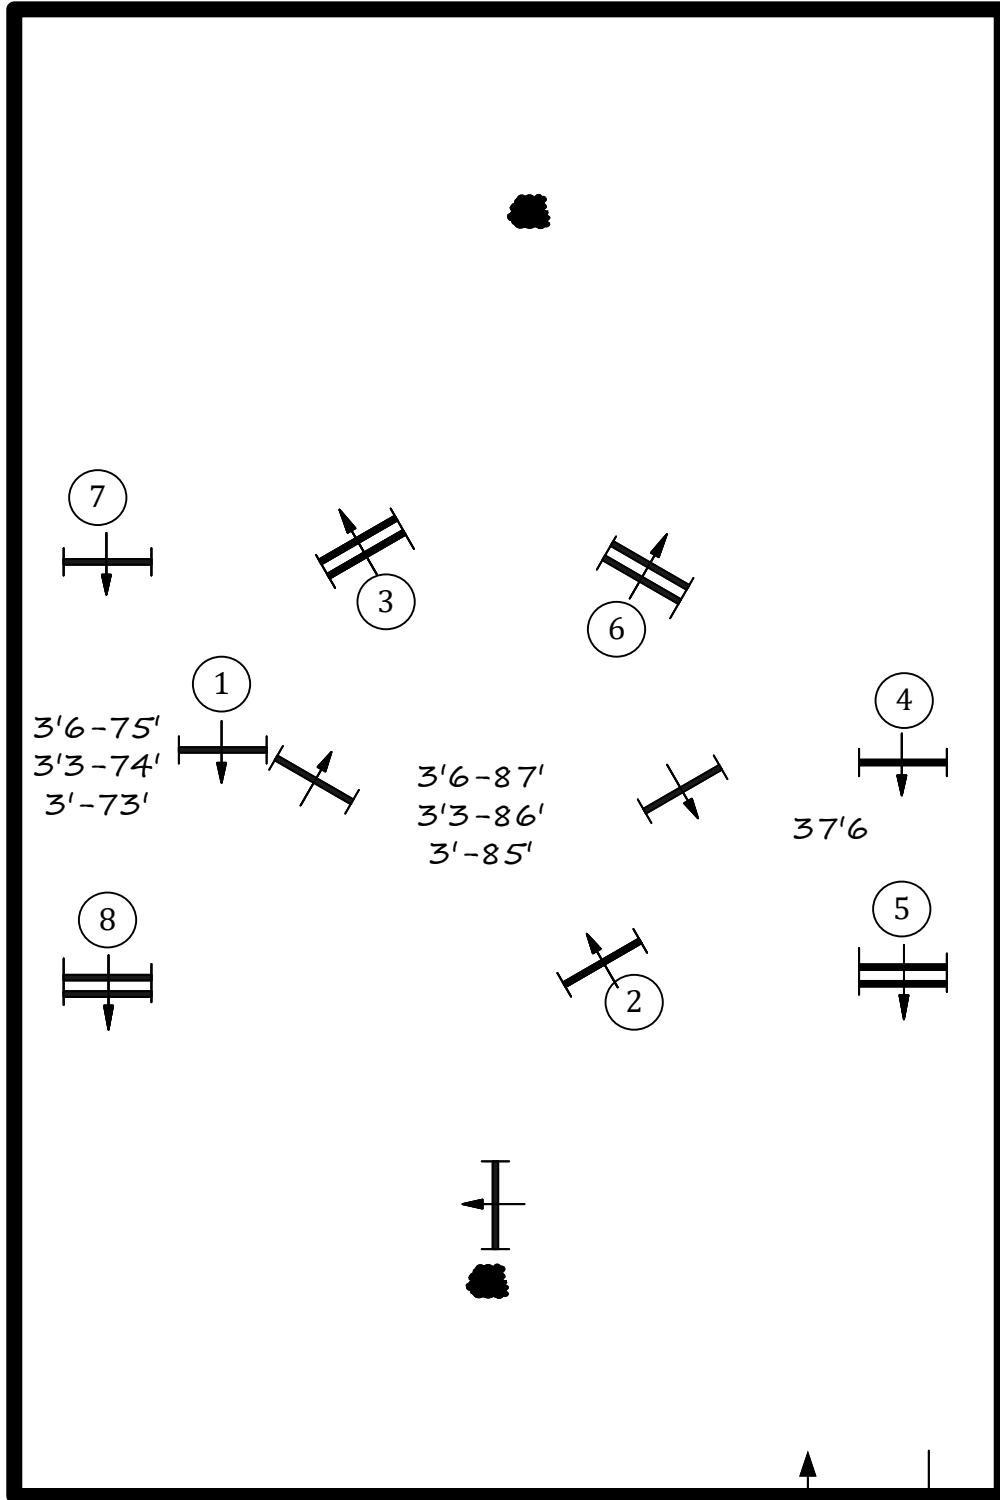

ESP June I

GDF Hunter Ring 1

Warmup Course

fences 1-8

Addback Hunter

Warmup

Course design by Robert McGregor

In / Out