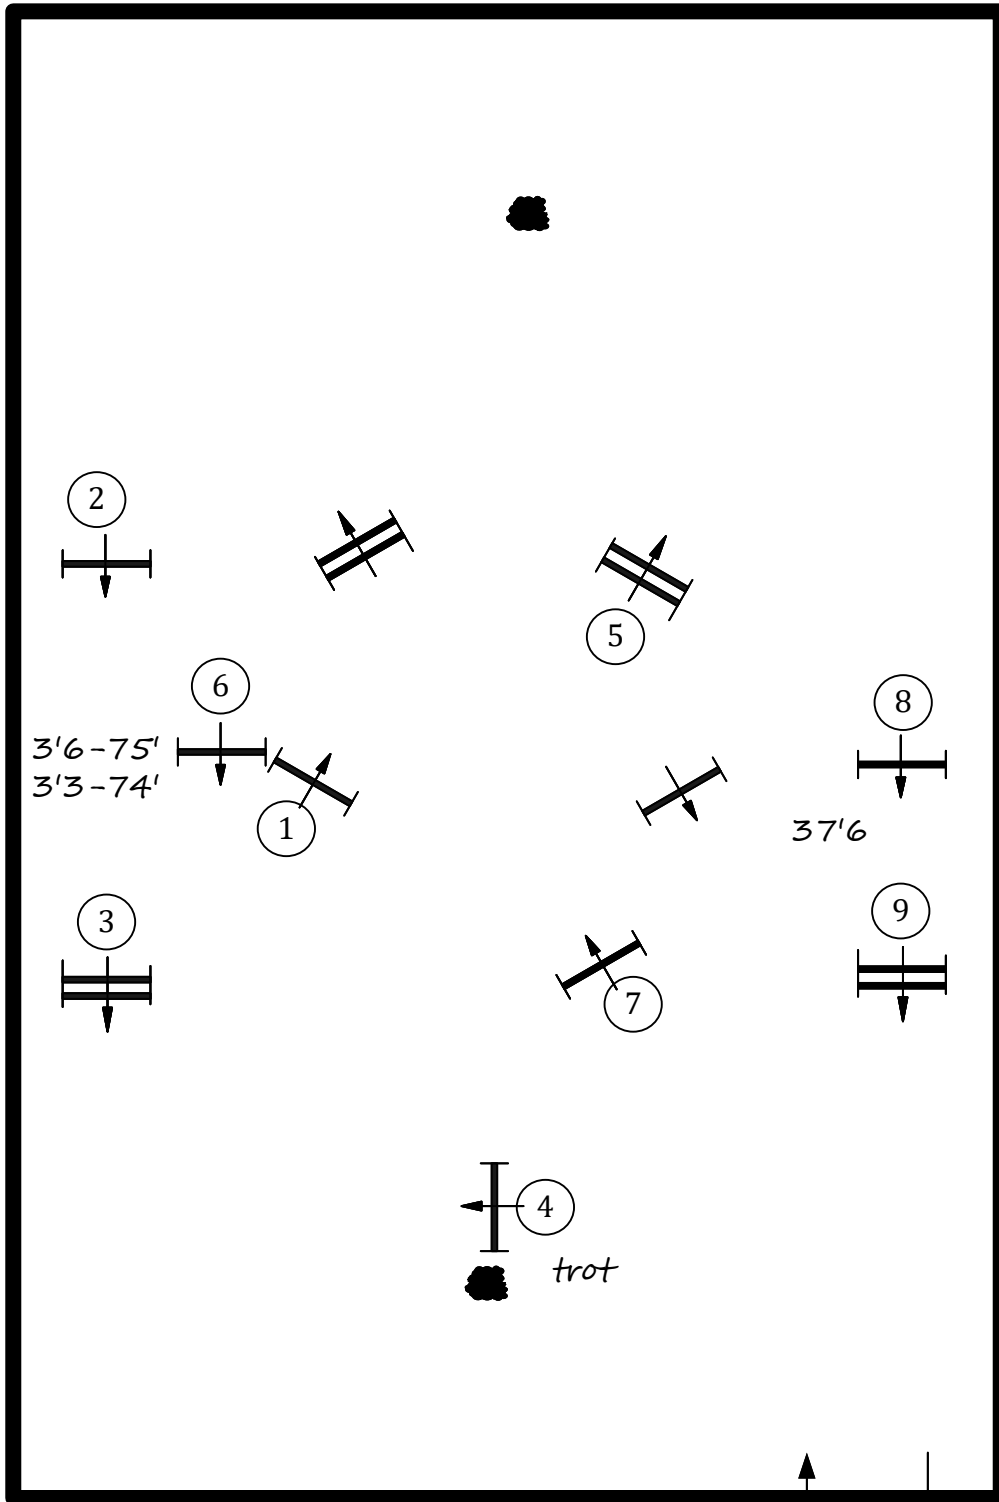

ESP June I

Second Course *handy*

GDF Hunter Ring 1

fences 1-9

Junior Hunter

Course design by Robert McGregor

In / Out