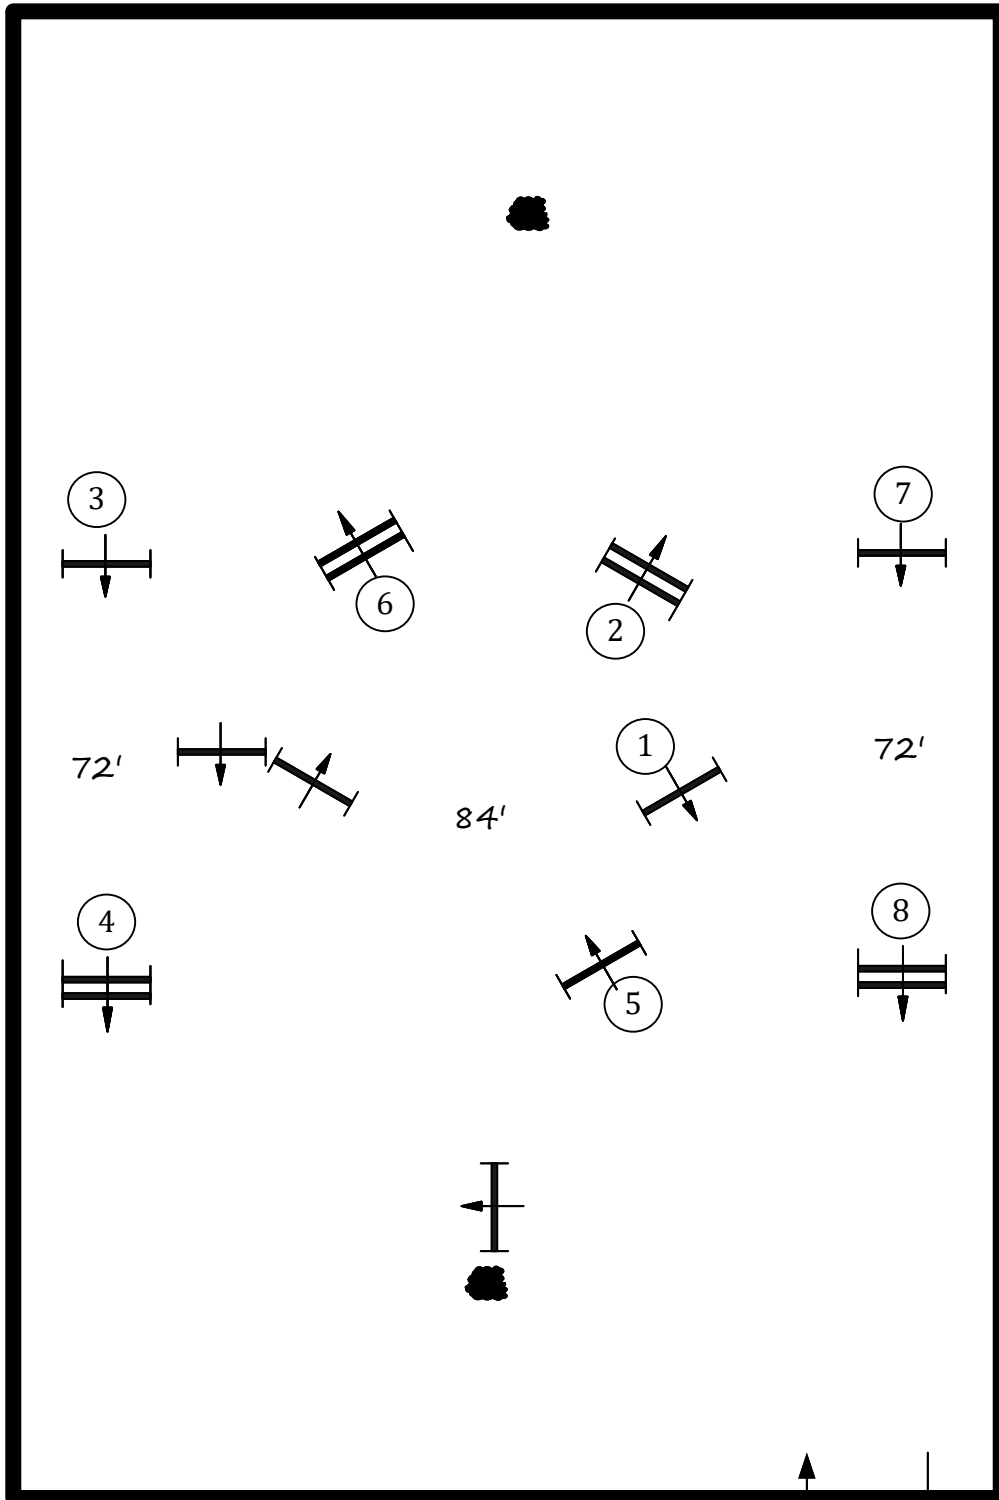

GDF Hunter Ring 1

First Course

fences 1-8

Child/Adult Equitation 2'6"

Low Child/Adult Hunter

Course design by Robert McGregor

In / Out

ESP June I