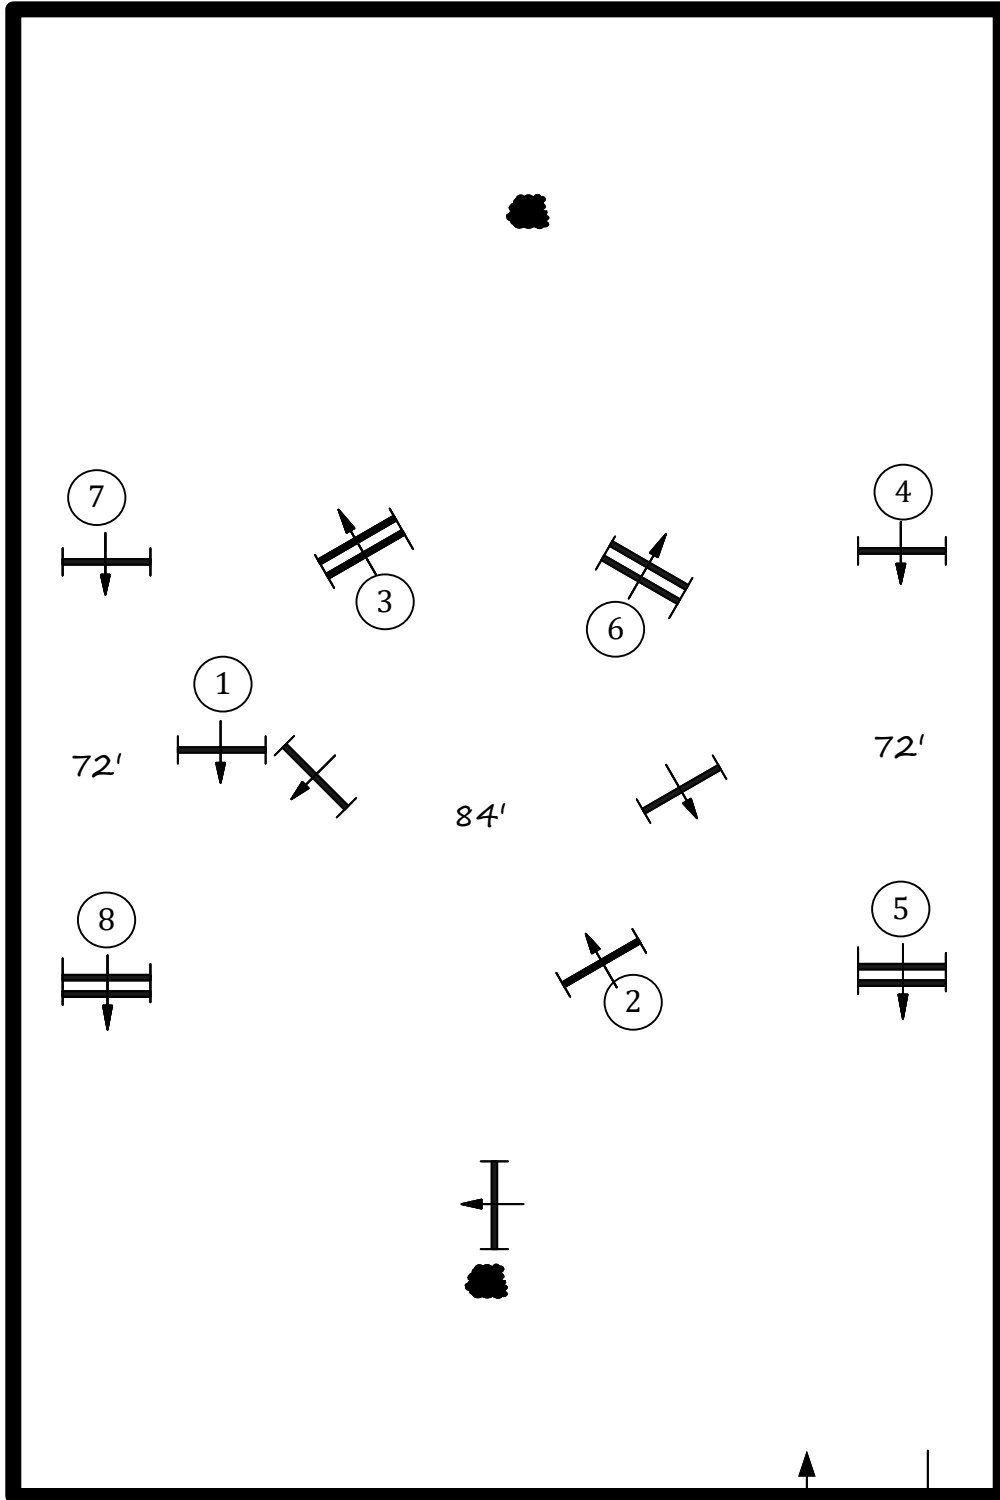

ESP June I

GDF Hunter Ring 1

Warmup Course

fences 1-8

Warmup

Course design by Robert McGregor

In / Out