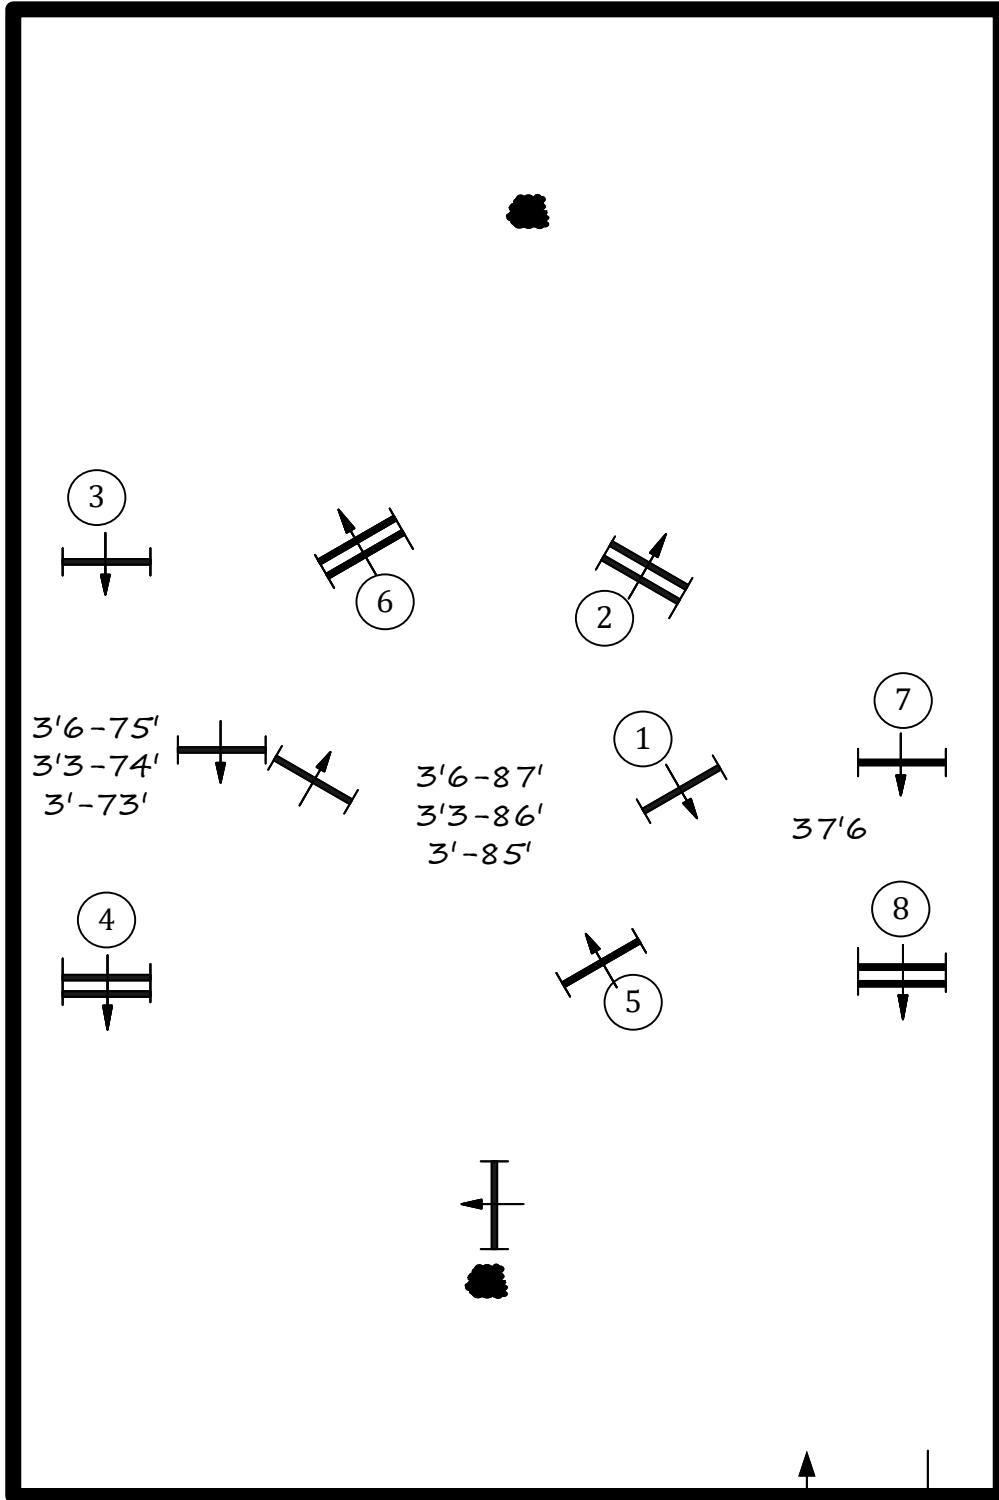

ESP June I

GDF Hunter Ring 1

First Course

fences 1-8

Junior Hunter

Child/Adult Hunter

Course design by Robert McGregor

In / Out