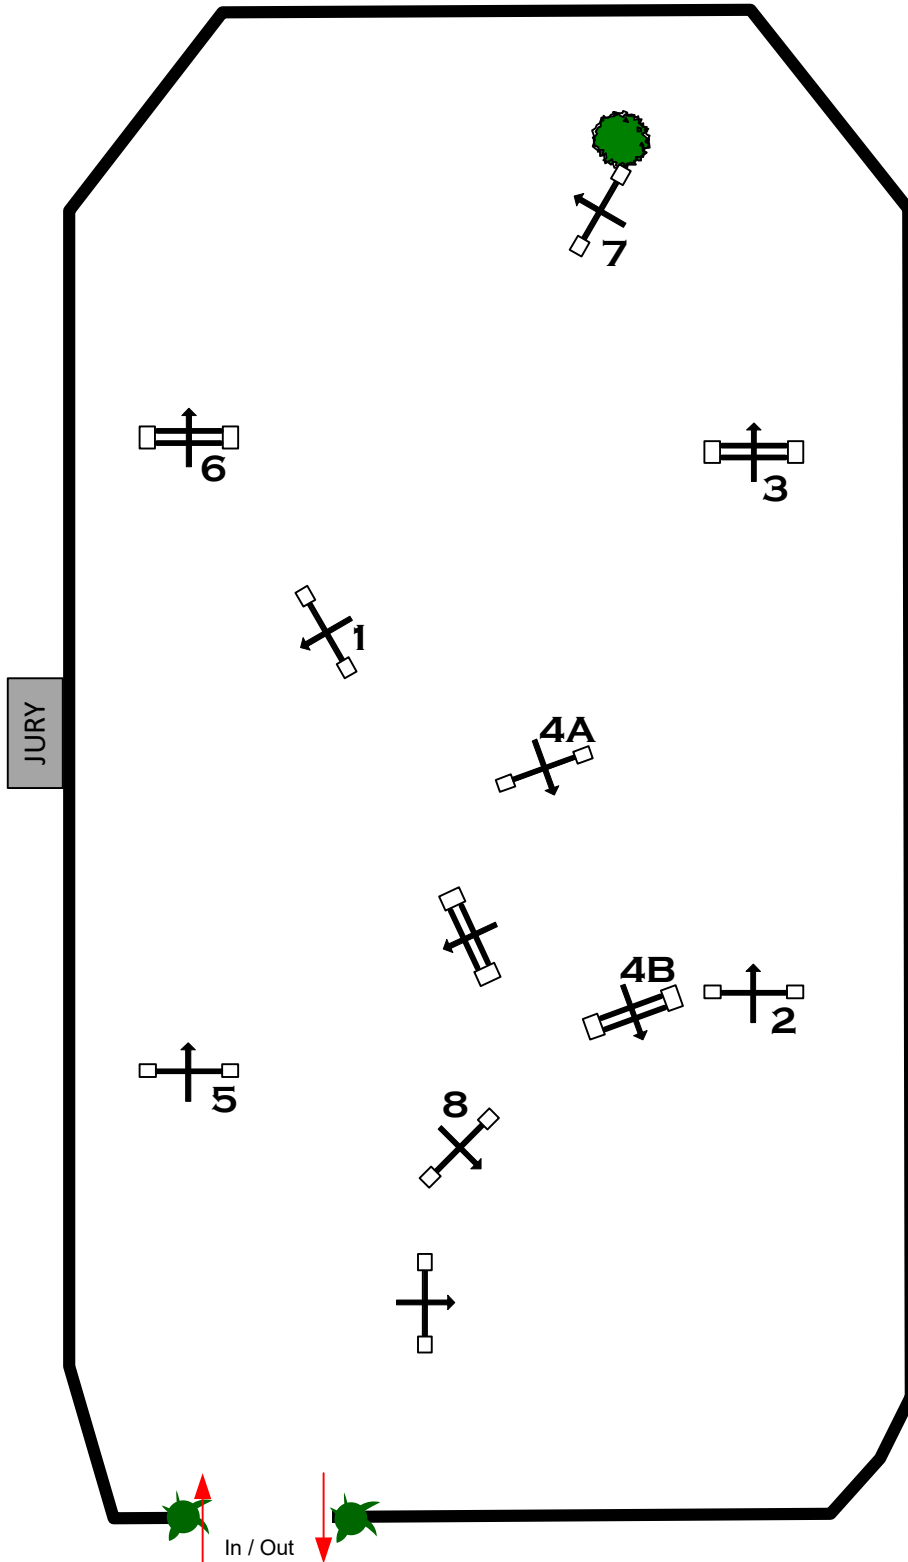

ESP SPRING 3

4/17/26

ROST ARENA

FIRST 15-17 EQ ROUND