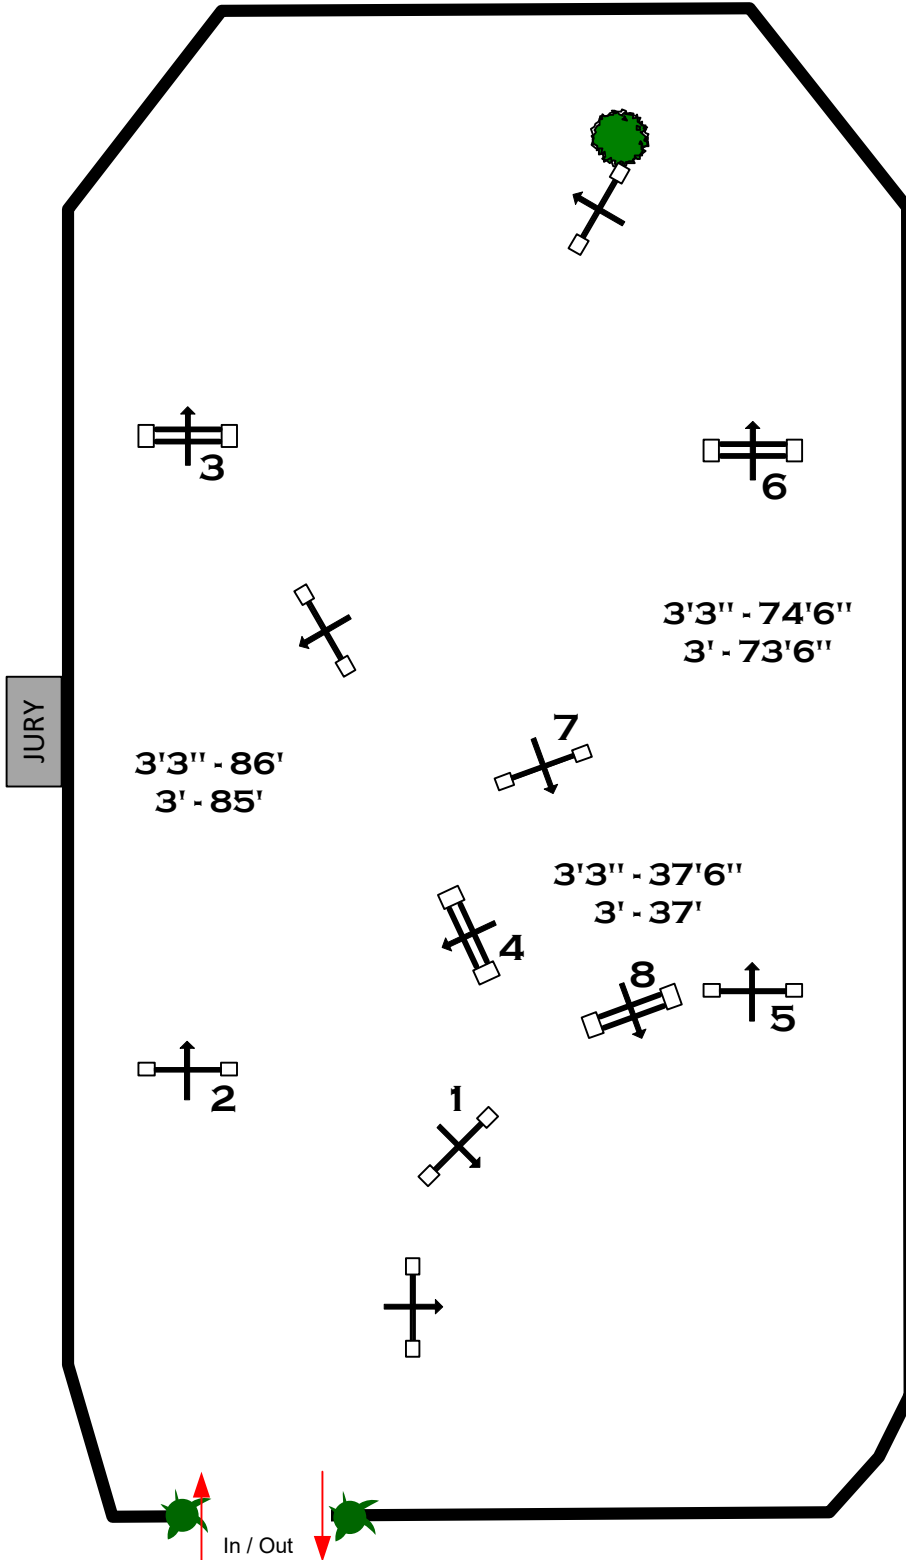

## ALL FIRST HUNTER ROUNDS

FENCES 1-8

DESIGNED BY:  
TOM CARLSON