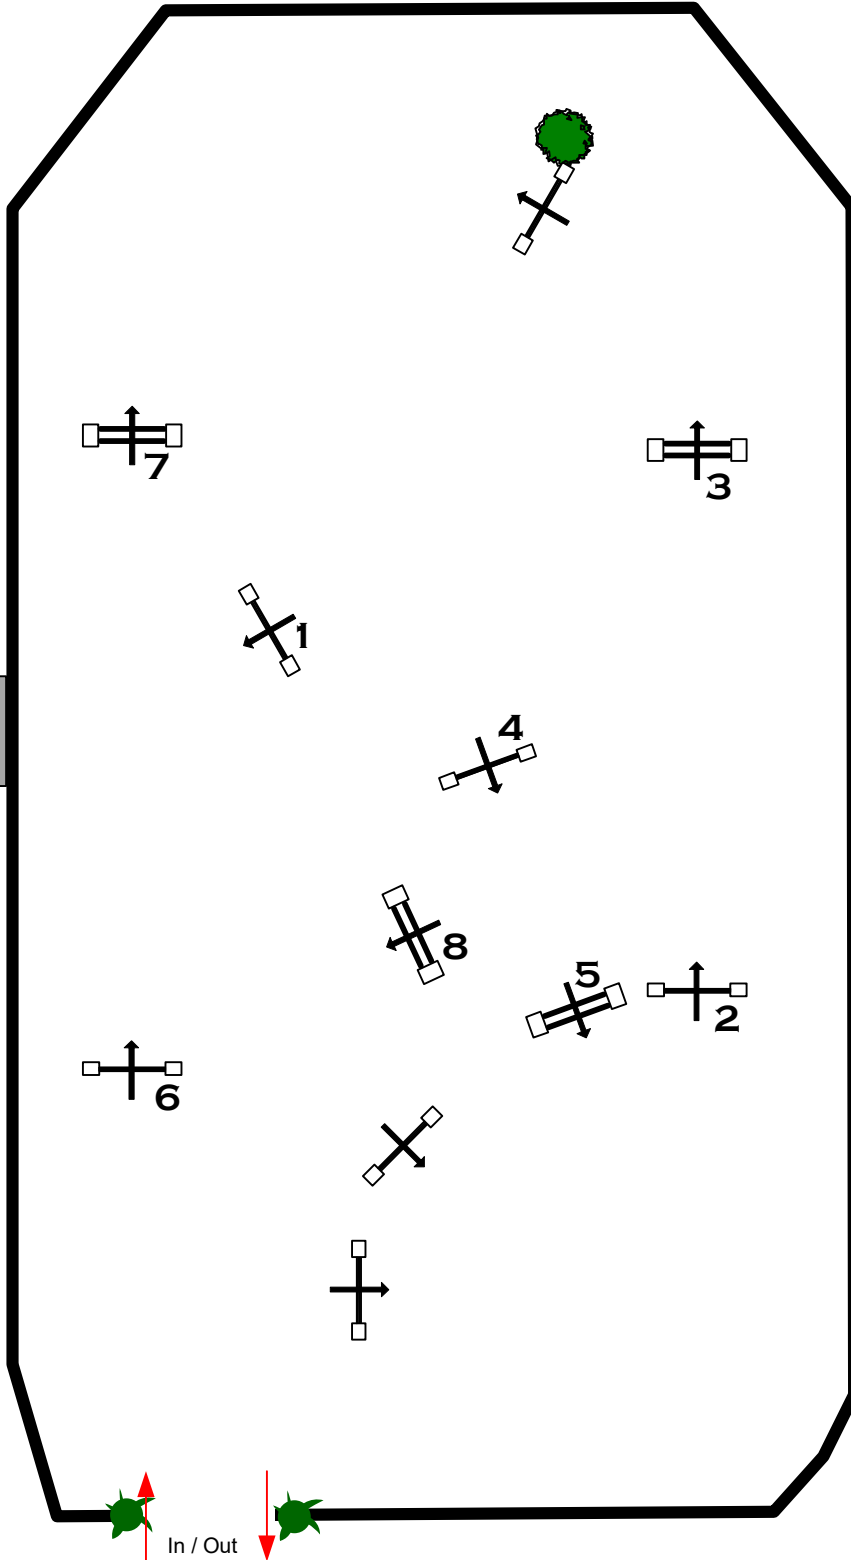

# ESP SPRING 3

4/17/26

ROST ARENA

**ALL SECOND  
HUNTER ROUNDS**

**ALL WARM UP  
HUNTER ROUNDS**

JURY

**FENCES 1-8**

DESIGNED BY:   
TOM CARLSON