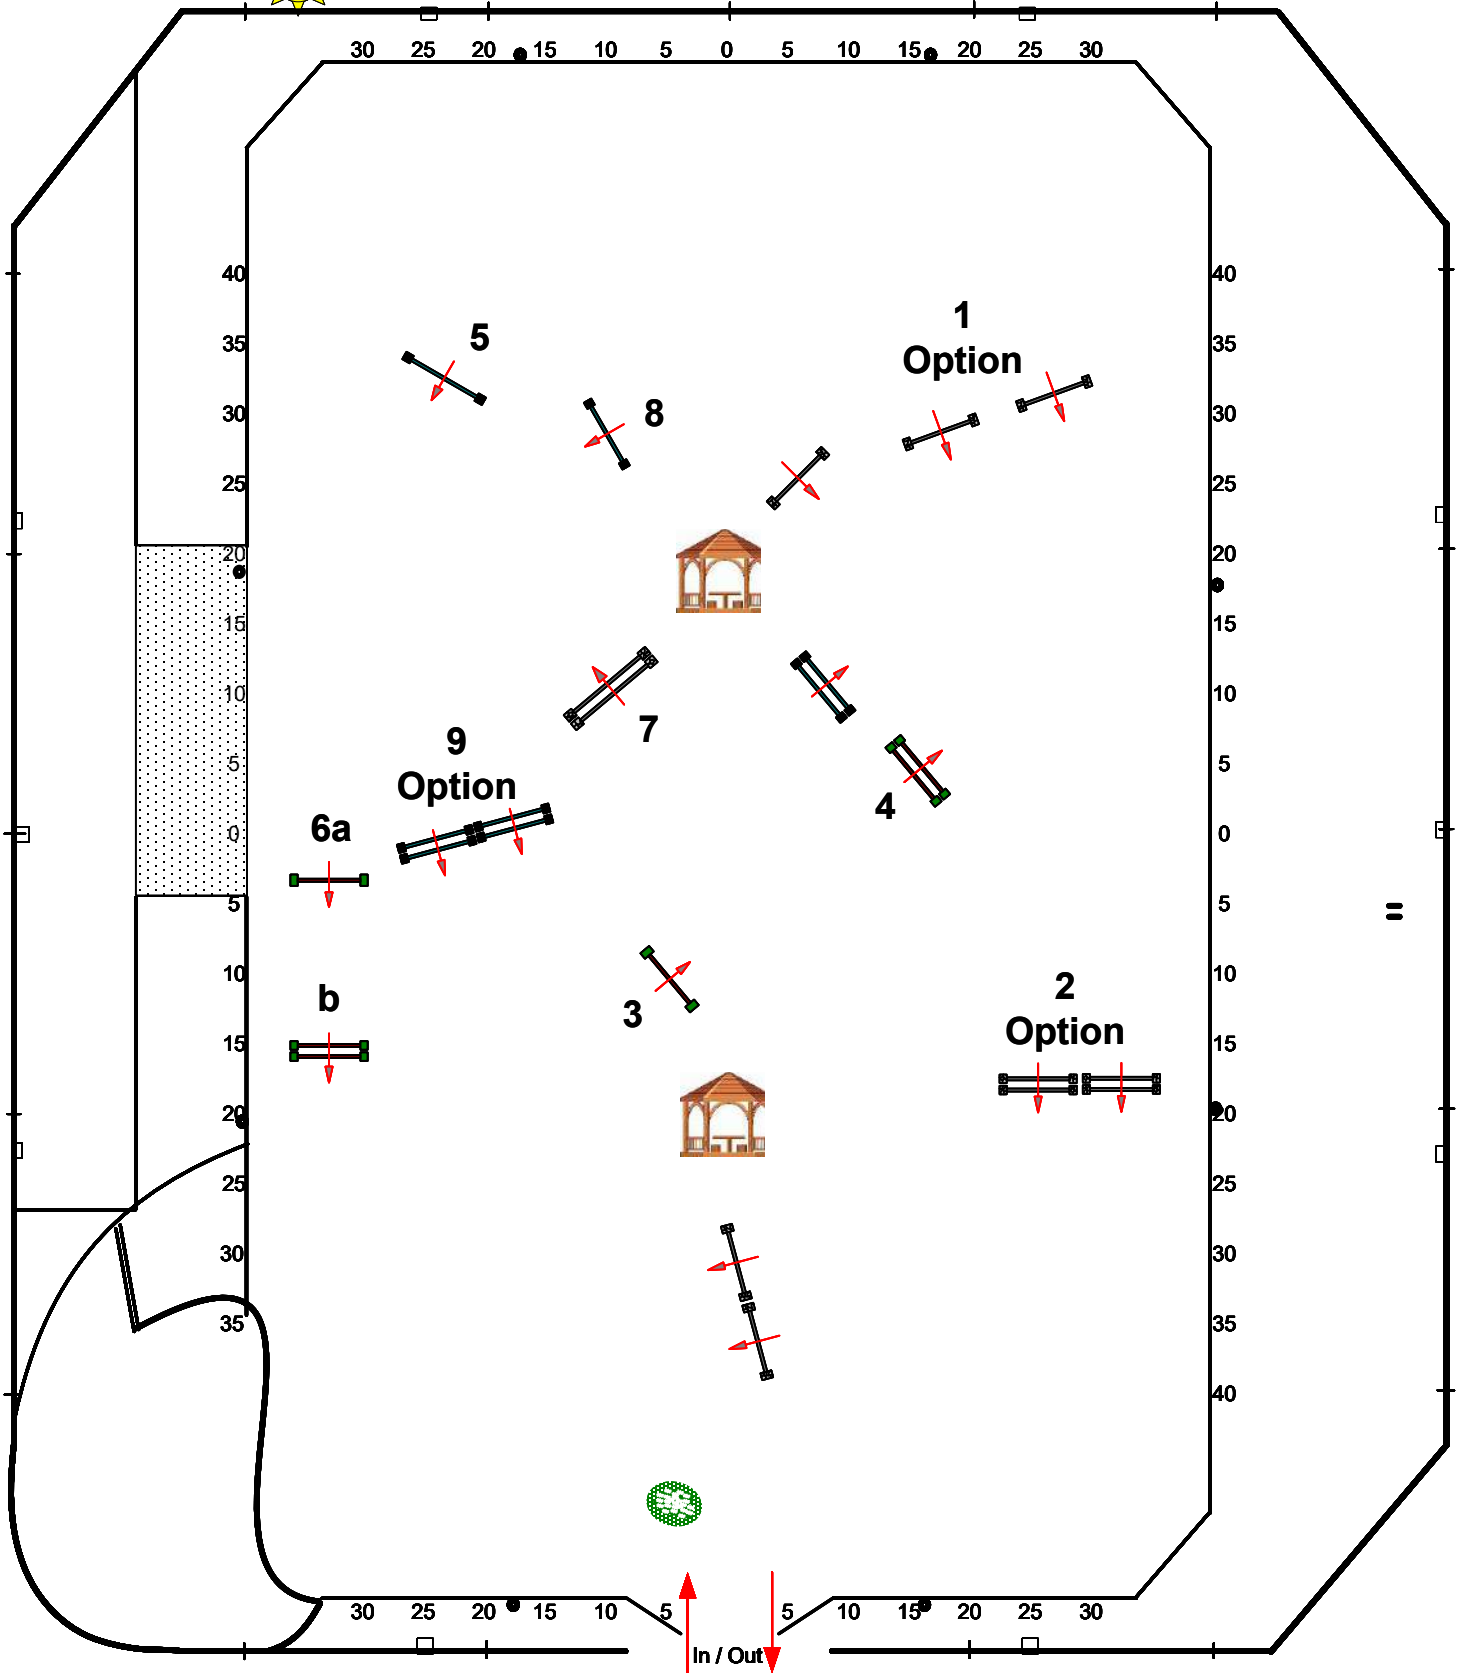

Samantha Burger

ESP Spring 3 CSI 3*

Friday April 17, 2026

IHSA/USHJA 3'3 Hunt Seat Medal

Fences 1-9

Samantha Burger