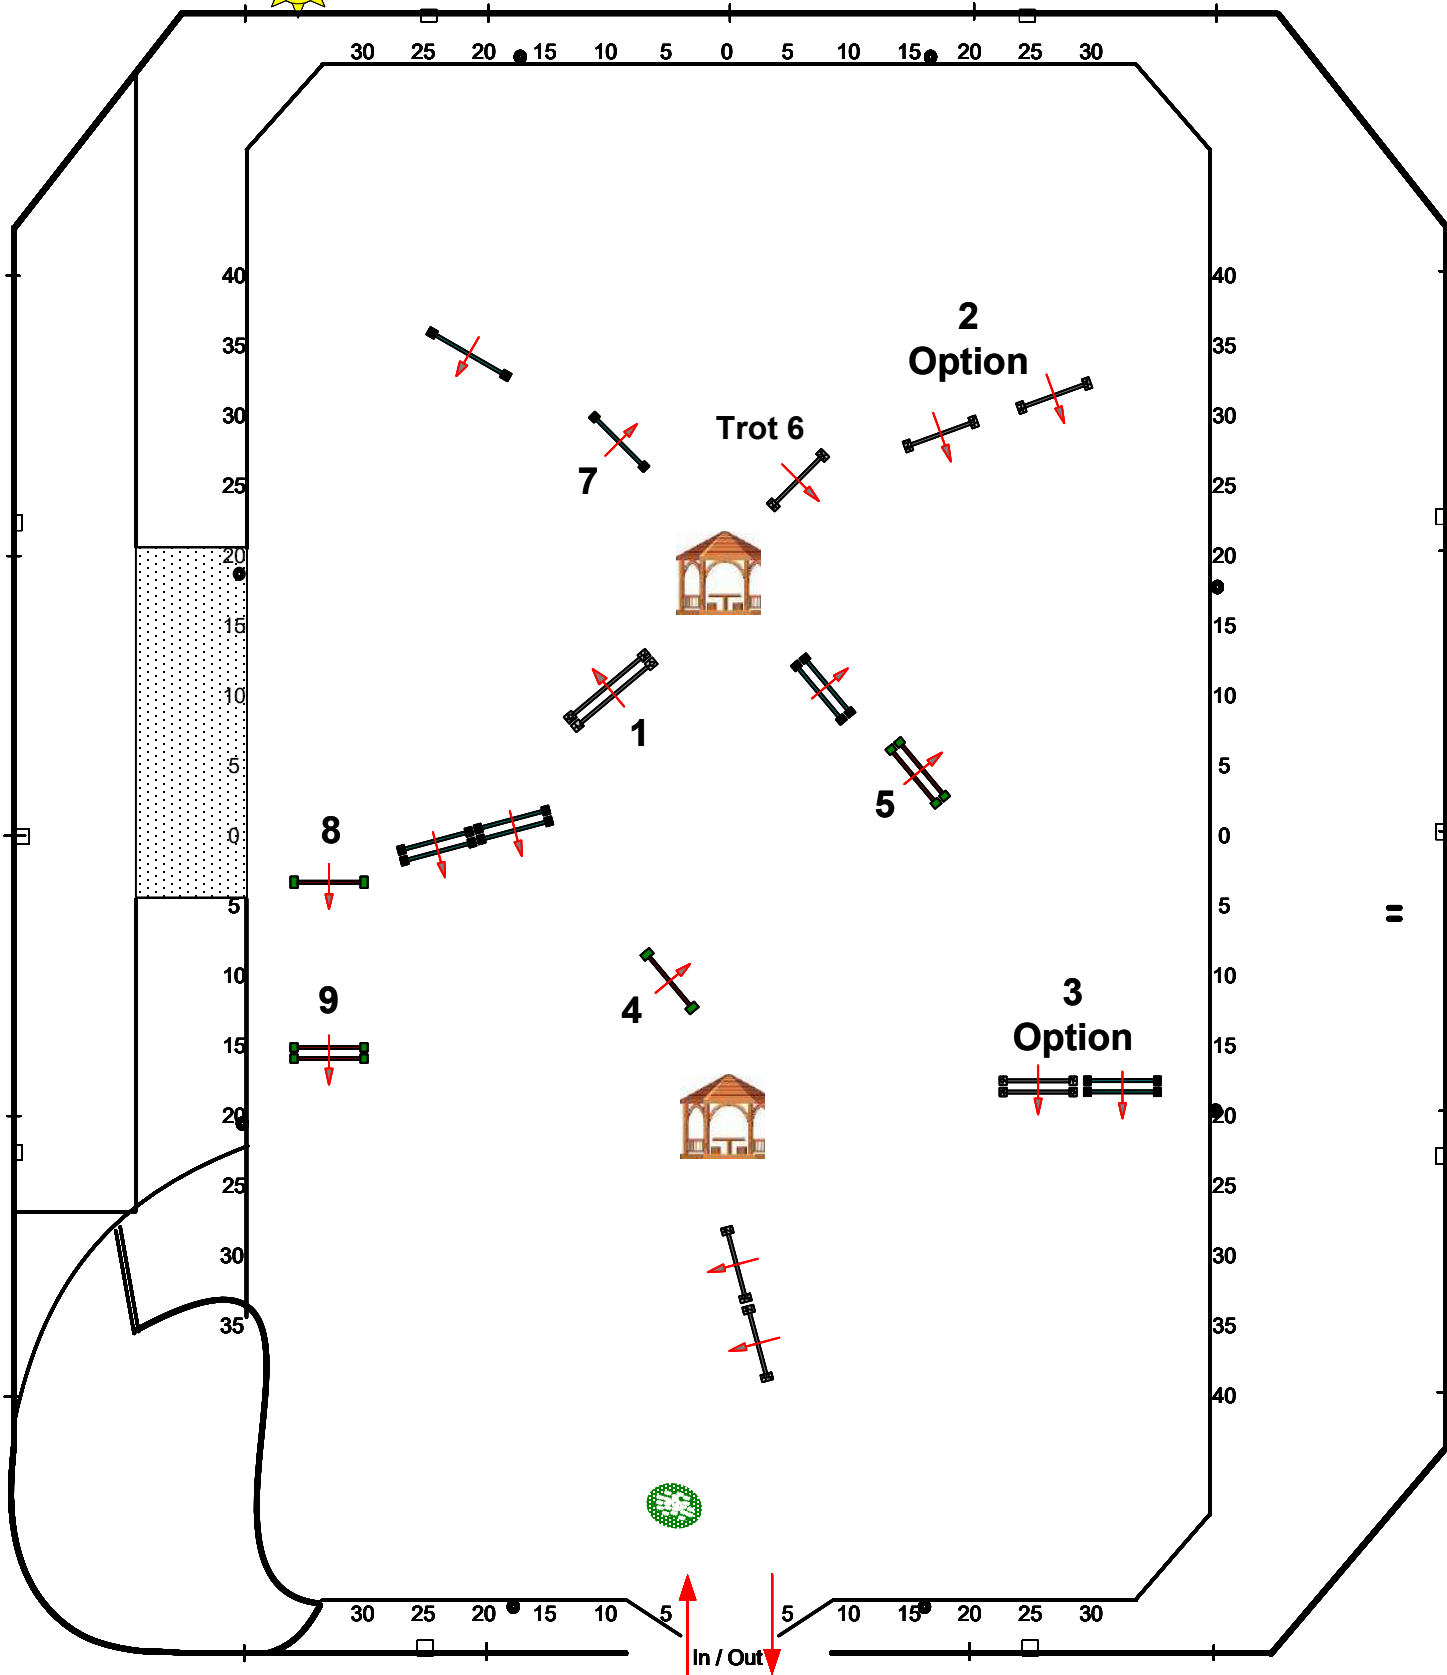

ESP Spring 3 CSI 3*

Friday April 17, 2026

WIHS Hunter Phase

Fences 1-9

Samantha Burger