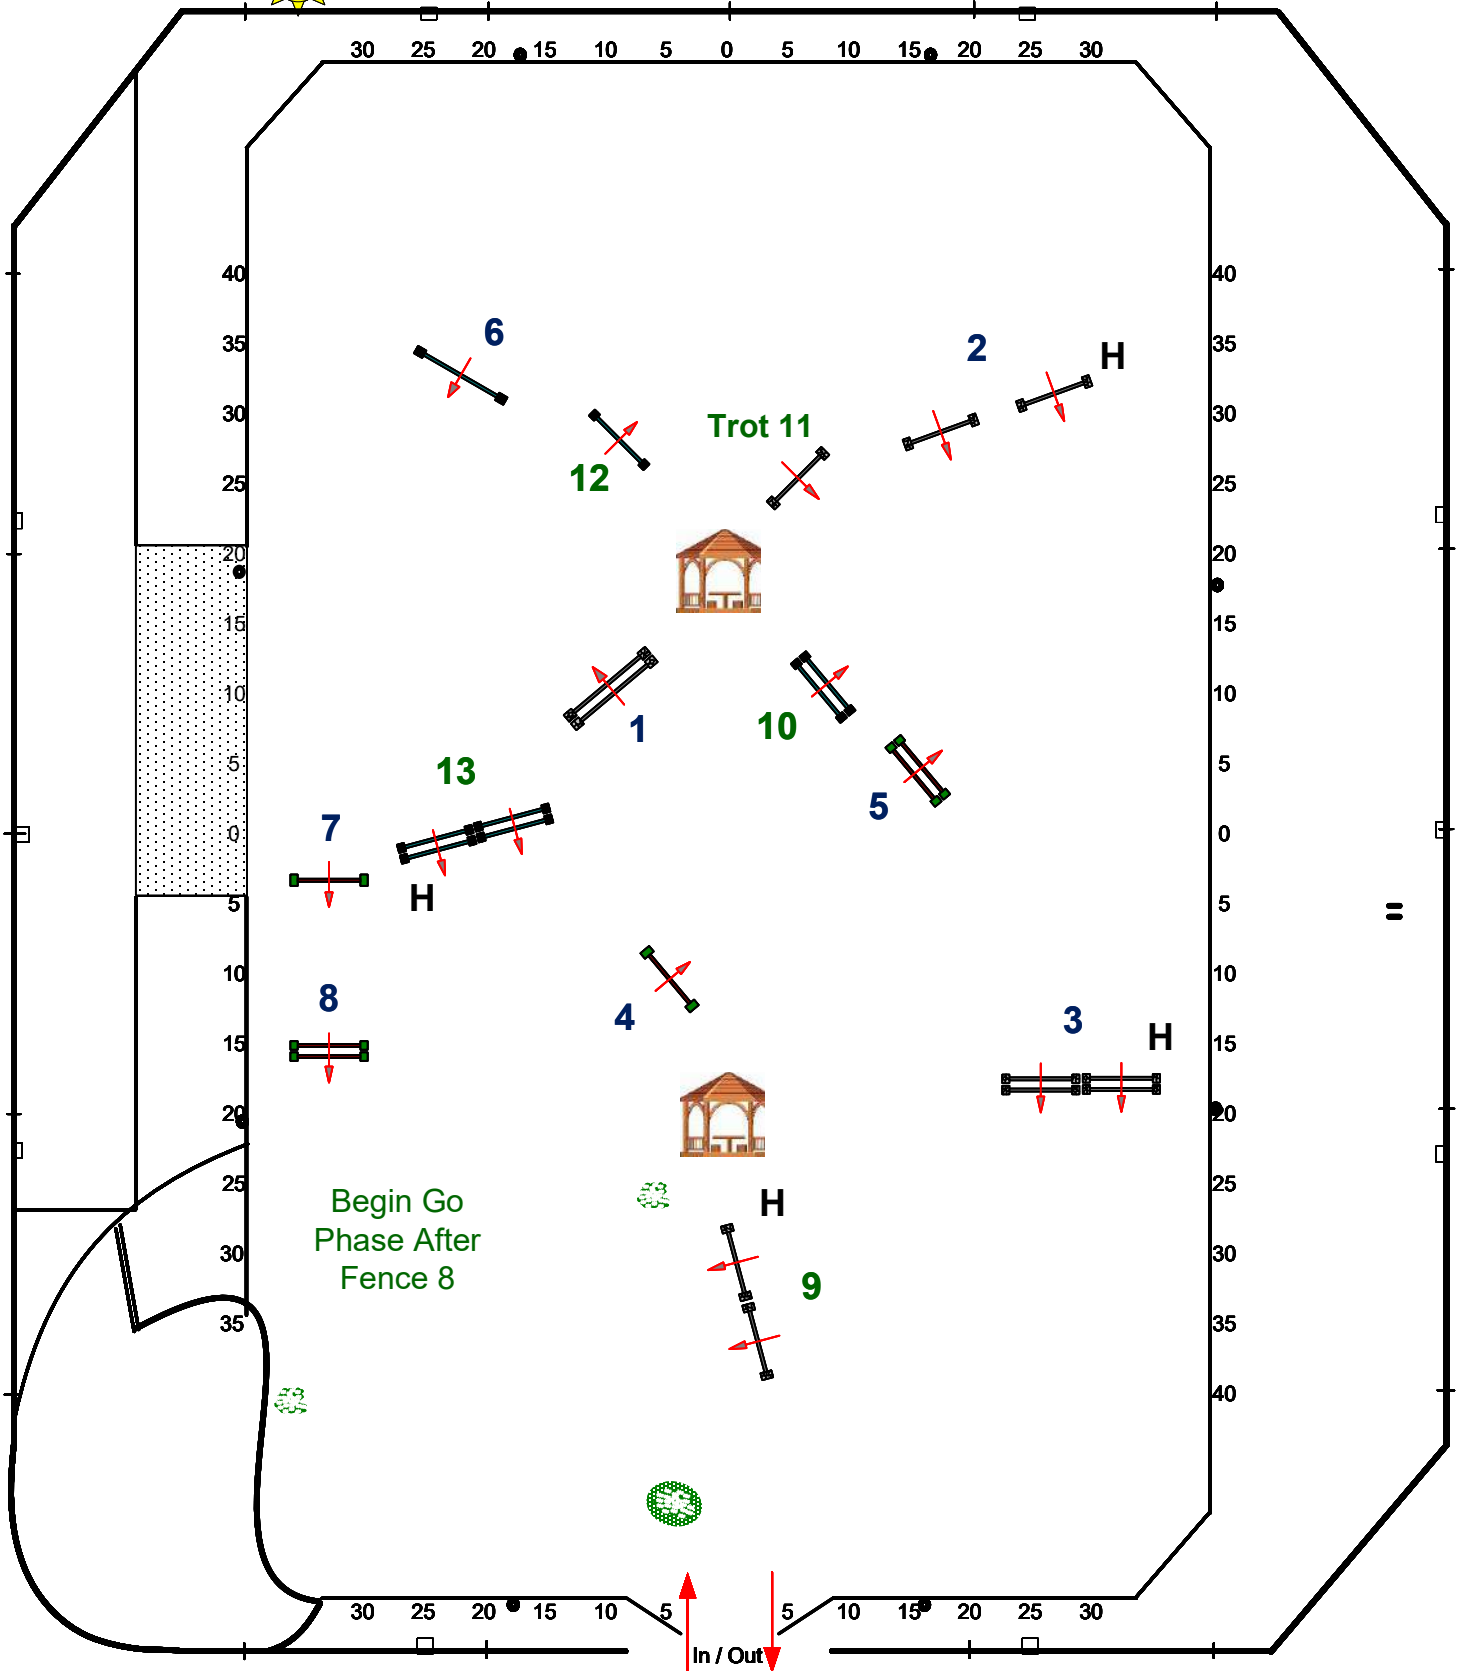

ESP Spring 3 CSI 3*

Friday April 17, 2026

\$10,000 USHJA National Hunter Derby
Hunt & Go
Hunt Fences 1-8 Go Fences 9-13

Samantha Burger

ESP Spring 3 CSI 3*

Friday April 17, 2026

WIHS Hunter Phase

Fences 1-9

Samantha Burger

ESP Spring 3 CSI 3*

Friday April 17, 2026

IHSA/USHJA 3'3 Hunt Seat Medal

Fences 1-9

Samantha Burger