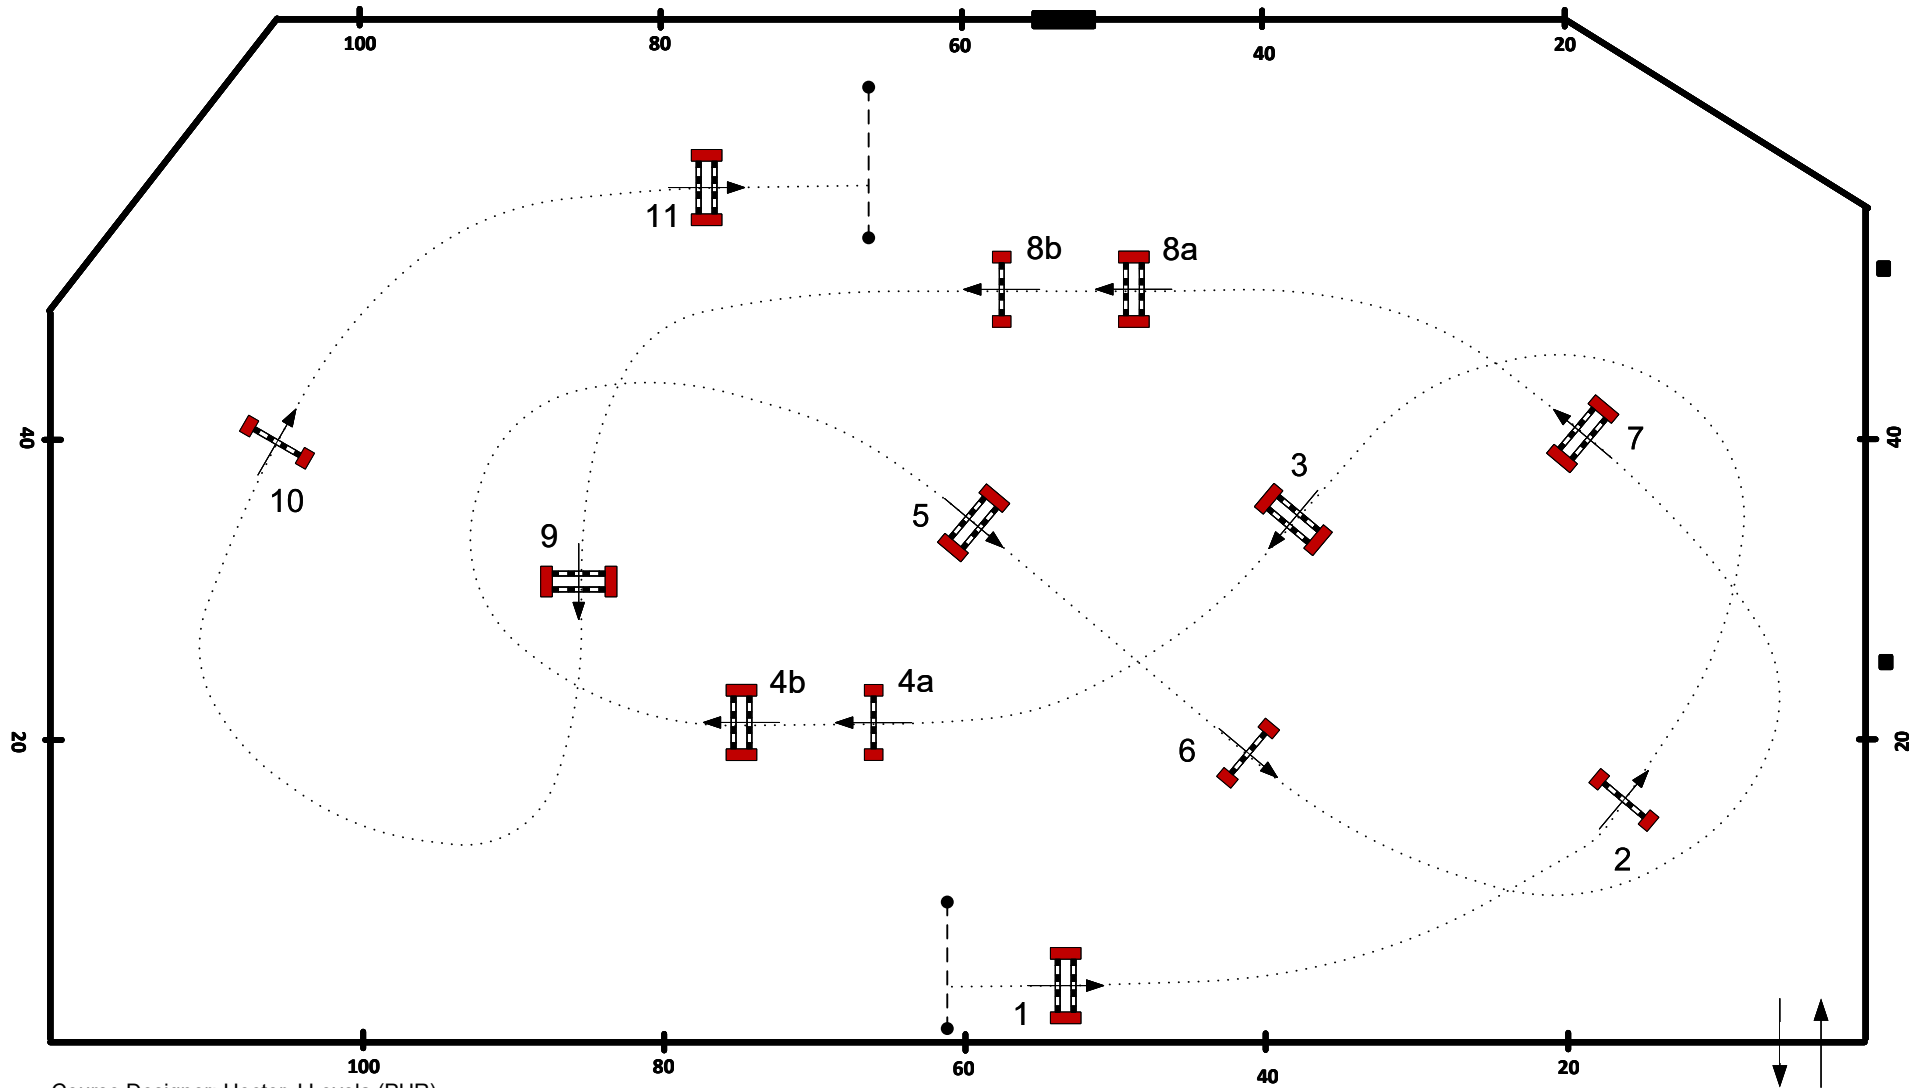

Class: 711 - 1.25m Open Jumper II2.1
771 - 1.30m Open Jumper II2.1

2026 ESP Spring 3 CSI 3*

Friday, April 17, 2026

Table: II.2.1

First Round: 1 to 11

Length: 465 Meters

Time Allowed: 80 sec

Jump-off:

Length: Meters

Time Allowed: Sec

Course Designer: Hector J Loyola (PUR)

Class: 841 - 1.30m Young Jumper II2.1
734 - 1.35m Open Jumper II2.1

2026 ESP Spring 3 CSI 3*

Friday, April 17, 2026

Table: II.2.1

First Round: 1 to 11

Length: 465 Meters

Time Allowed: 80 sec

Jump-off:

Length: Meters

Time Allowed: Sec

Course Designer: Hector J Loyola (PUR)