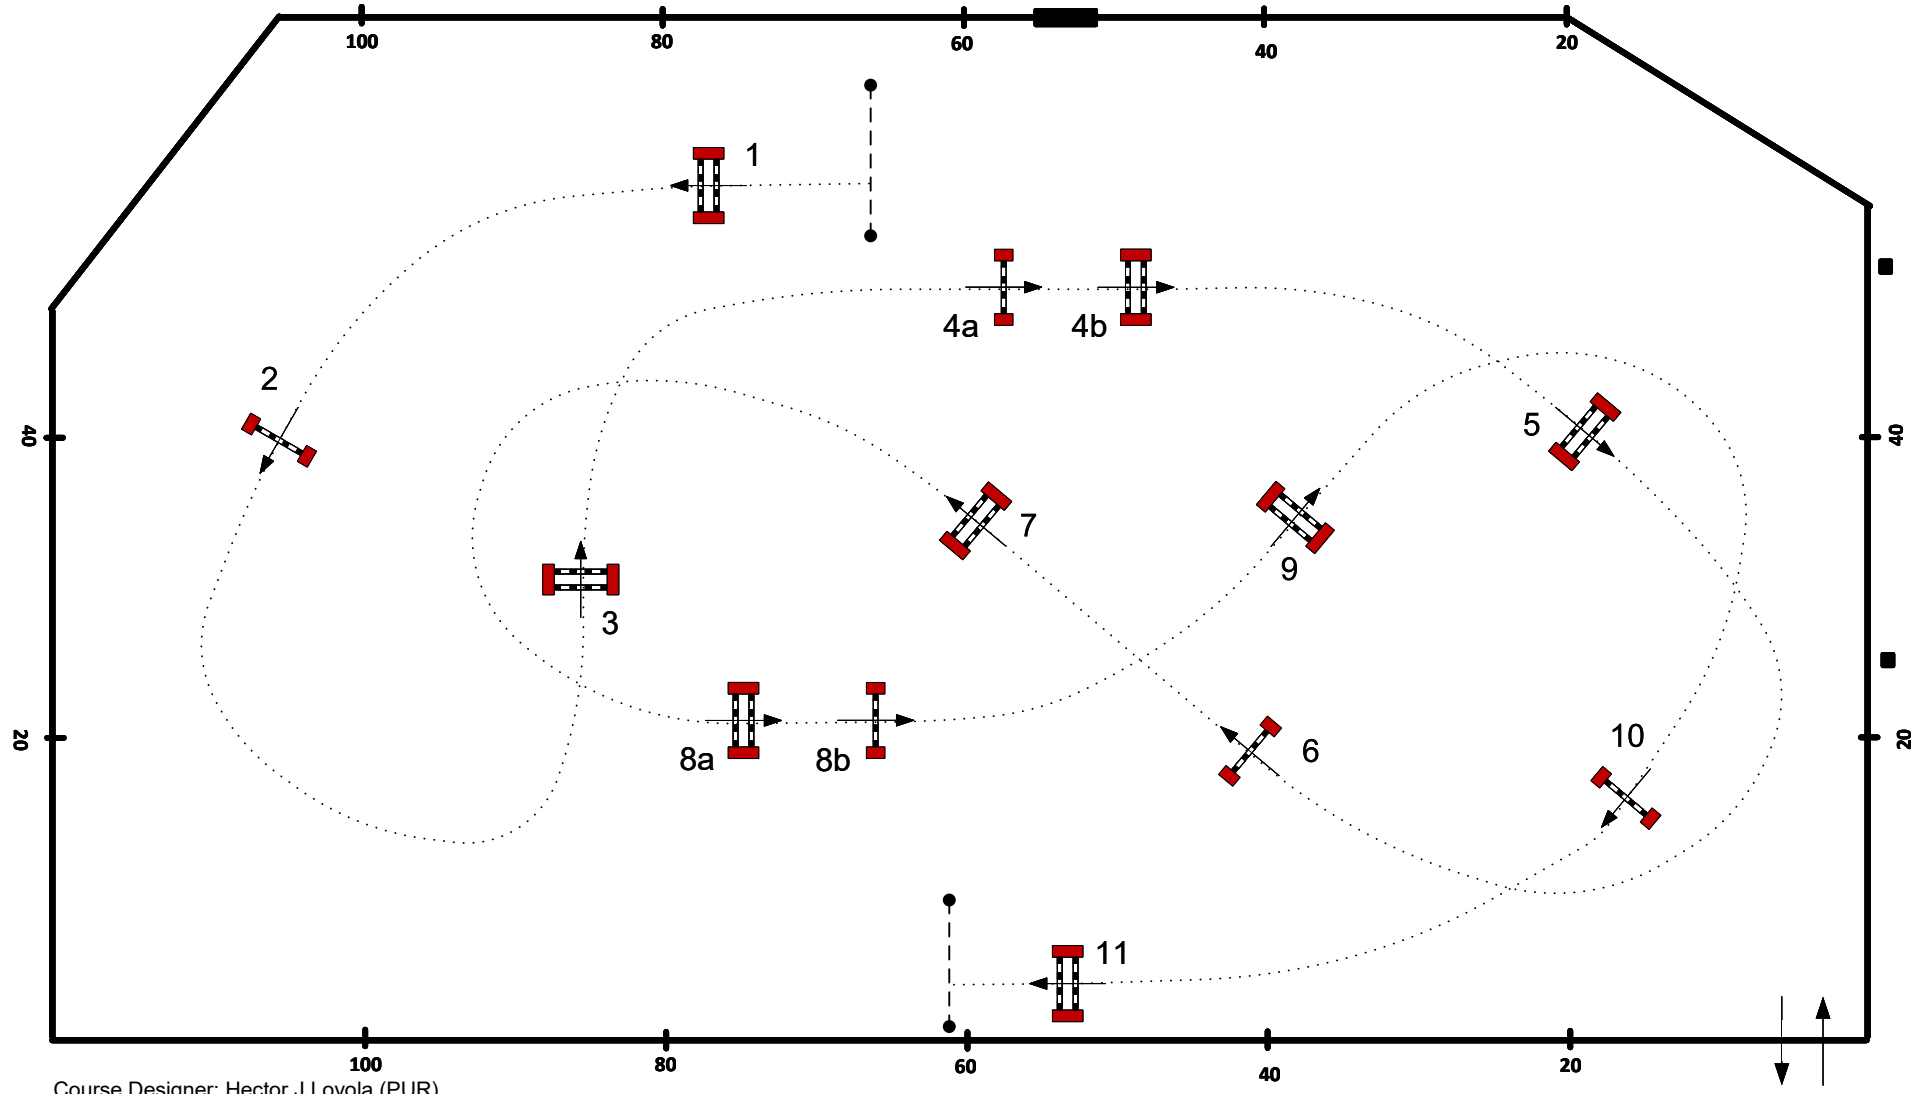

Class: 711 - 1.25m Open Jumper II2.1
771 - 1.30m Open Jumper II2.1

2026 ESP Spring 3 CSI 3*

Friday, April 17, 2026

Table: II.2.1

First Round: 1 to 11

Length: 465 Meters

Time Allowed: 80 sec

Jump-off:

Length: Meters

Time Allowed: Sec

Course Designer: Hector J Loyola (PUR)

Class: 841 - 1.30m Young Jumper II2.1
734 - 1.35m Open Jumper II2.1

2026 ESP Spring 3 CSI 3*

Friday, April 17, 2026

Table: II.2.1

First Round: 1 to 11

Length: 465 Meters

Time Allowed: 80 sec

Jump-off:

Length: Meters

Time Allowed: Sec

Course Designer: Hector J Loyola (PUR)