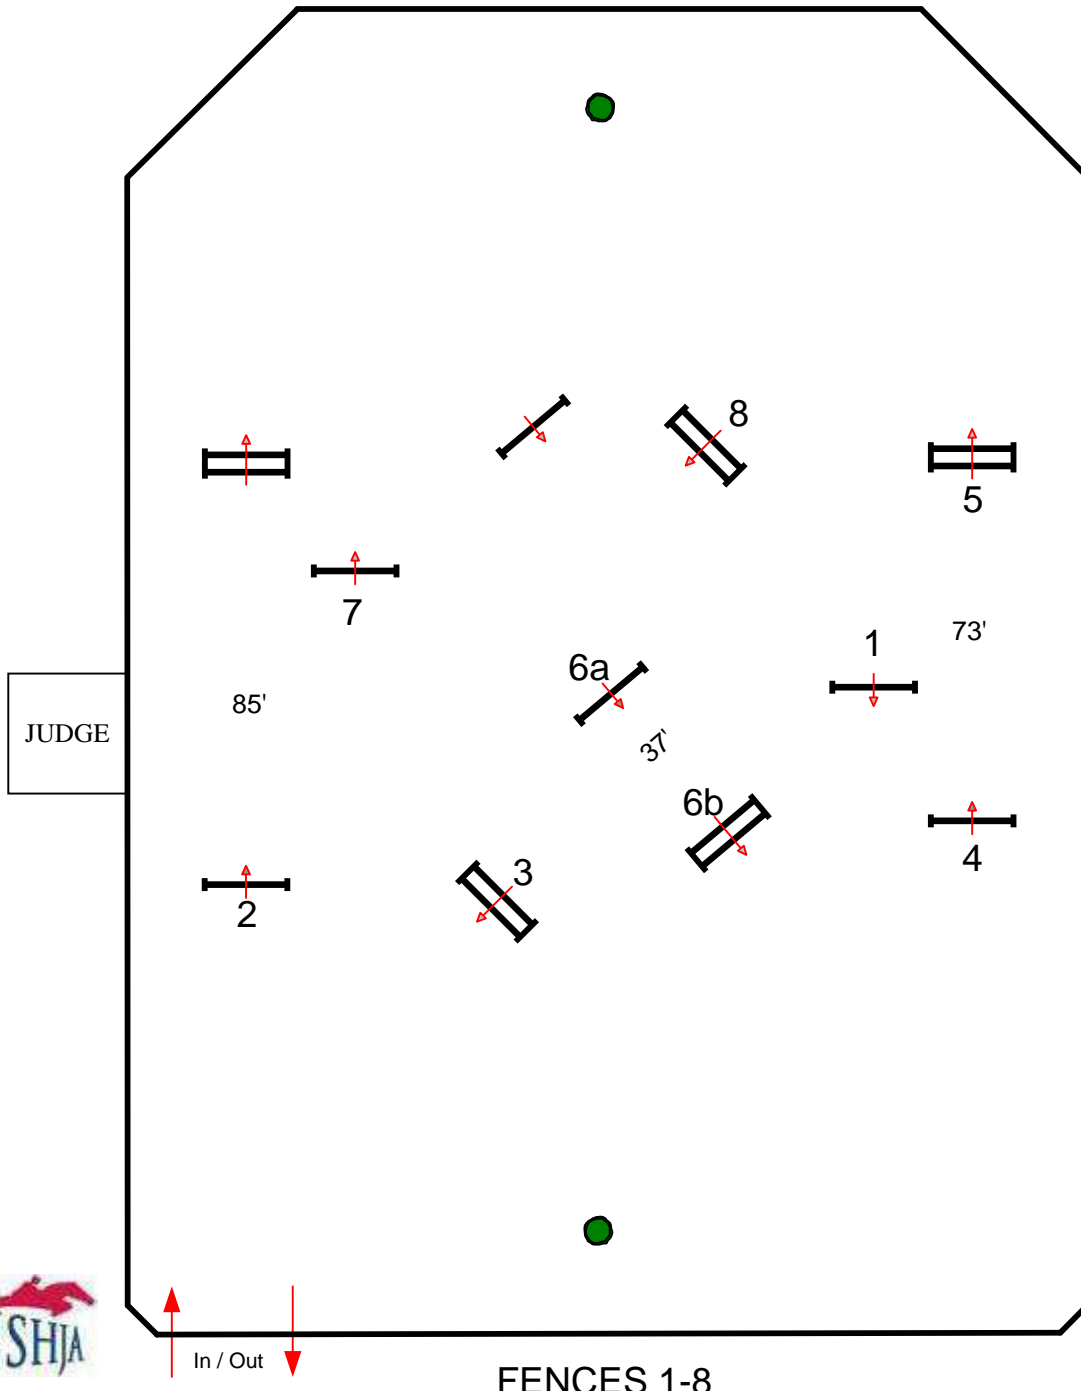

SPRING 2

ROST T.H.I.S. ADULT MEDAL

FENCES 1-8

DESIGNED
BY: DANNY MOORE