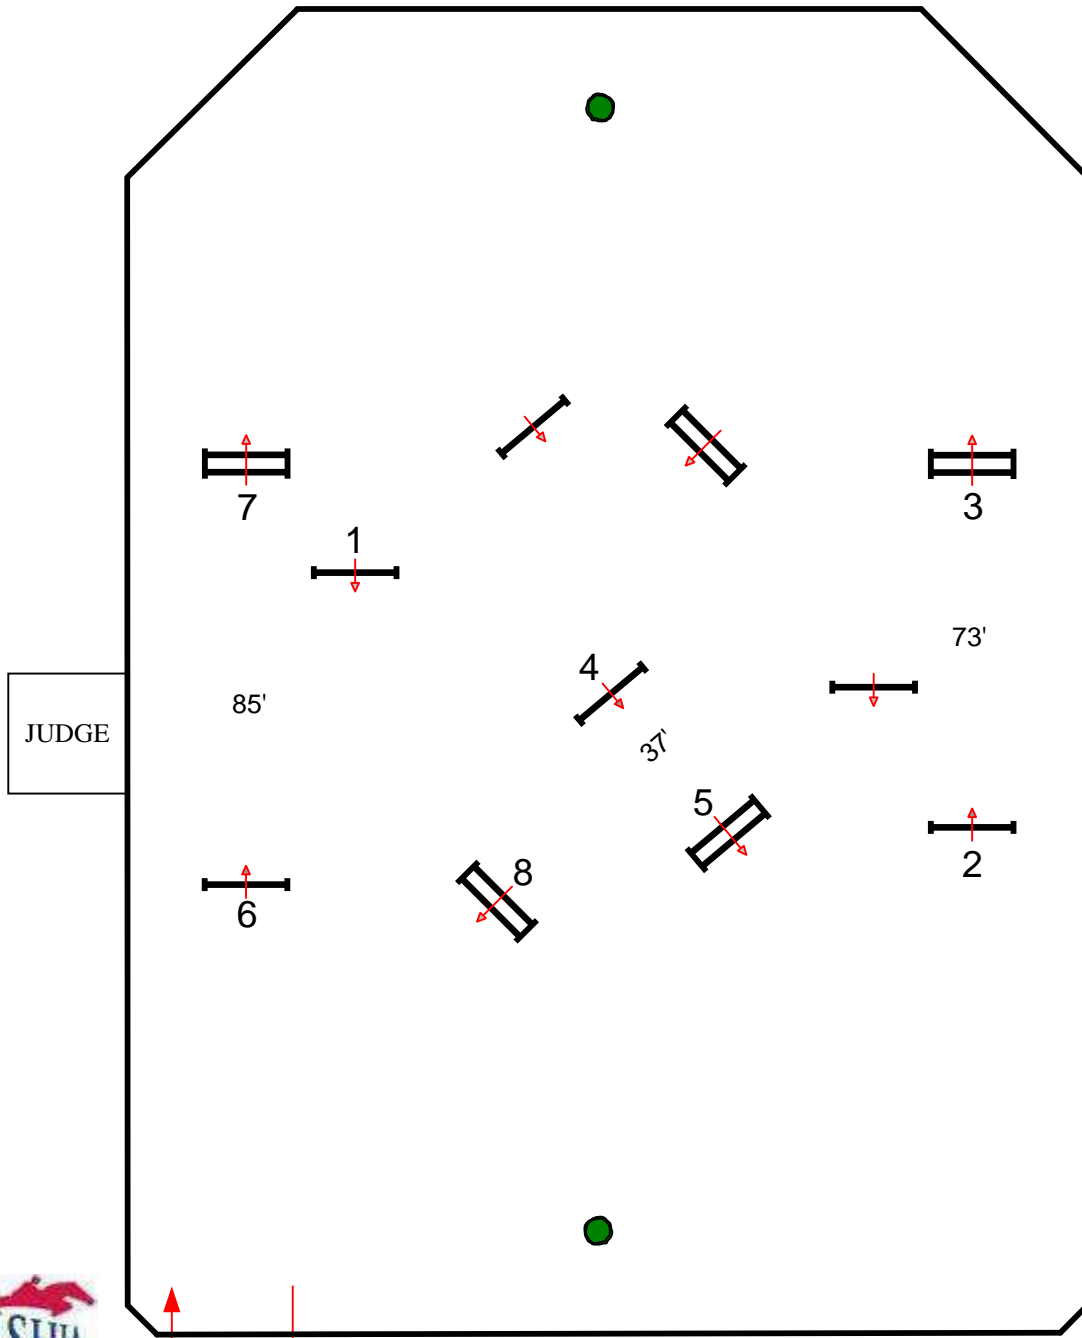

## ROUND 1

In / Out

FENCES 1-8

DESIGNED BY: DANNY MOORE