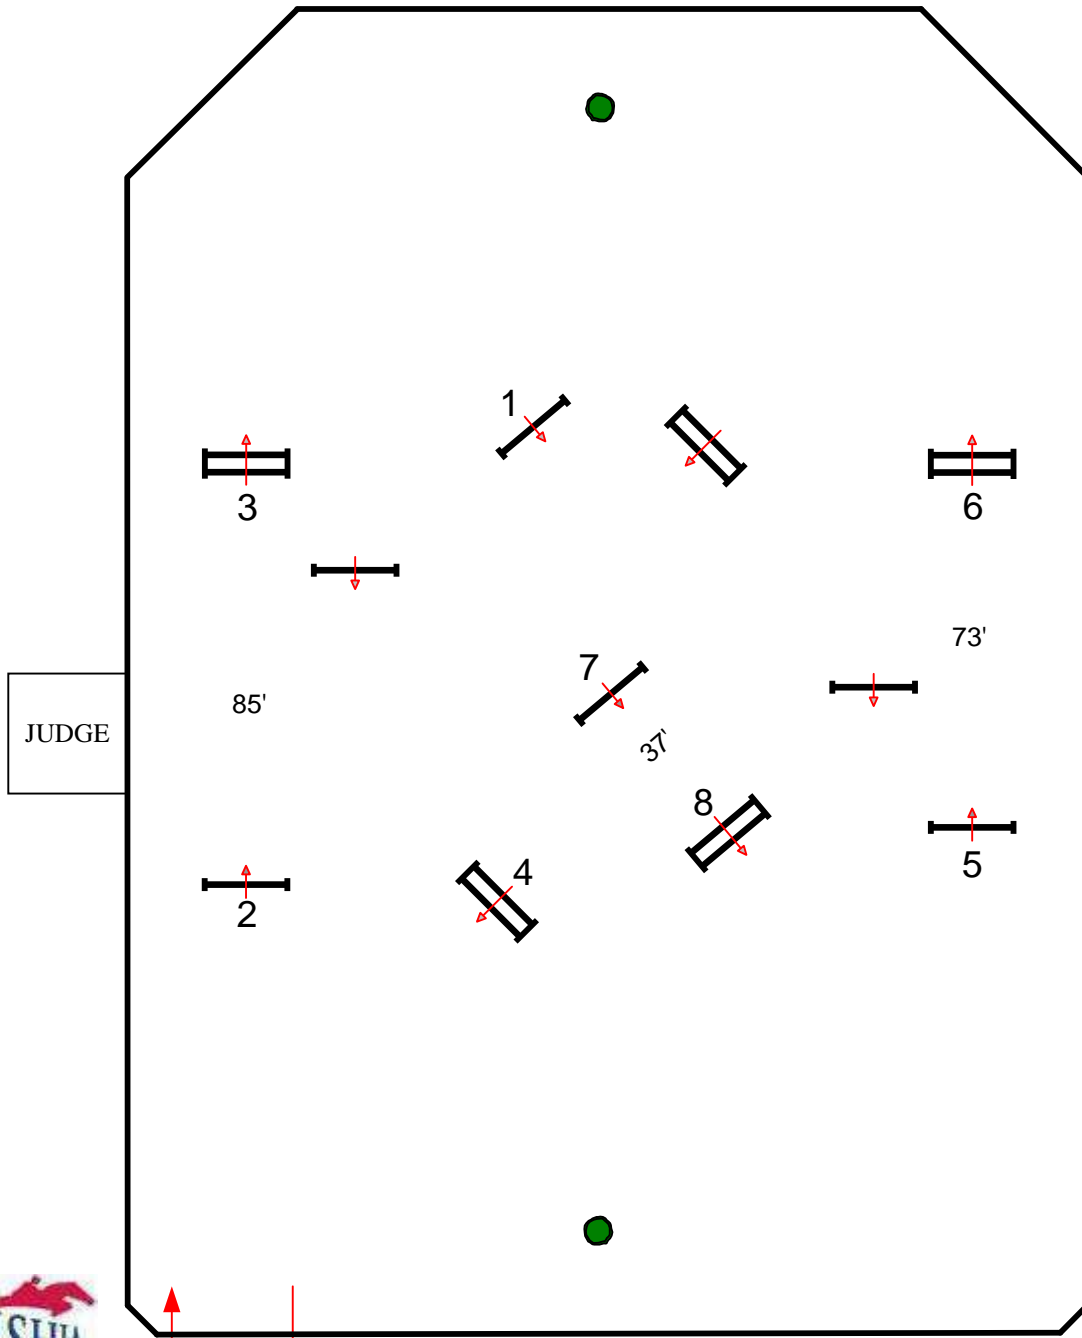

SPRING 2

ROST

WARM UP

In / Out

FENCES 1-8

DESIGNED BY: DANNY MOORE