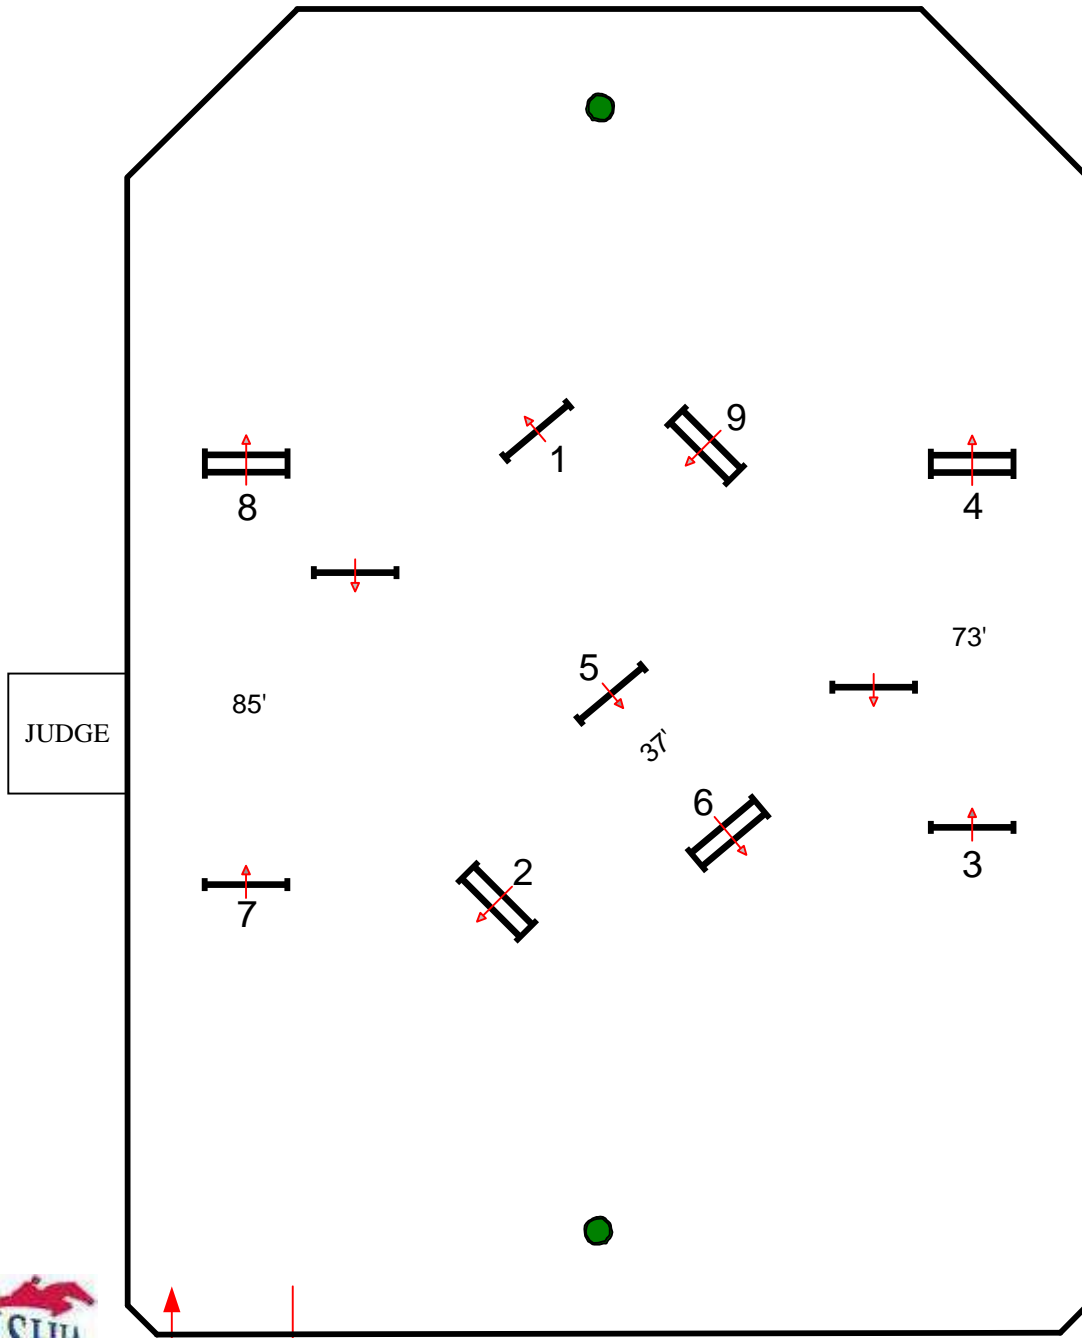

SPRING 2

ROST

CLASSIC

In / Out

FENCES 1-9

DESIGNED BY: DANNY MOORE