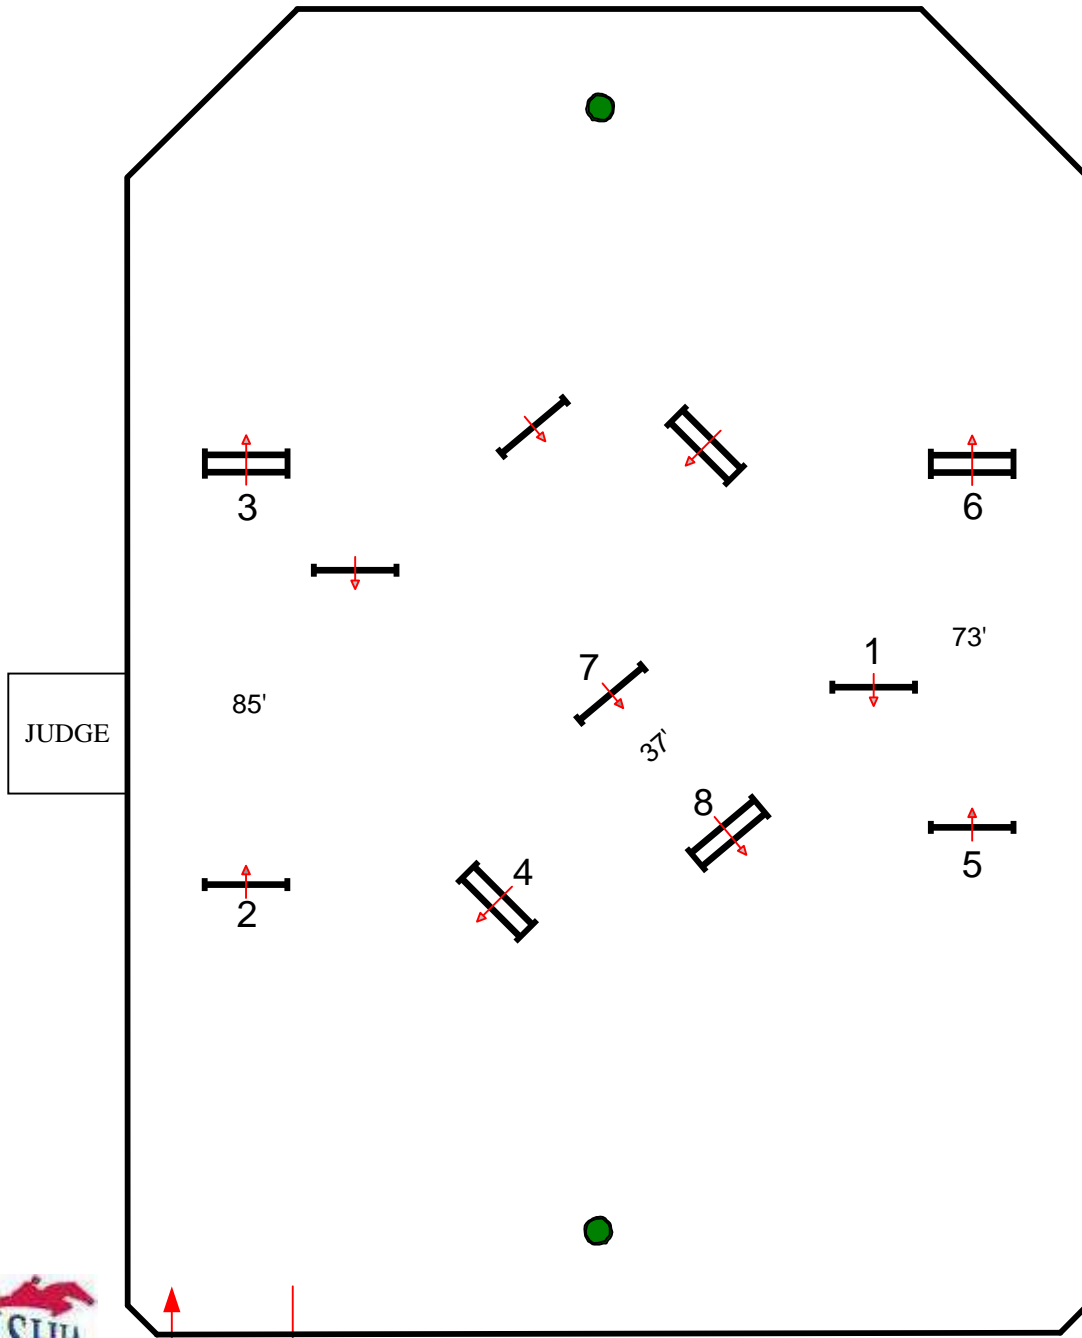

SPRING 2

ROST

ROUND 2

JUDGE

85'

73'

37'

2

3

6

5

4

7

1

8

In / Out

FENCES 1-8

DESIGNED BY: DANNY MOORE