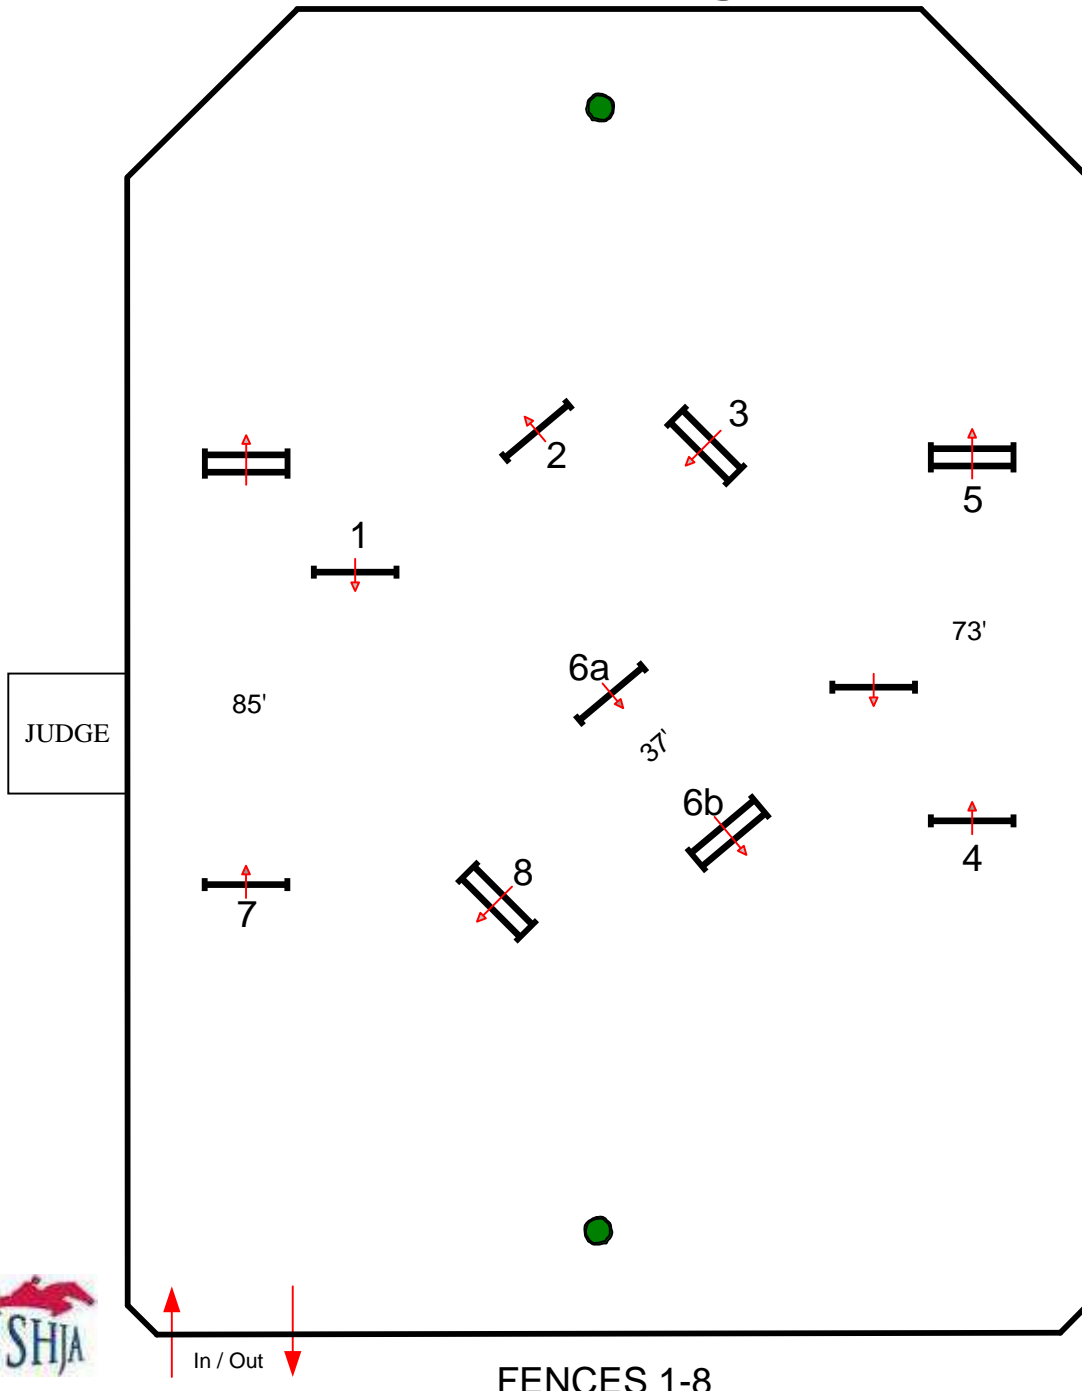

SPRING 2

ROST M&S ADULT/CHILD MEDALS

DESIGNED
BY: DANNY MOORE