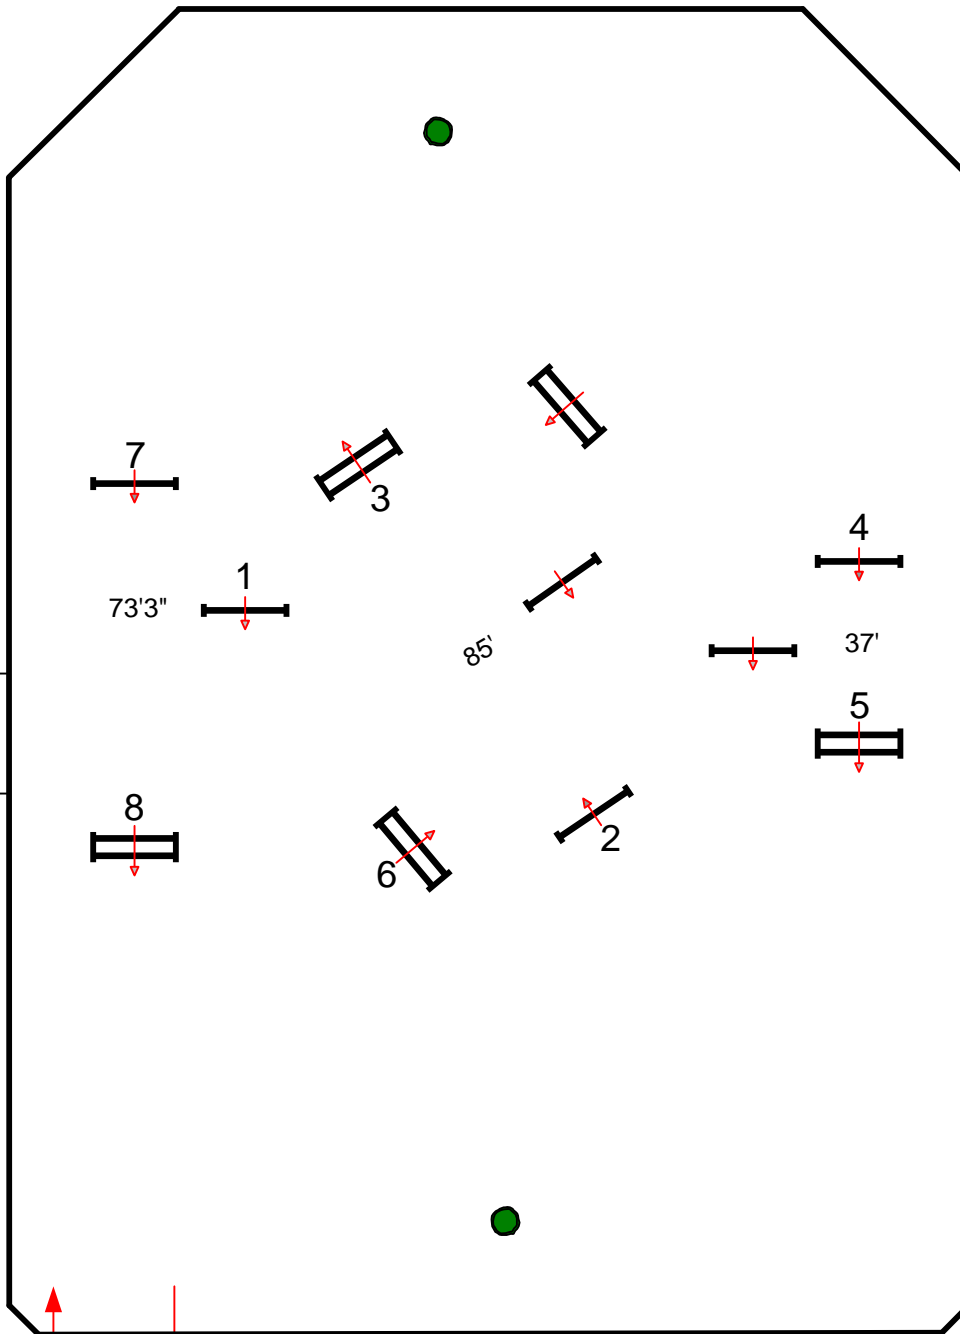

SPRING 1

ROST

WARM UP

JUDGE

In / Out

FENCES 1-8

BY: DANNY MOORE

SPRING 1

ROST

ROUND 1

JUDGE

In / Out

FENCES 1-8

BY: DANNY MOORE

SPRING 1

ROST

ROUND 2

JUDGE

In / Out

FENCES 1-8

BY: DANNY MOORE

SPRING 1

ROST

CLASSIC