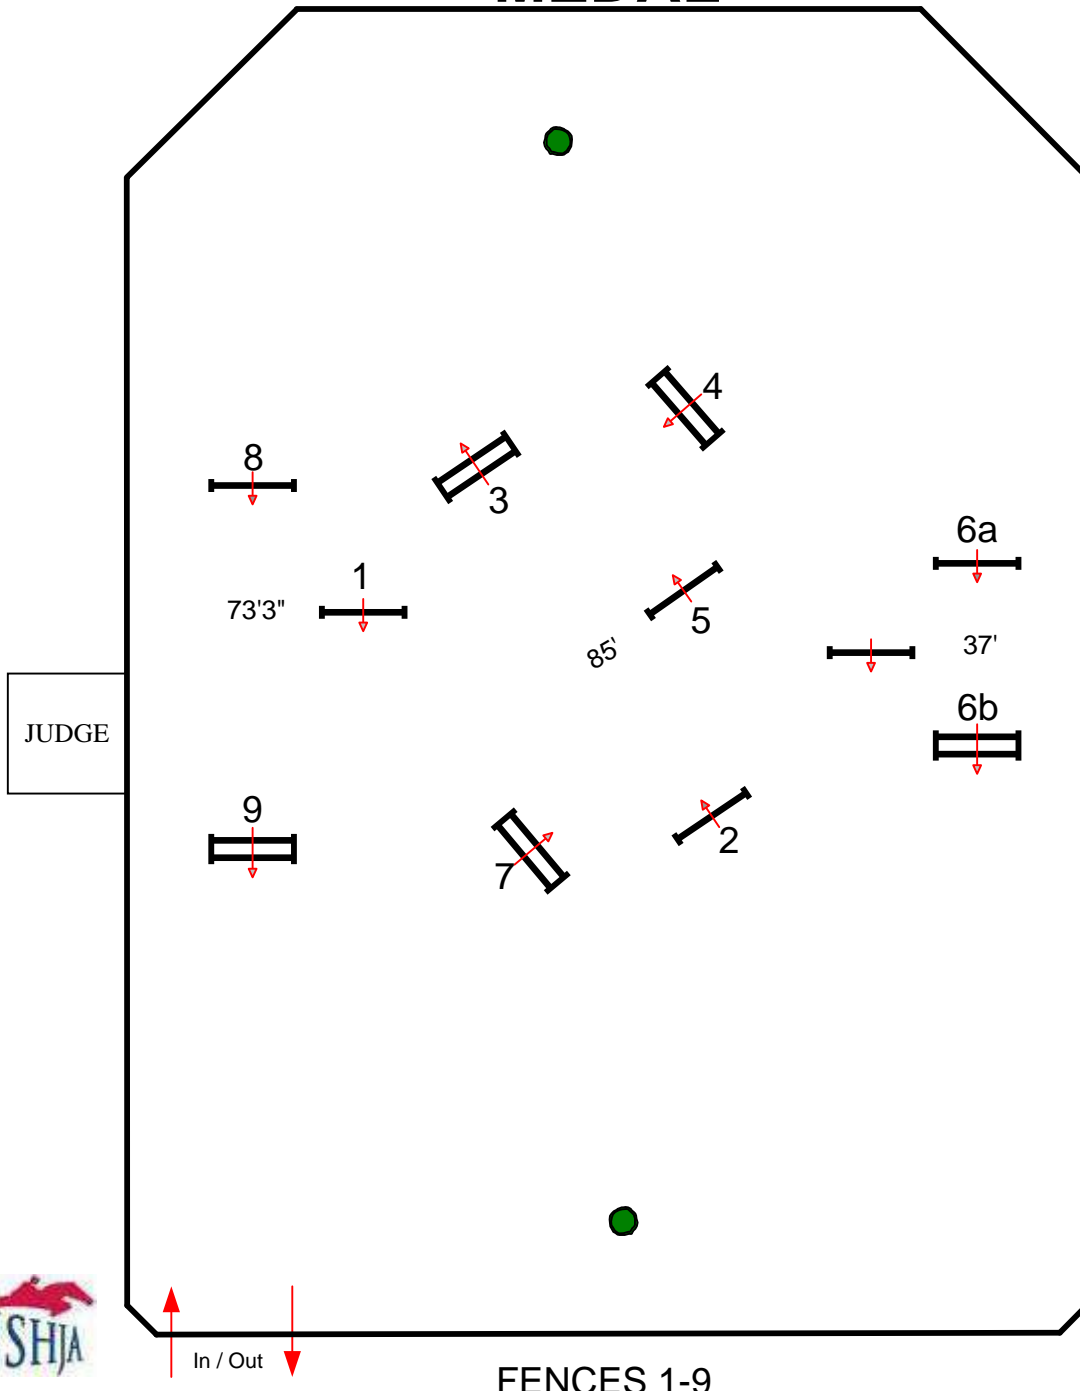

SPRING 1

ROST T.H.I.S. ADULT MEDAL