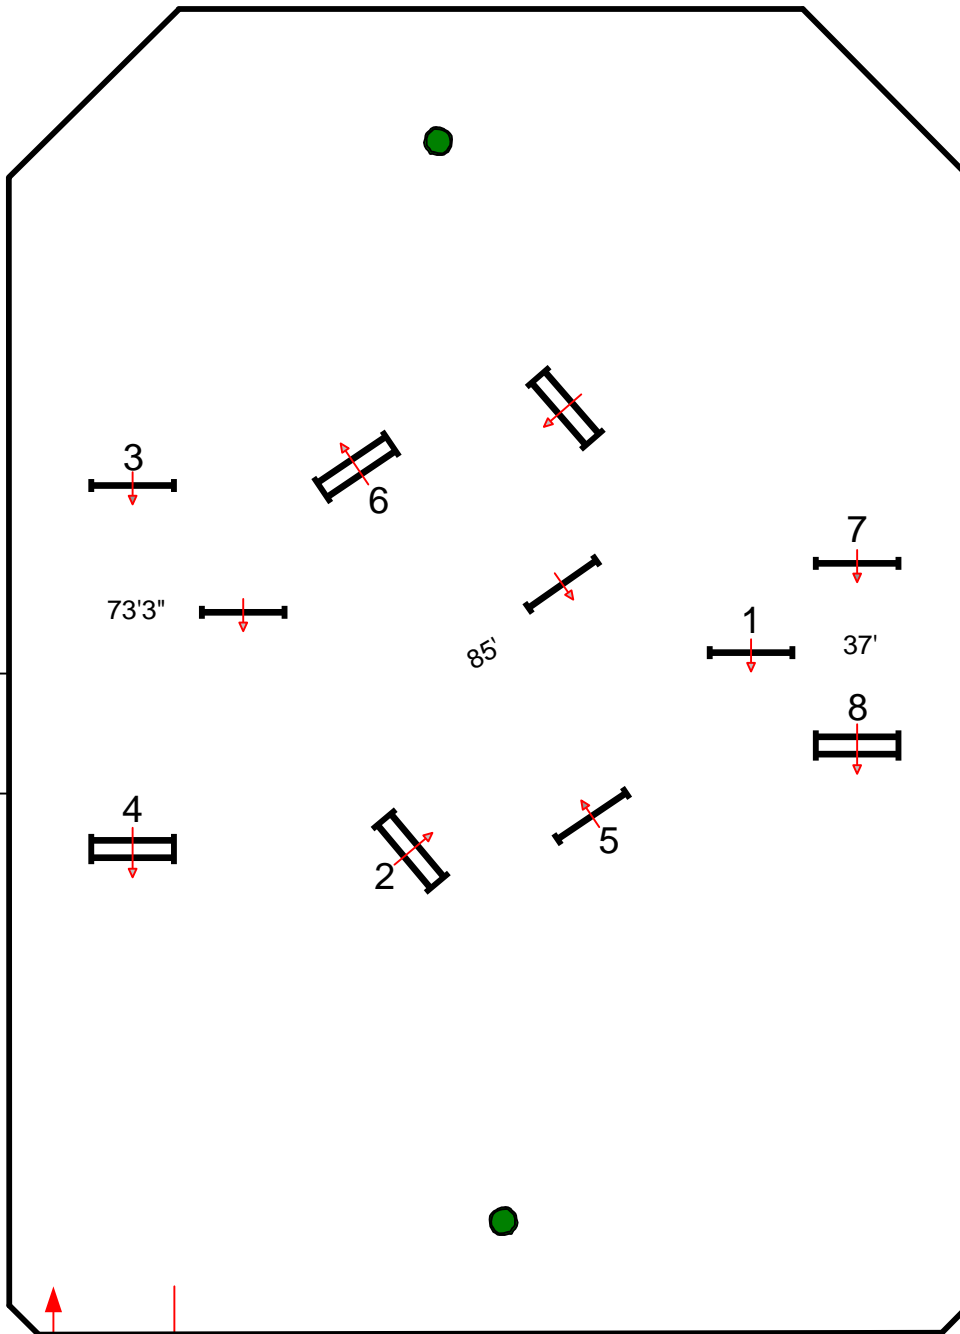

SPRING 1

ROST

ROUND 2

JUDGE

In / Out

FENCES 1-8

BY: DANNY MOORE