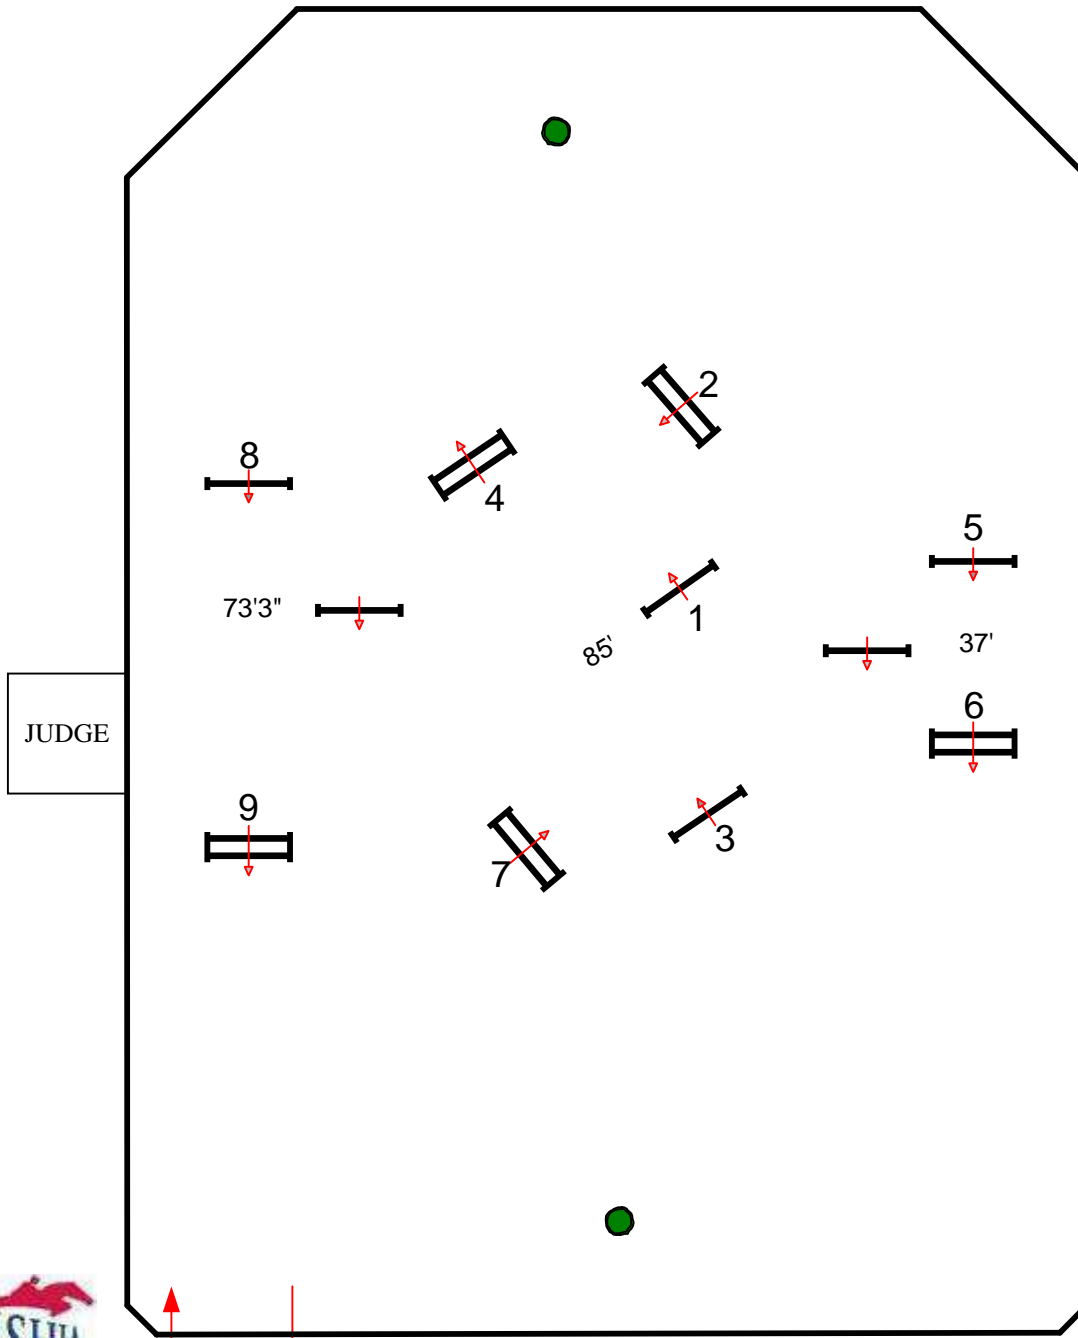

ROUND 2

JUDGE

In / Out

FENCES 1-8

BY: DANNY MOORE

SPRING 1

ROST

CLASSIC