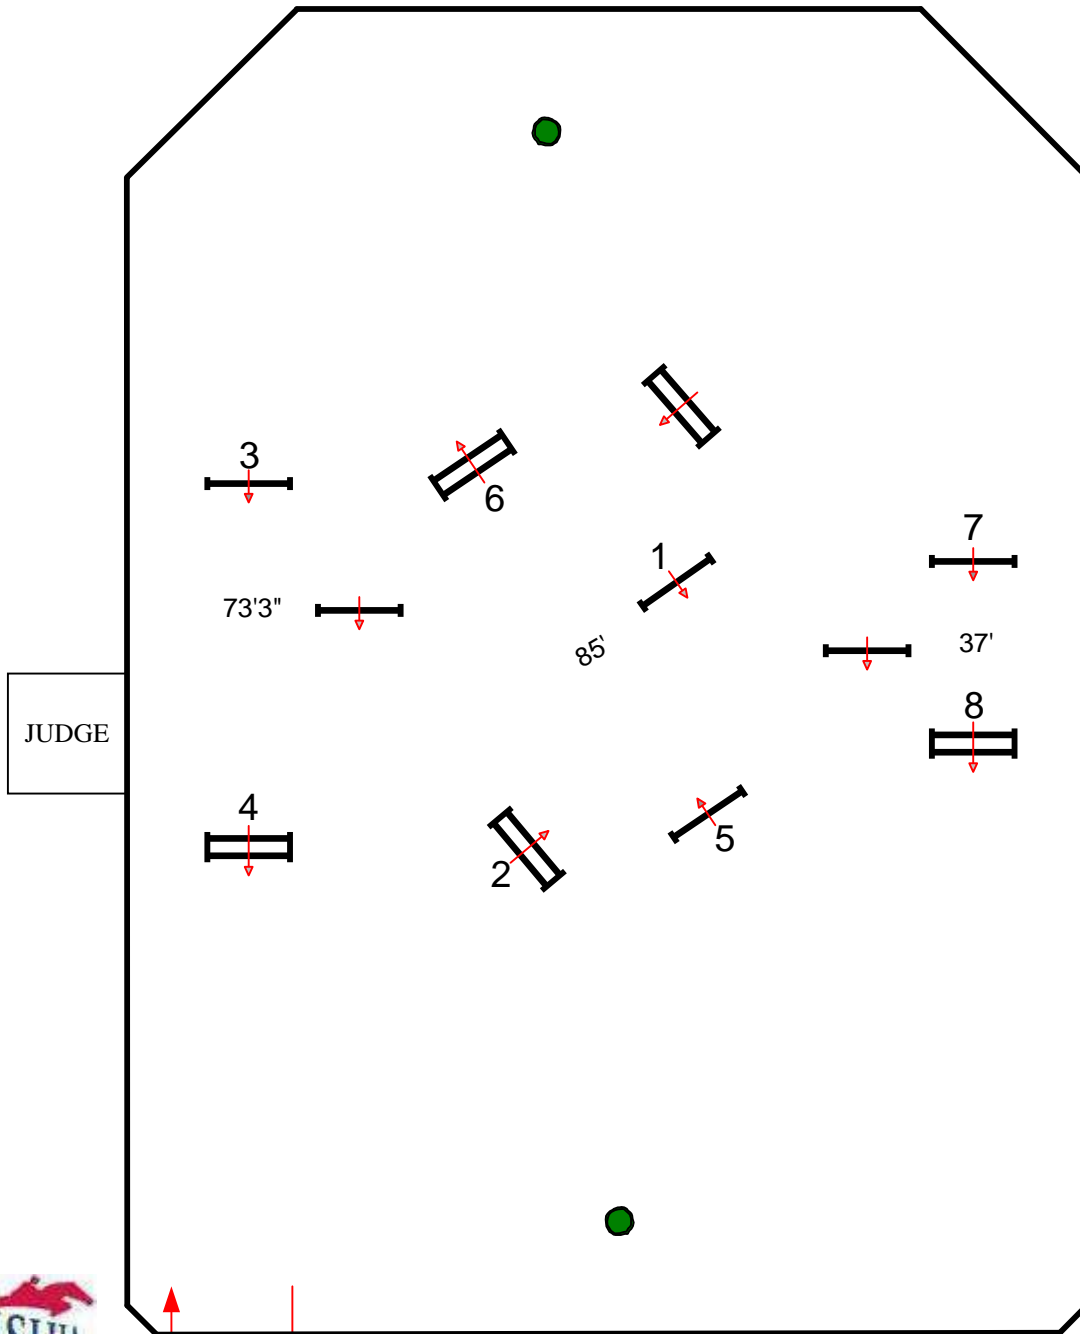

SPRING 1

ROST

WARM UP

JUDGE

In / Out

FENCES 1-8

BY: DANNY MOORE

SPRING 1

ROST

ROUND 1

JUDGE

In / Out

FENCES 1-8

BY: DANNY MOORE

SPRING 1

ROST

ROUND 2

JUDGE

In / Out

FENCES 1-8

BY: DANNY MOORE

SPRING 1

ROST

CLASSIC