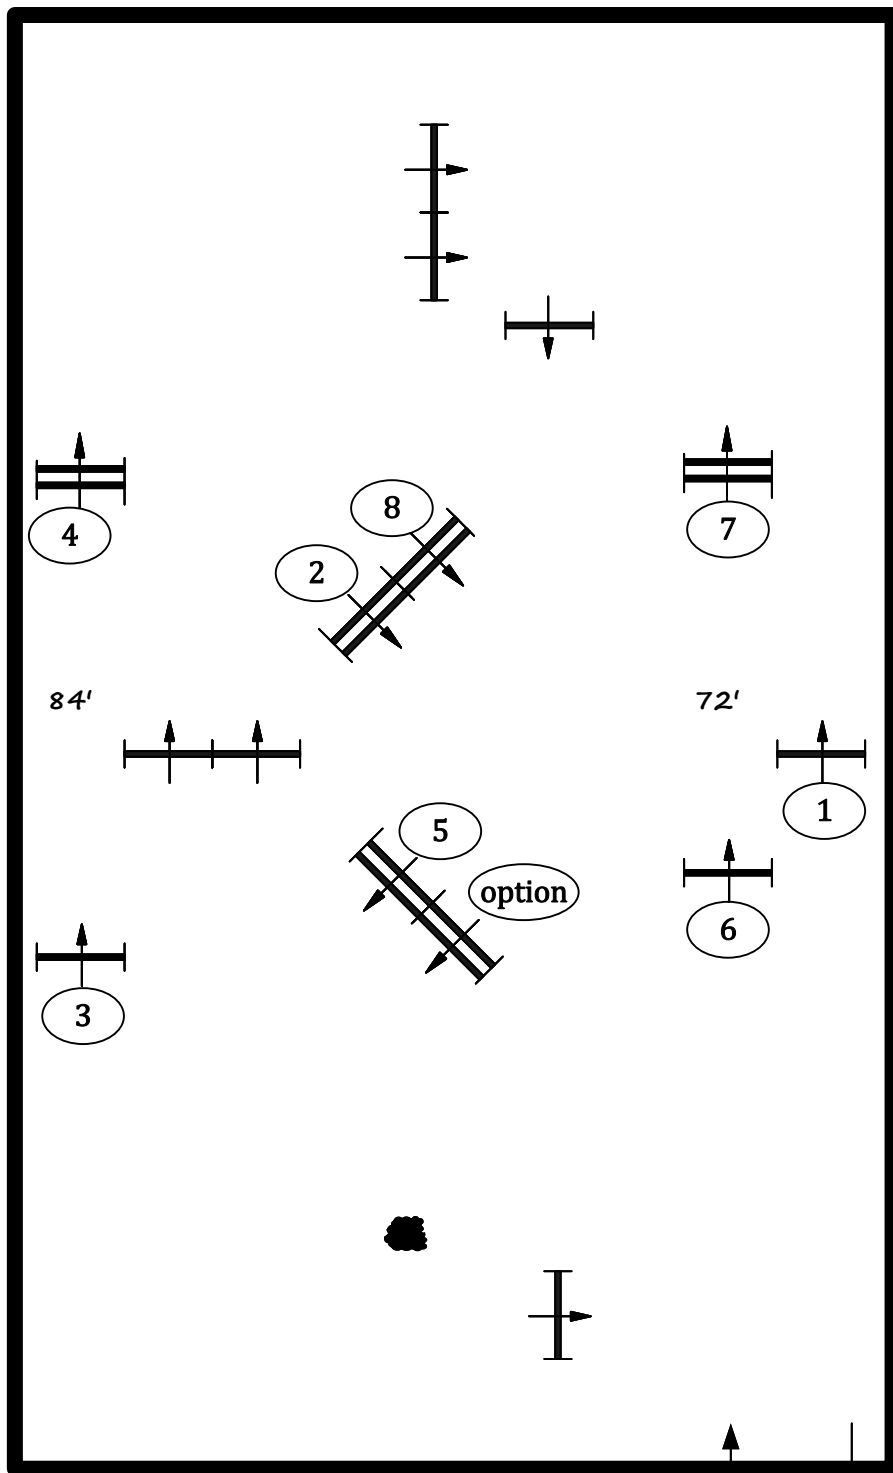

First Course

fences 1-4

Crossrail Hunter
Younger

Crossrail Hunter
Older

Course design by Robert McGregor

In / Out

ESP Spring 1

A-T Childrens Project Charity Show

Ring 7

Second Course

fences 1-8

Warmup (open card)
Low Childrens Hunter
Low Adult Hunter

Warmup (open Card)
Modified Hunter
Childrens Pony Hunter

Warmup (open card)
Short Stirrup Hunter
Rusty Stirrup Hunter