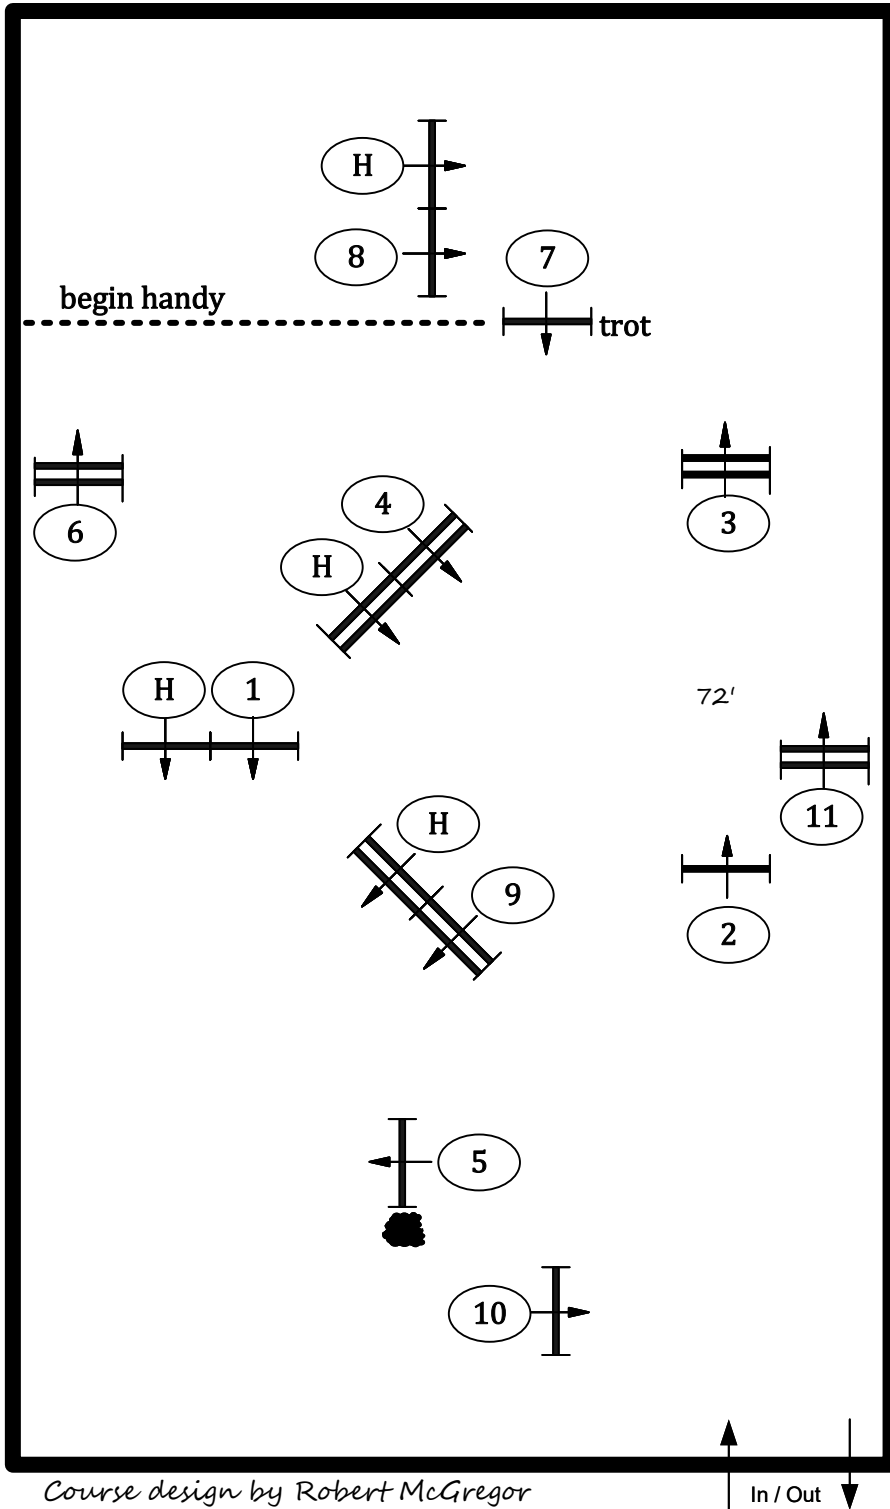

First Course

fences 1-4

Crossrail Hunter
Younger

Crossrail Hunter
Older

Course design by Robert McGregor

In / Out

ESP Spring 1

A-T Childrens Project Charity Show

Course design by Robert McGregor

In / Out

ESP Spring 1

A-T Childrens Project Charity Show

Ring 7

Second Course

fences 1-4

Crossrail Warmup (open card)

Crossrail Hunter
Younger

Crossrail Hunter
Older

Course design by Robert McGregor

In / Out

ESP Spring 1

A-T Childrens Project Charity Show

Ring 7

912-USHJA
Pony Hunter Derby
Hunt N Go

Fences 1-11
1-6 Classic
7-11 Handy

Course design by Robert McGregor

In / Out