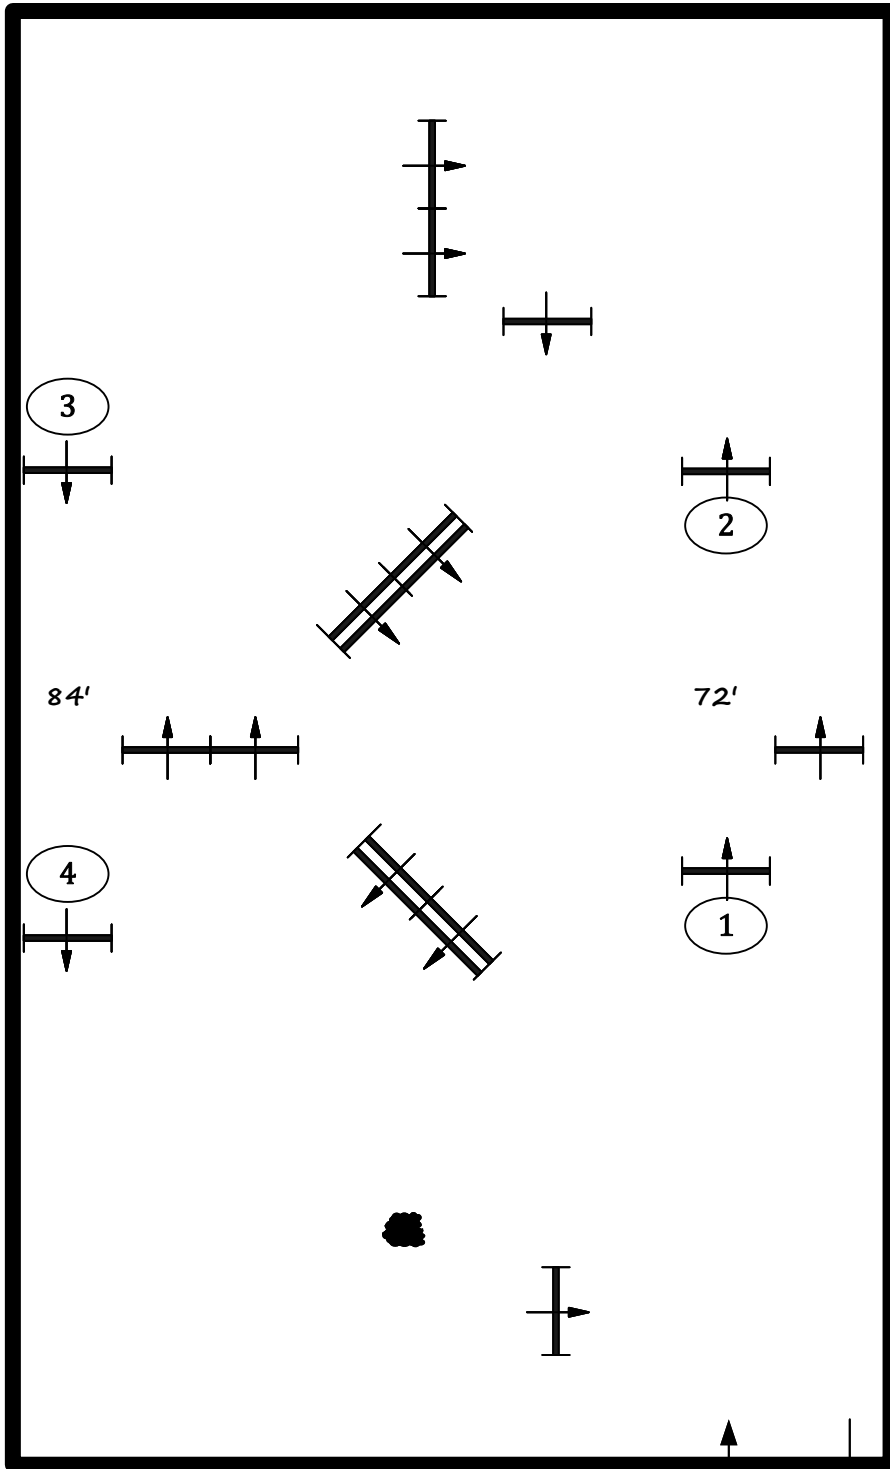

Childrens Pony Hunter

Short Stirrup Hunter

Rusty Stirrup Hunter

Course design by Robert McGregor

In / Out

ESP Spring 1

A-T Childrens Project Charity Show

Ring 7

First Course

fences 1-4

Crossrail Hunter
Younger

Crossrail Hunter
Older

Course design by Robert McGregor

In / Out

ESP Spring 1

A-T Childrens Project Charity Show