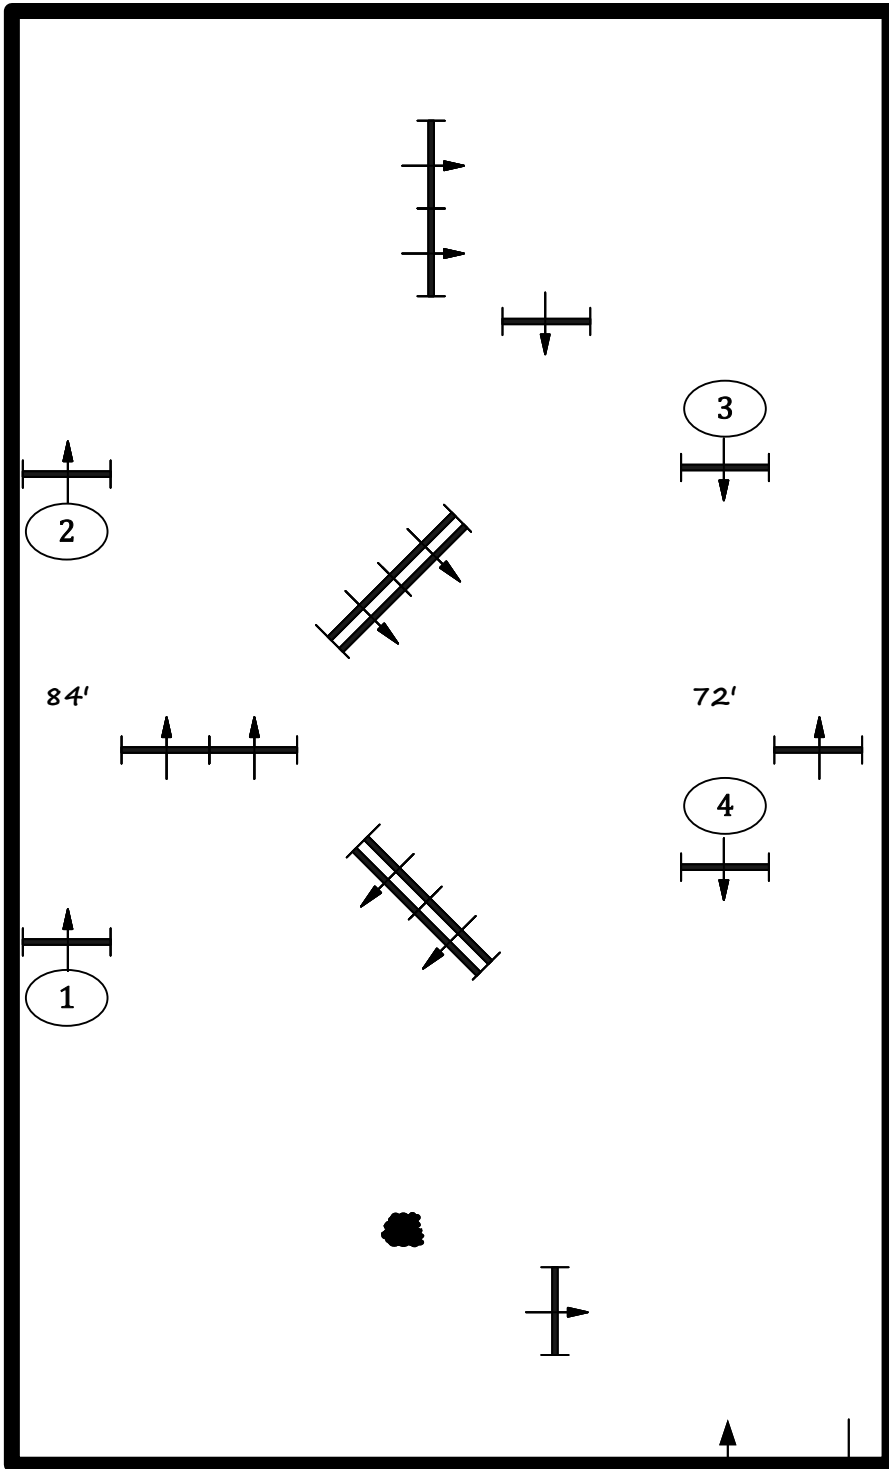

Course design by Robert McGregor

In / Out

ESP Spring 1

A-T Childrens Project Charity Show

Ring 7

Second Course

fences 1-4

Crossrail Warmup (open card)