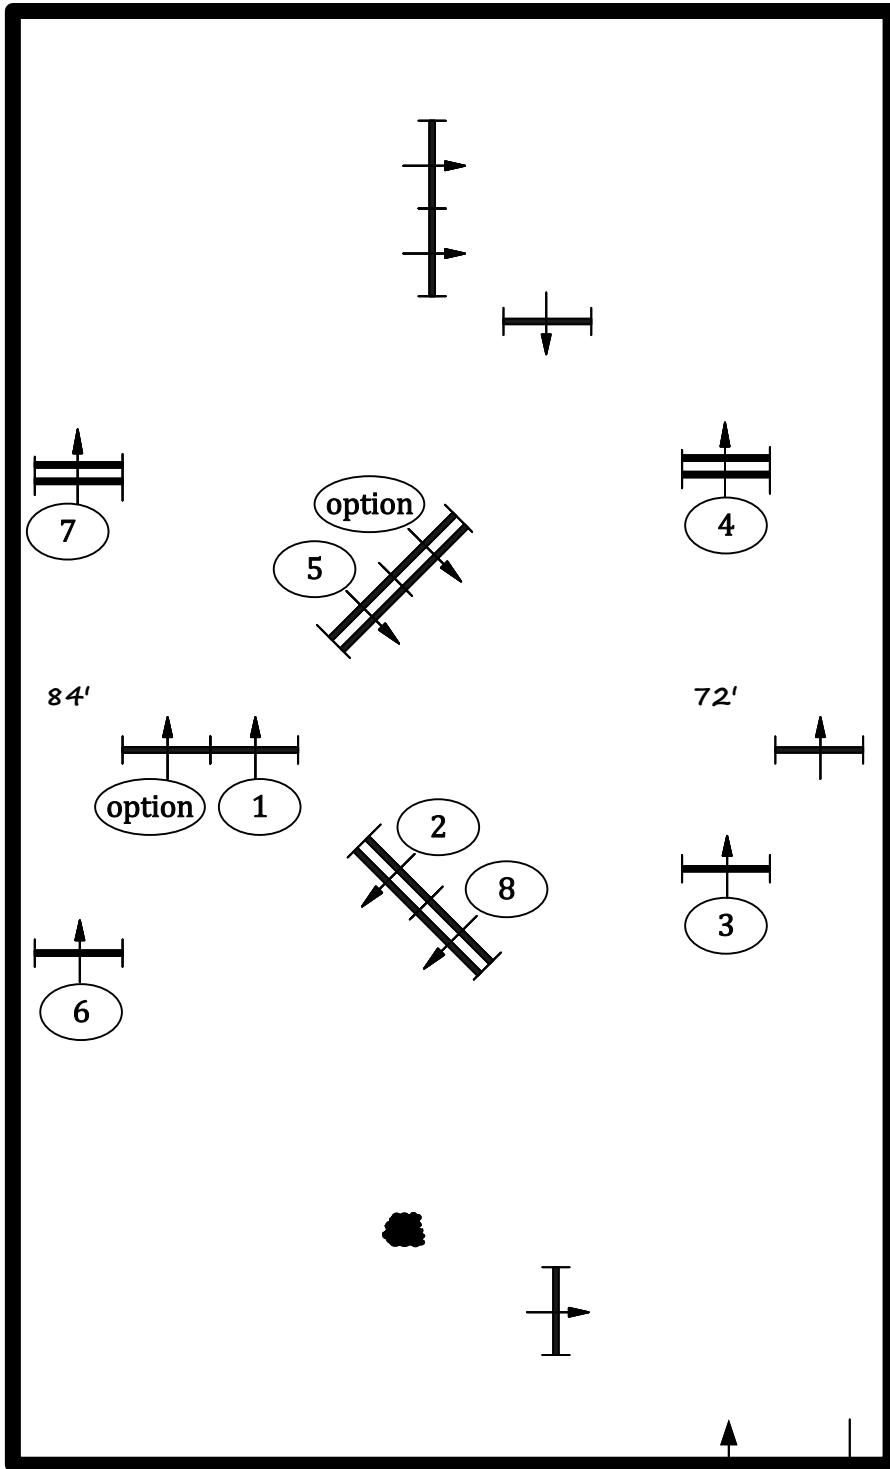

ESP Spring 1

A-T Childrens Project Charity Show

Ring 7

First Course

fences 1-8

Low Childrens Hunter

Low Adult Hunter

Modified Hunter

Childrens Pony Hunter

Short Stirrup Hunter

Rusty Stirrup Hunter

Course design by Robert McGregor

In / Out

ESP Spring 1

A-T Childrens Project Charity Show

Ring 7

First Course

fences 1-4

Crossrail Hunter
Younger

Crossrail Hunter
Older

Course design by Robert McGregor

In / Out

ESP Spring 1

A-T Childrens Project Charity Show