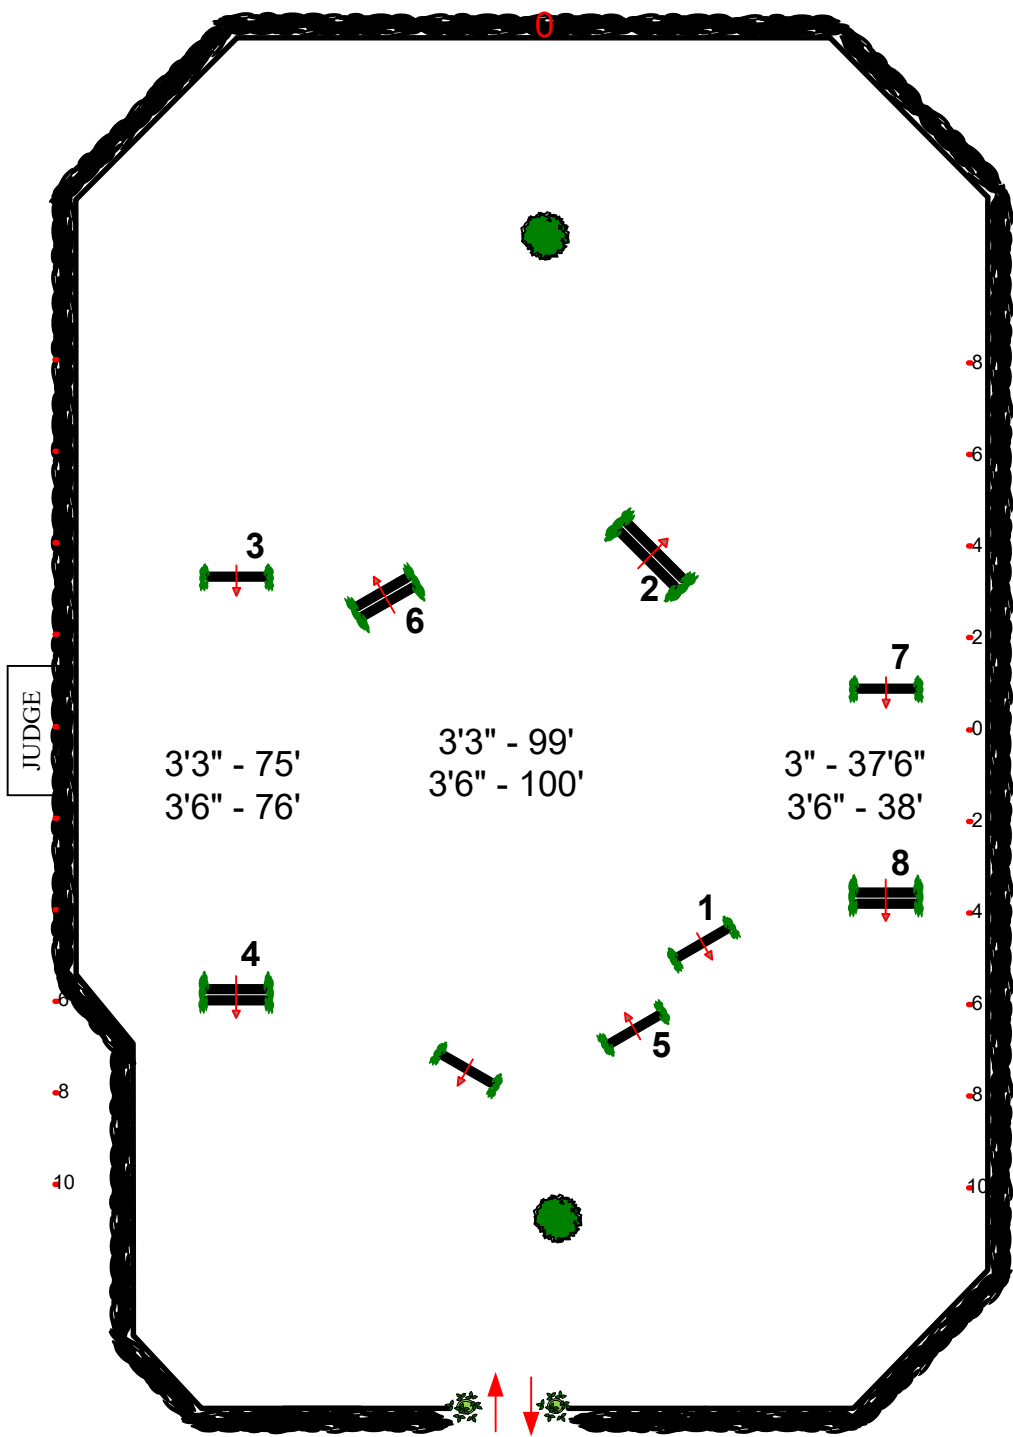

ESP SPRING 1

A-T Children's Project

4/3/26

E.R. Mische
Grand Hunter

ALL FIRST HUNTER ROUNDS

Fences 1-8

Designed by: 
Tom Carlson

*COURSES POSTED ONLINE
SUBJECT TO CHANGE

ESP SPRING 1

A-T Children's Project

4/3/26

ALL SECOND HUNTER ROUNDS

E.R. Mische
Grand Hunter

Fences 1-8

Designed by:
Tom Carlson

*COURSES POSTED ONLINE
SUBJECT TO CHANGE