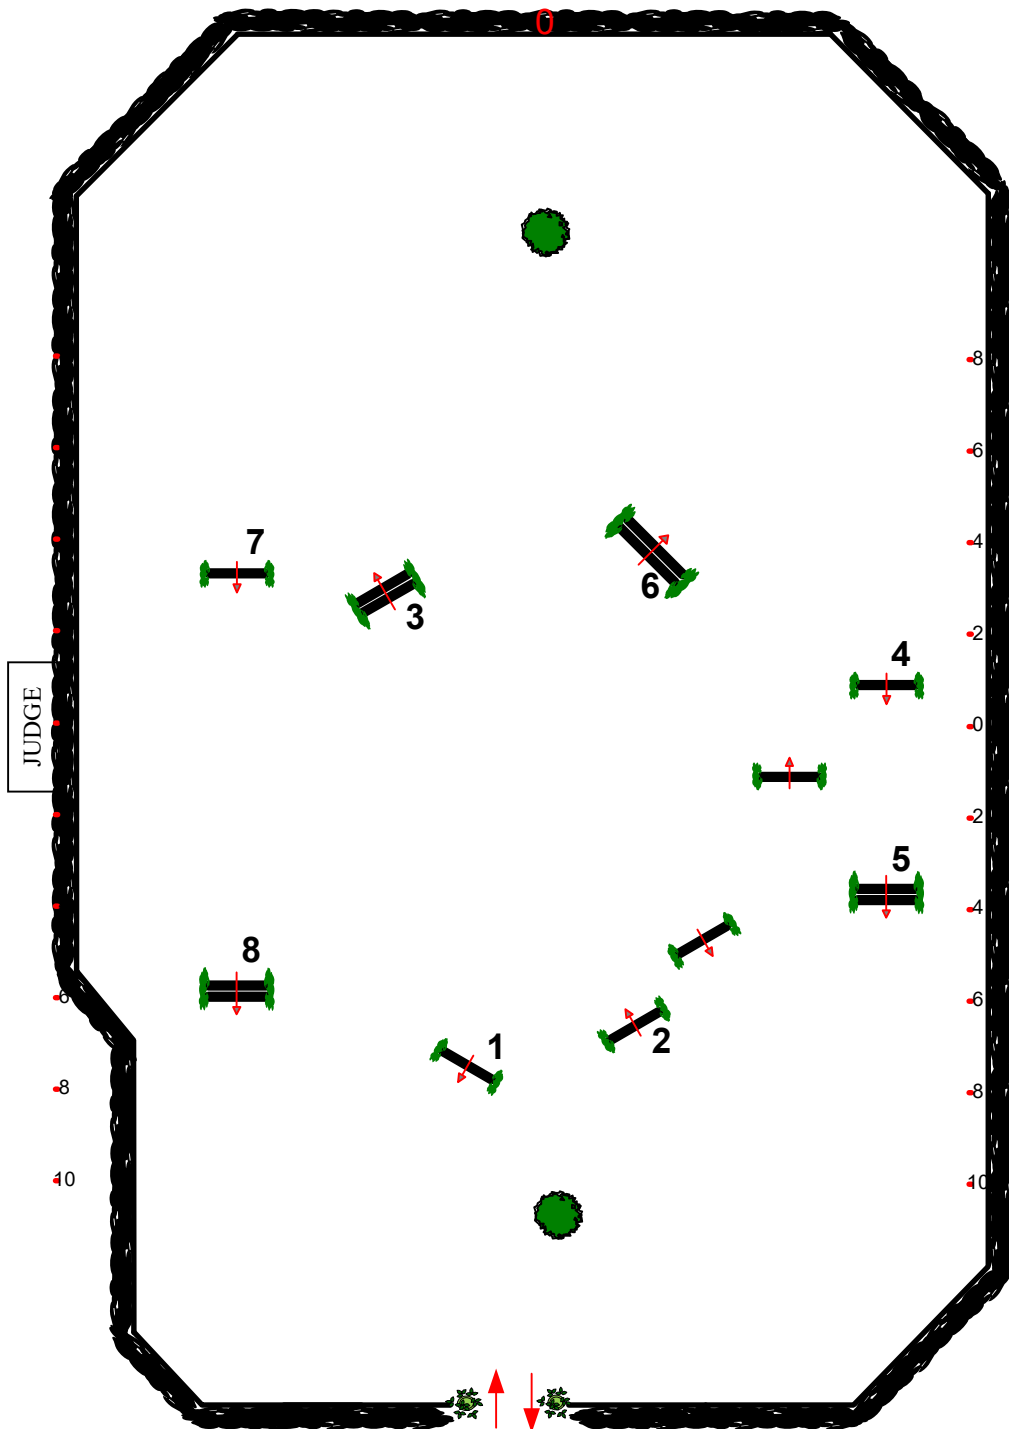

ESP SPRING 1

A-T Children's Project

4/3/26

E.R. Mische
Grand Hunter

ALL FIRST HUNTER ROUNDS

Fences 1-8

Designed by: 
Tom Carlson

*COURSES POSTED ONLINE
SUBJECT TO CHANGE

ESP SPRING 1

A-T Children's Project

4/3/26

ALL SECOND HUNTER ROUNDS

E.R. Mische
Grand Hunter

Fences 1-8

Designed by:
Tom Carlson

*COURSES POSTED ONLINE
SUBJECT TO CHANGE