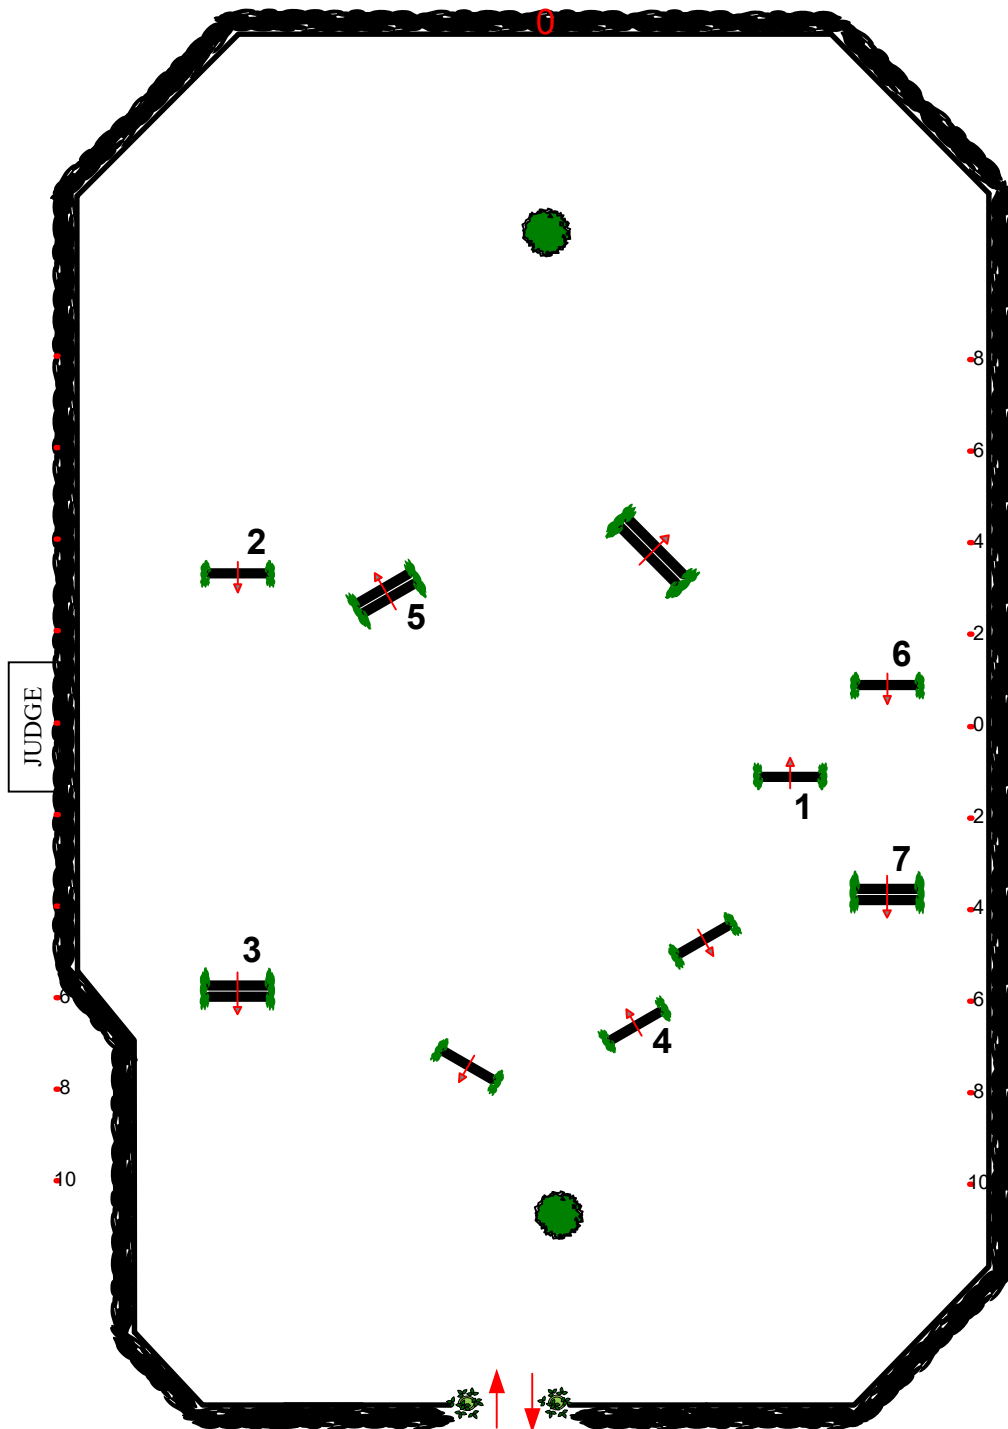

ESP SPRING 1

A-T Children's Project

4/3/26

ALL ADD BACK HUNTER ROUNDS

E.R. Mische
Grand Hunter

Fences 1-7

Designed by:
Tom Carlson

*COURSES POSTED ONLINE
SUBJECT TO CHANGE