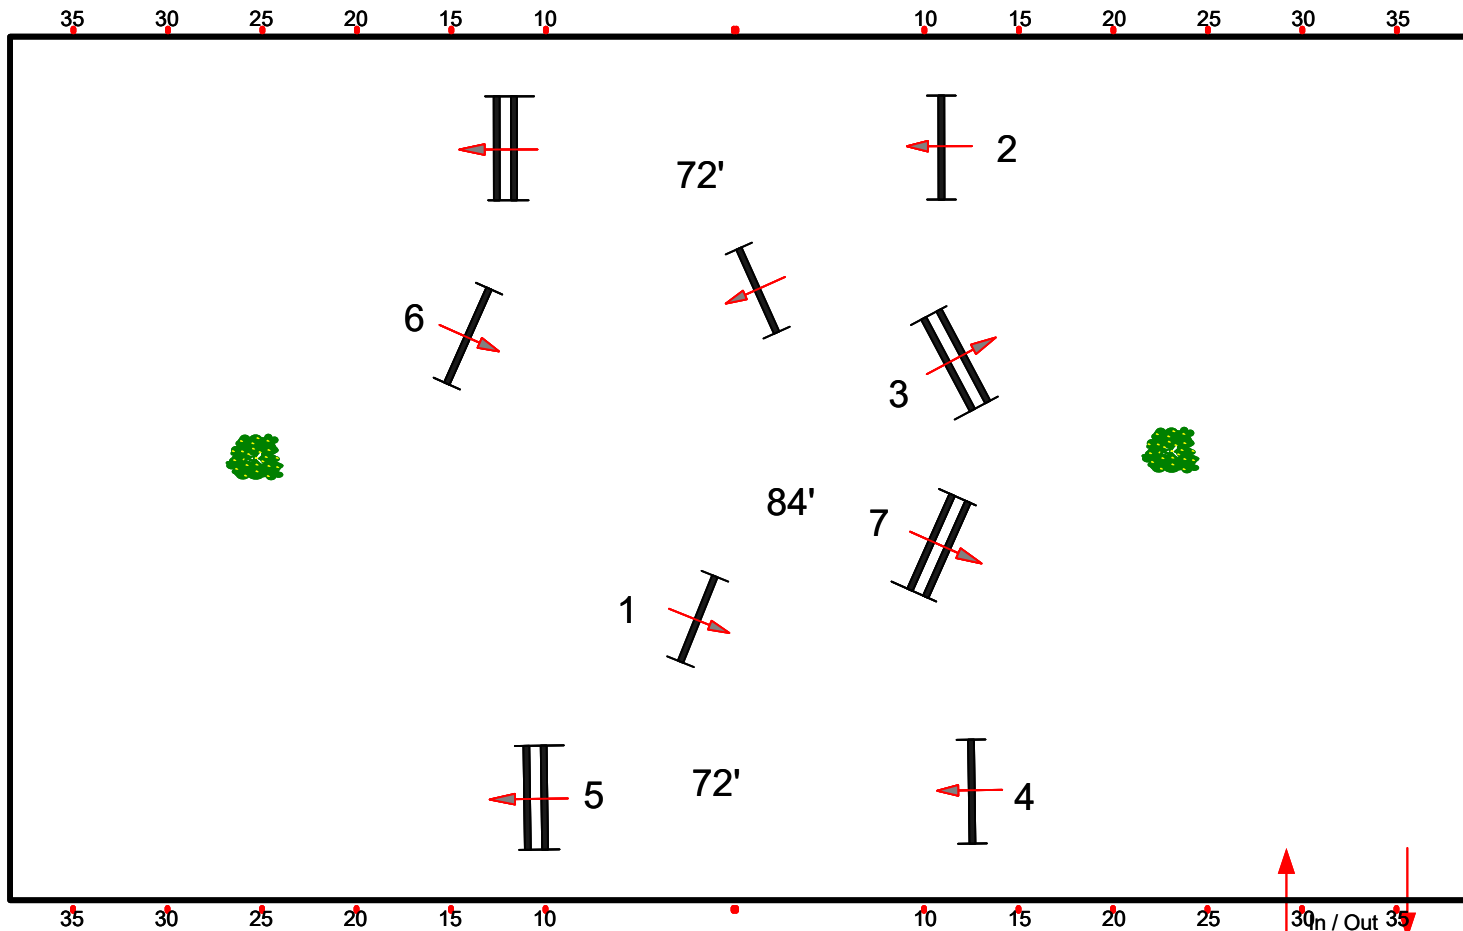

Winter Equestrian Festival

Sunday, March 29, 2026

South Ring

Fences 1-7

Second 11 & Under Equitation Round

6

South Ring 1 : 400

Course Designer Jasen Shelley