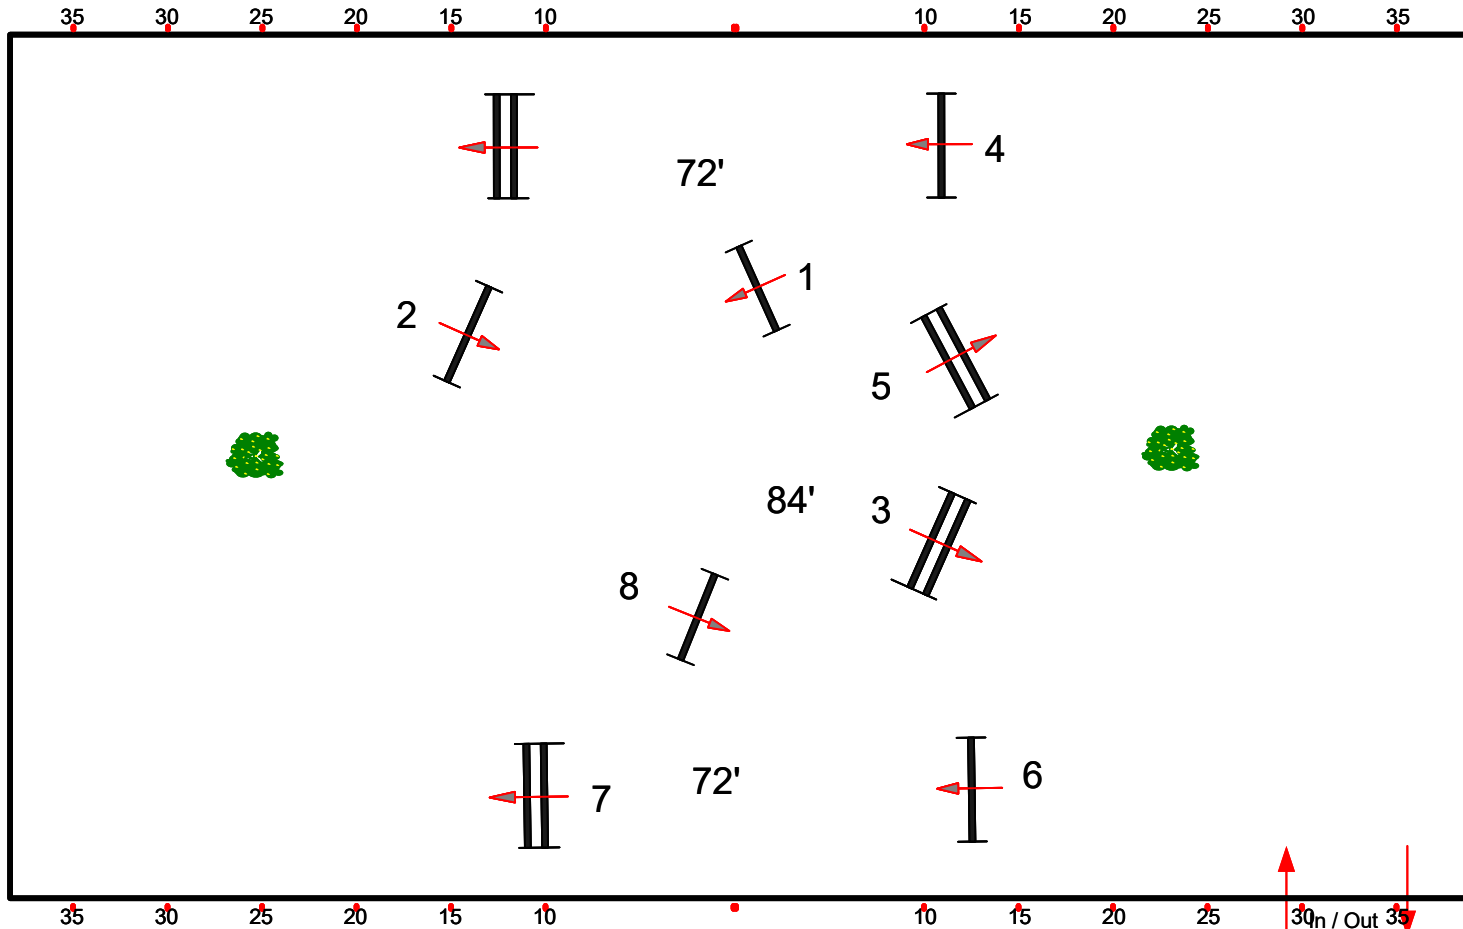

Winter Equestrian Festival

Sunday, March 29, 2026

South Ring

Fences 1-8

First
11 & Under
Equitation
Round

5

South Ring 1 : 400

Course Designer Jasen Shelley

Winter Equestrian Festival

Sunday, March 29, 2026

South Ring

Fences 1-7

Second 11 & Under Equitation Round

6

South Ring 1 : 400

Course Designer Jasen Shelley