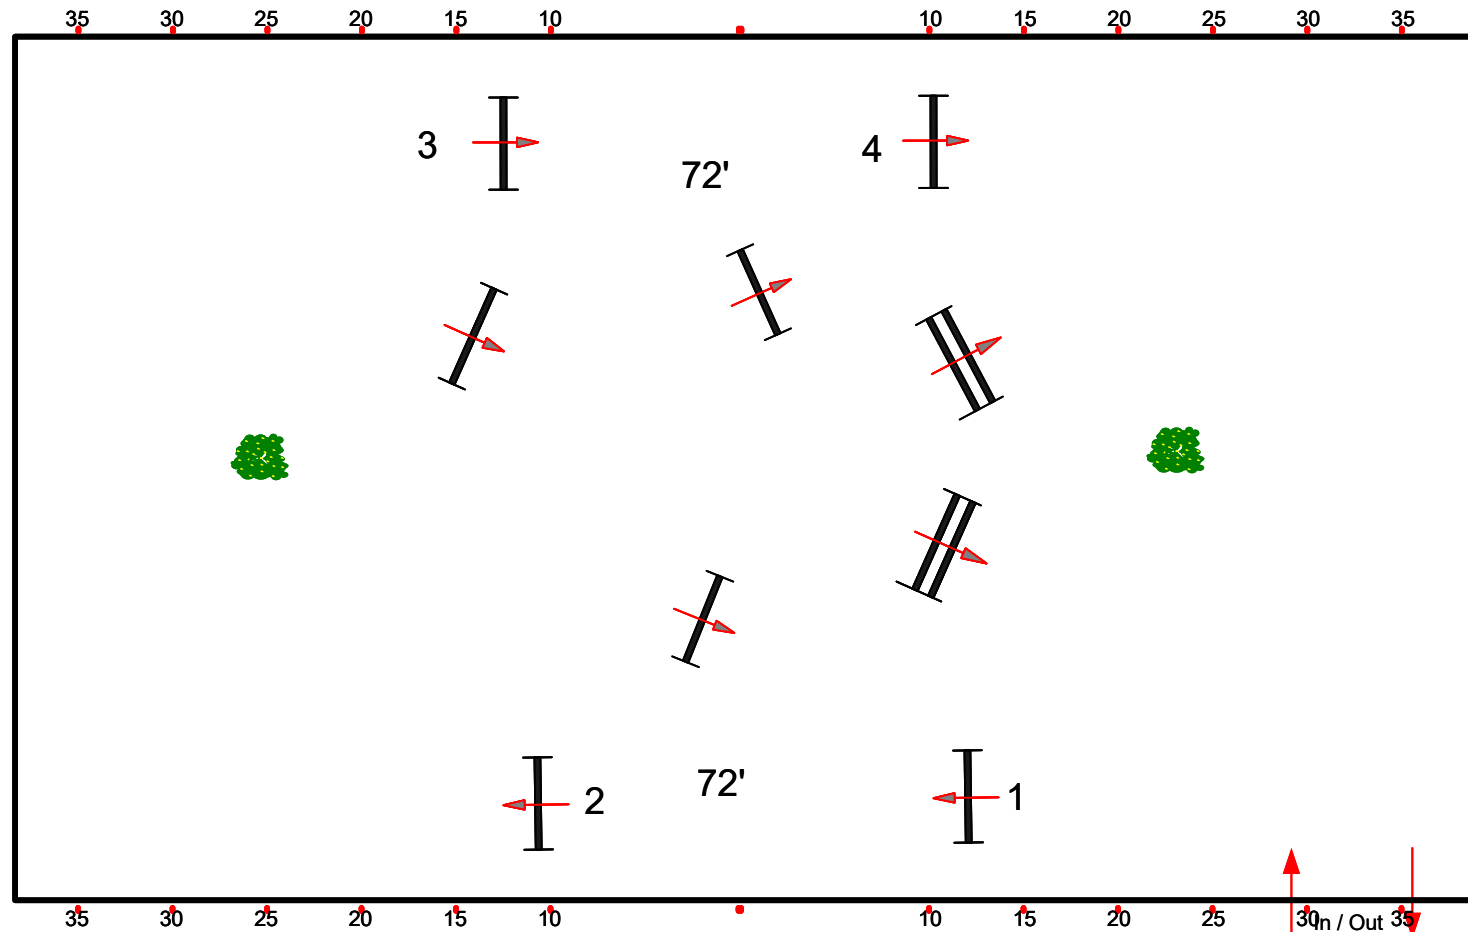

Winter Equestrian Festival

Sunday, March 29, 2026

South Ring

Fences 1-4

First Cross Rail Round

1

South Ring 1 : 400

Course Designer Jasen Shelley

Winter Equestrian Festival

Sunday, March 29, 2026

South Ring

Fences 1-4

Second Cross Rail Round

2

South Ring 1 : 400

Course Designer Jasen Shelley

Winter Equestrian Festival

Sunday, March 29, 2026

South Ring

Fences 1-8

First Hunter Round
Short/Rusty
Stirrup

Course Designer Jasen Shelley

3

South Ring 1 : 400

Winter Equestrian Festival

Sunday, March 29, 2026

South Ring

Fences 1-8

Second
Hunter
Round
Short/Rusty
Stirrup

4

South Ring 1 : 400

Course Designer Jasen Shelley