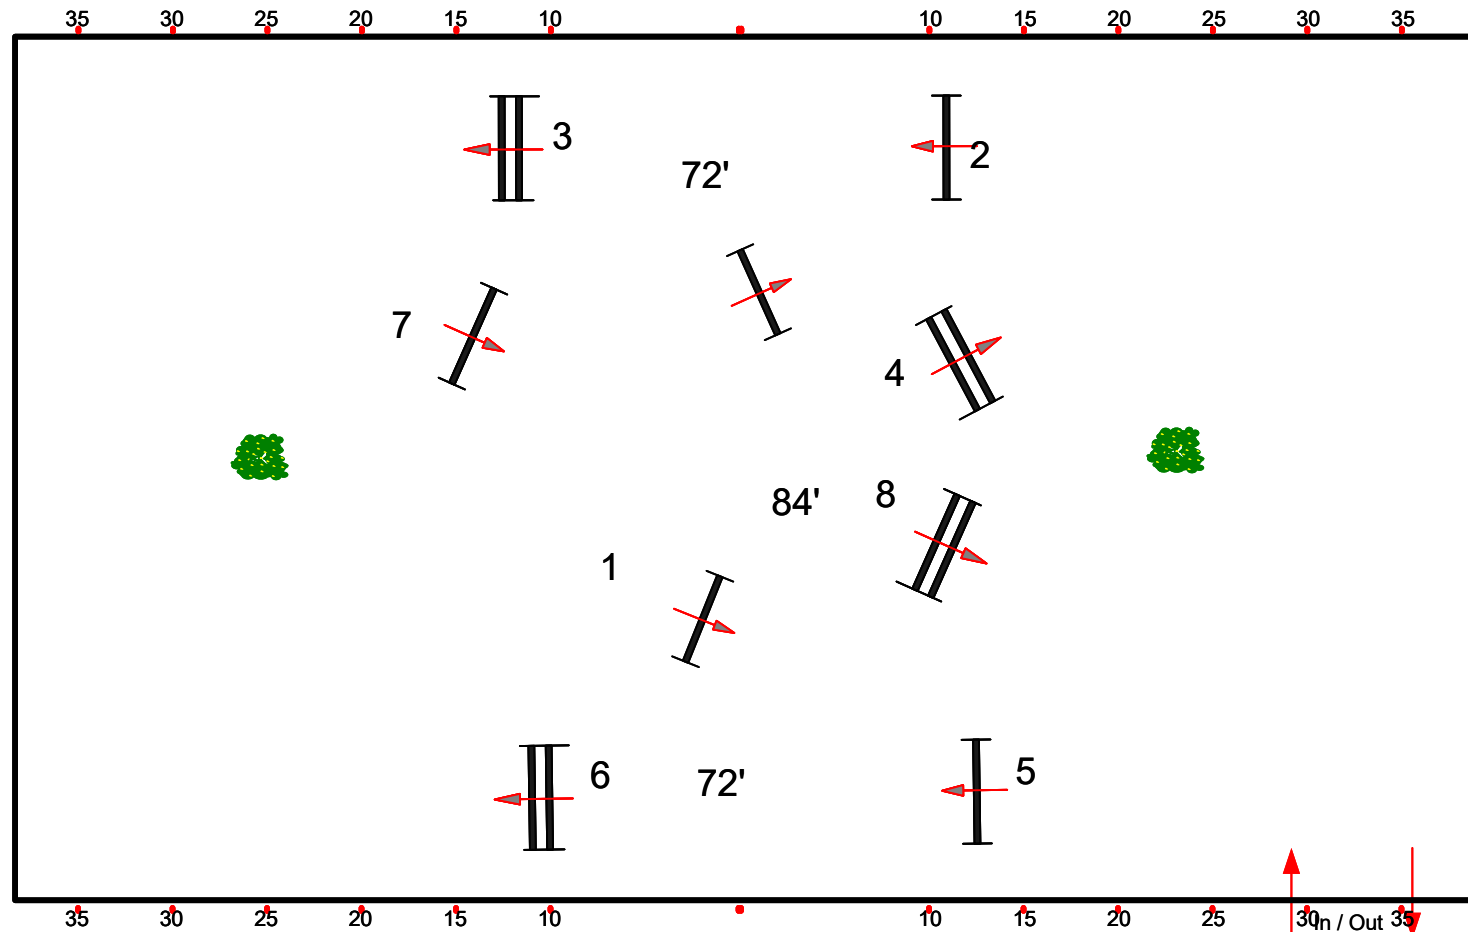

Winter Equestrian Festival

Sunday, March 29, 2026

South Ring

Fences 1-4

First Cross Rail Round

1

South Ring 1 : 400

Course Designer Jasen Shelley

Winter Equestrian Festival

Sunday, March 29, 2026

South Ring

Fences 1-4

Second Cross Rail Round

2

South Ring 1 : 400

Course Designer Jasen Shelley

Winter Equestrian Festival

Sunday, March 29, 2026

South Ring

Fences 1-8

First Hunter Round
Short/Rusty
Stirrup

Course Designer Jasen Shelley

3

South Ring 1 : 400

Winter Equestrian Festival

Sunday, March 29, 2026

South Ring

Fences 1-8

Second
Hunter
Round
Short/Rusty
Stirrup

4

South Ring 1 : 400

Course Designer Jasen Shelley