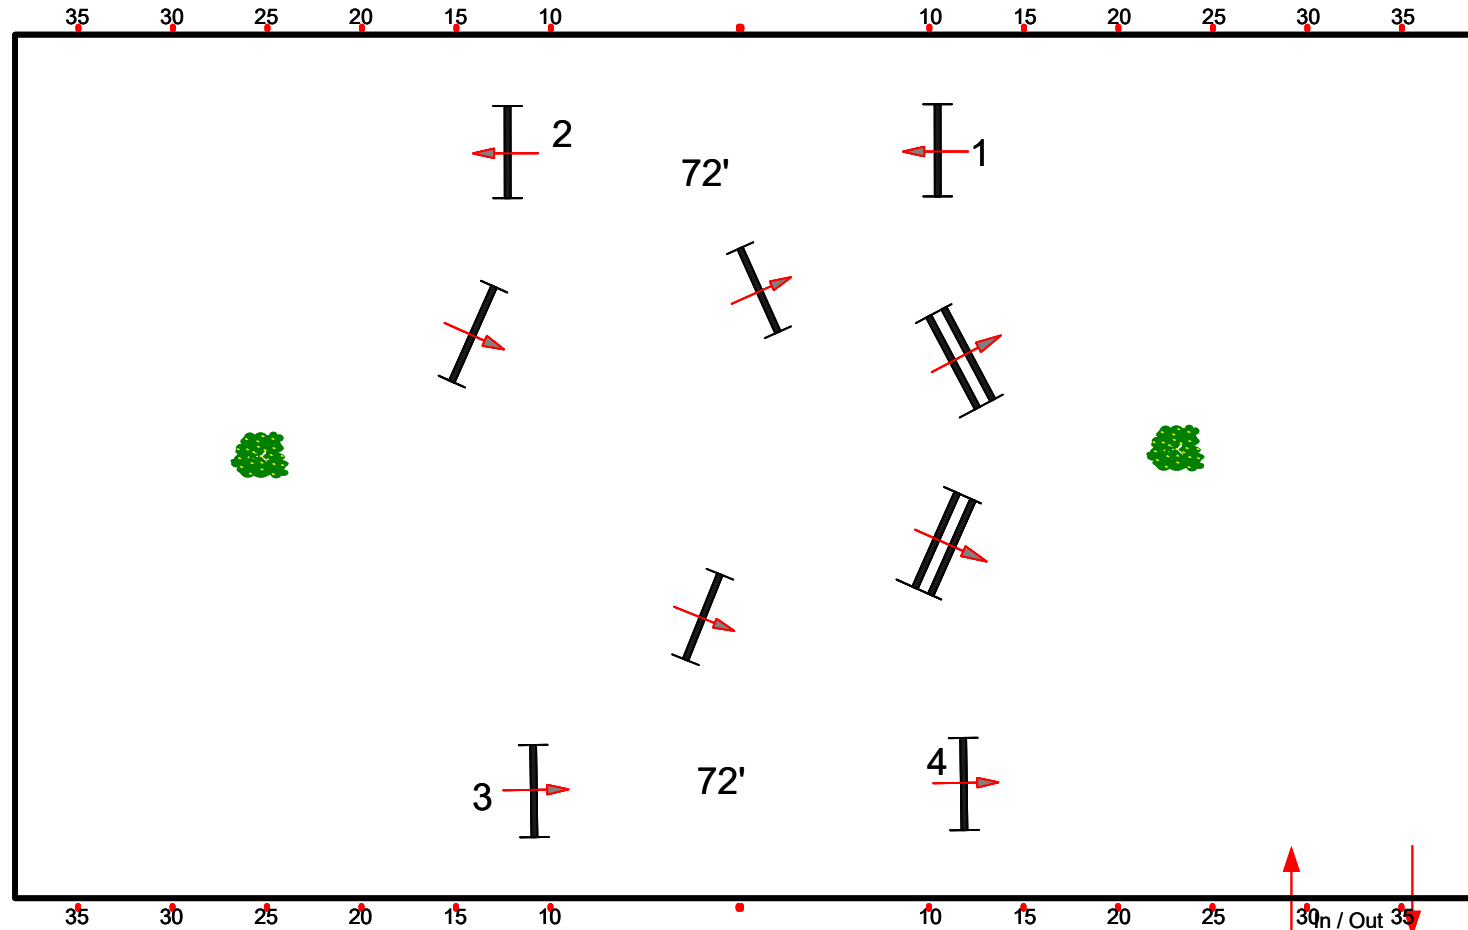

Winter Equestrian Festival

Sunday, March 29, 2026

South Ring

Fences 1-4

First Cross Rail Round

1

South Ring 1 : 400

Course Designer Jasen Shelley

Winter Equestrian Festival

Sunday, March 29, 2026

South Ring

Fences 1-4

Second Cross Rail Round

2

South Ring 1 : 400

Course Designer Jasen Shelley

Winter Equestrian Festival

Sunday, March 29, 2026

South Ring

Fences 1-8

First Hunter Round
Short/Rusty
Stirrup

Course Designer Jasen Shelley

3

South Ring 1 : 400

Winter Equestrian Festival

Sunday, March 29, 2026

South Ring

Fences 1-8

Second
Hunter
Round
Short/Rusty
Stirrup

4

South Ring 1 : 400

Course Designer Jasen Shelley