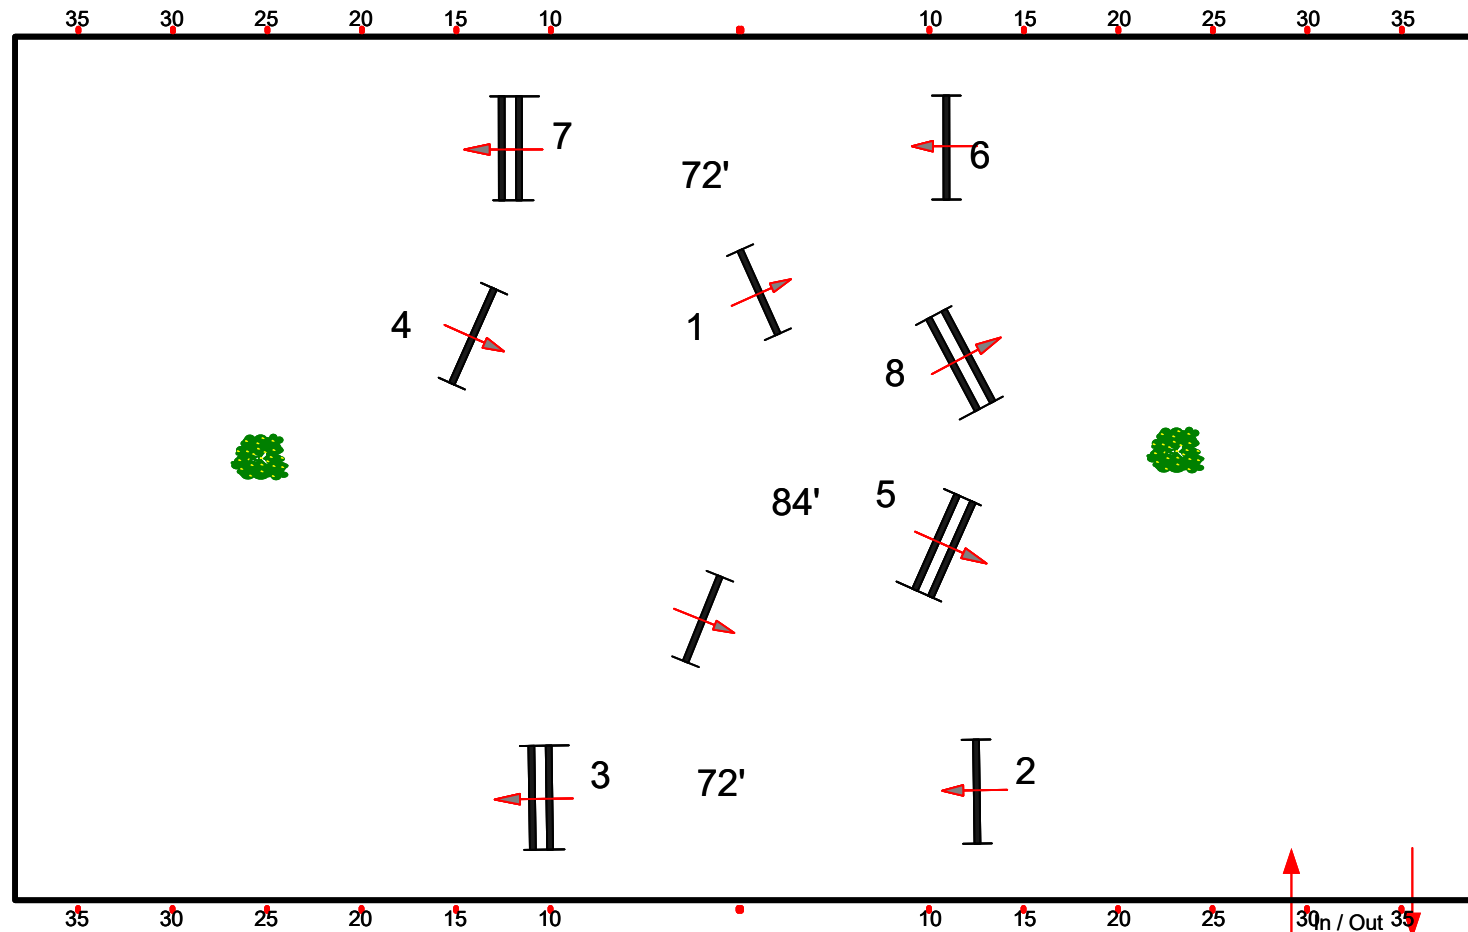

Winter Equestrian Festival

Sunday, March 29, 2026

South Ring

Fences 1-8

First Hunter Round
Short/Rusty
Stirrup

Course Designer Jasen Shelley

3

South Ring 1 : 400

Winter Equestrian Festival

Sunday, March 29, 2026

South Ring

Fences 1-8

Second
Hunter
Round
Short/Rusty
Stirrup

4

South Ring 1 : 400

Course Designer Jasen Shelley