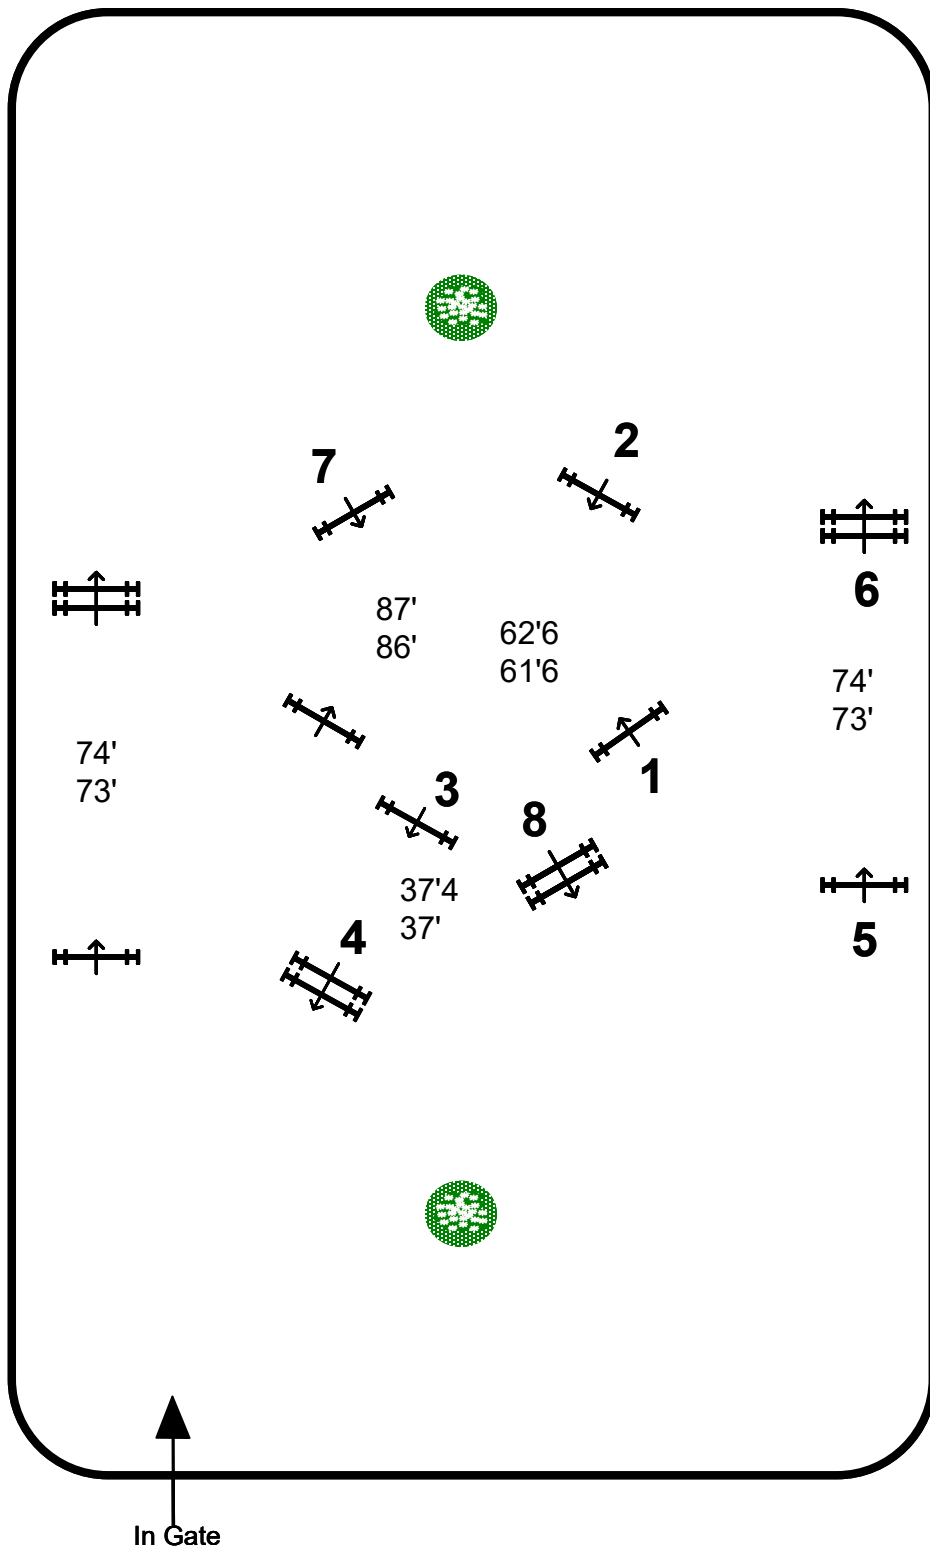

WEF 12 ROLEX WCHR/AA

ROST ARENA

SUNDAY

Ad Amy & JUNIOR FIRST HUNTER ROUND

FENCES 1-8

CD:Ken Krome

WEF 12 ROLEX WCHR/AA

 Wellington
International

ROST ARENA

S
U
N
D
A
Y

Ad Amy & JUNIOR SECOND HUNTER ROUND

FENCES 1-8

CD:Ken Krome

WEF 12 ROLEX WCHR/AA

Wellington
International

ROST ARENA

S
U
N
D
A
Y

Low Adult FIRST HUNTER ROUND

FENCES 1-8

CD:Ken Krome

WEF 12 ROLEX WCHR/AA

ROST ARENA

SUNDAY

Low Adult SECOND HUNTER ROUND