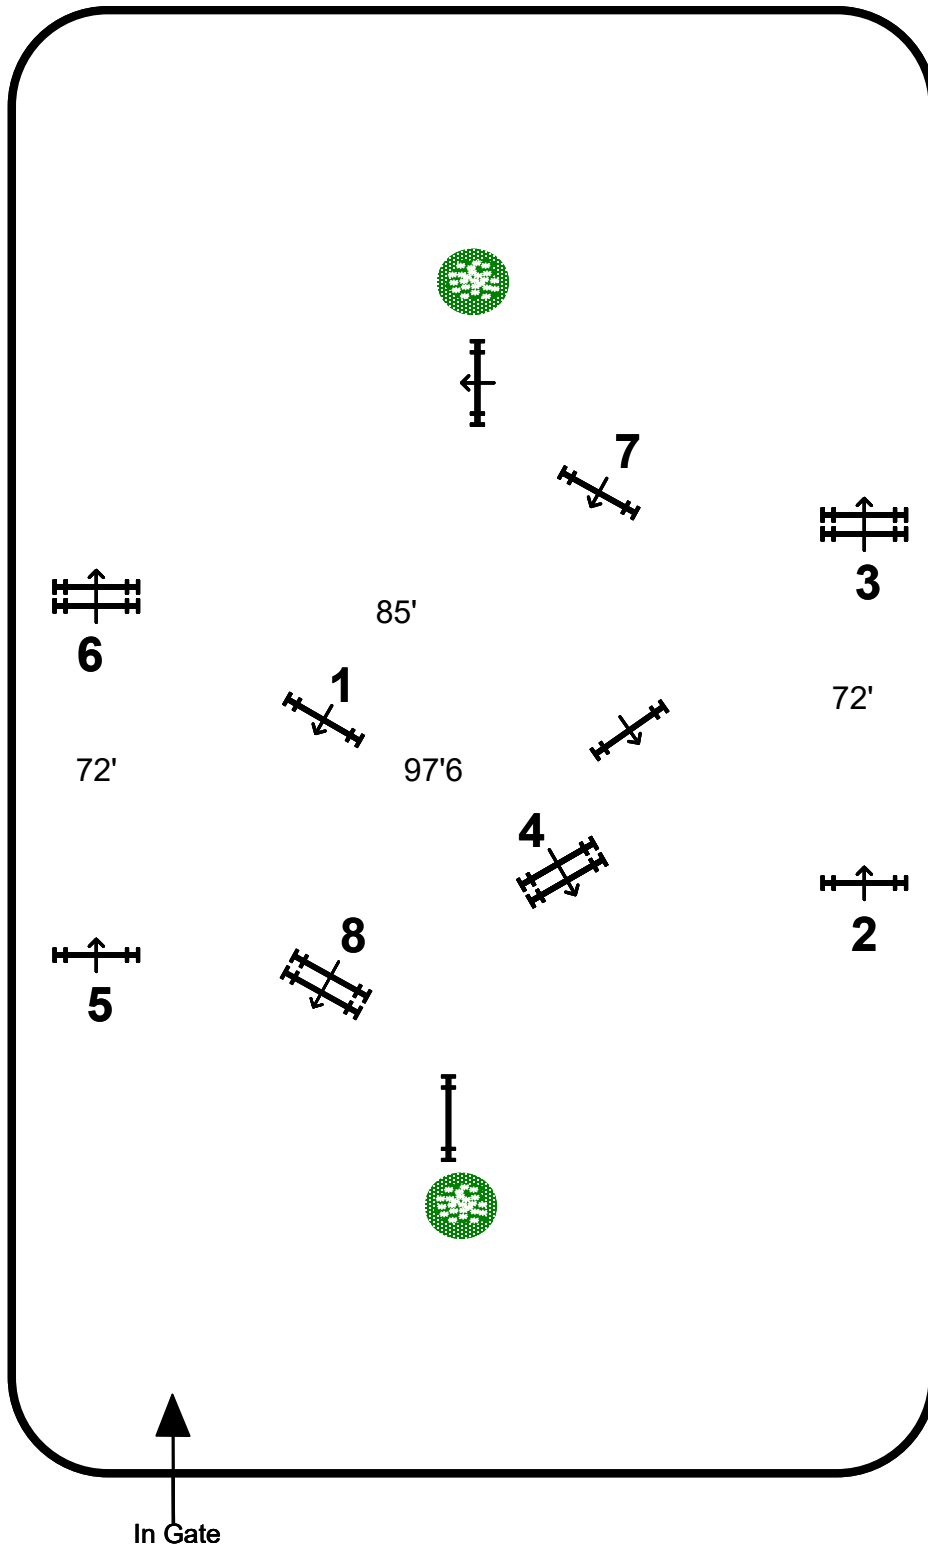

WEF 12 ROLEX WCHR/AA

ROST ARENA

SUNDAY

Ad Amy & JUNIOR FIRST HUNTER ROUND

FENCES 1-8

CD:Ken Krome

WEF 12 ROLEX WCHR/AA

 Wellington
International

ROST ARENA

S
U
N
D
A
Y

Ad Amy & JUNIOR SECOND HUNTER ROUND

FENCES 1-8

CD:Ken Krome

WEF 12 ROLEX WCHR/AA

Wellington
International

ROST ARENA

S
U
N
D
A
Y

Low Adult FIRST HUNTER ROUND

FENCES 1-8

CD:Ken Krome

WEF 12 ROLEX WCHR/AA

ROST ARENA

SUNDAY

Low Adult SECOND HUNTER ROUND