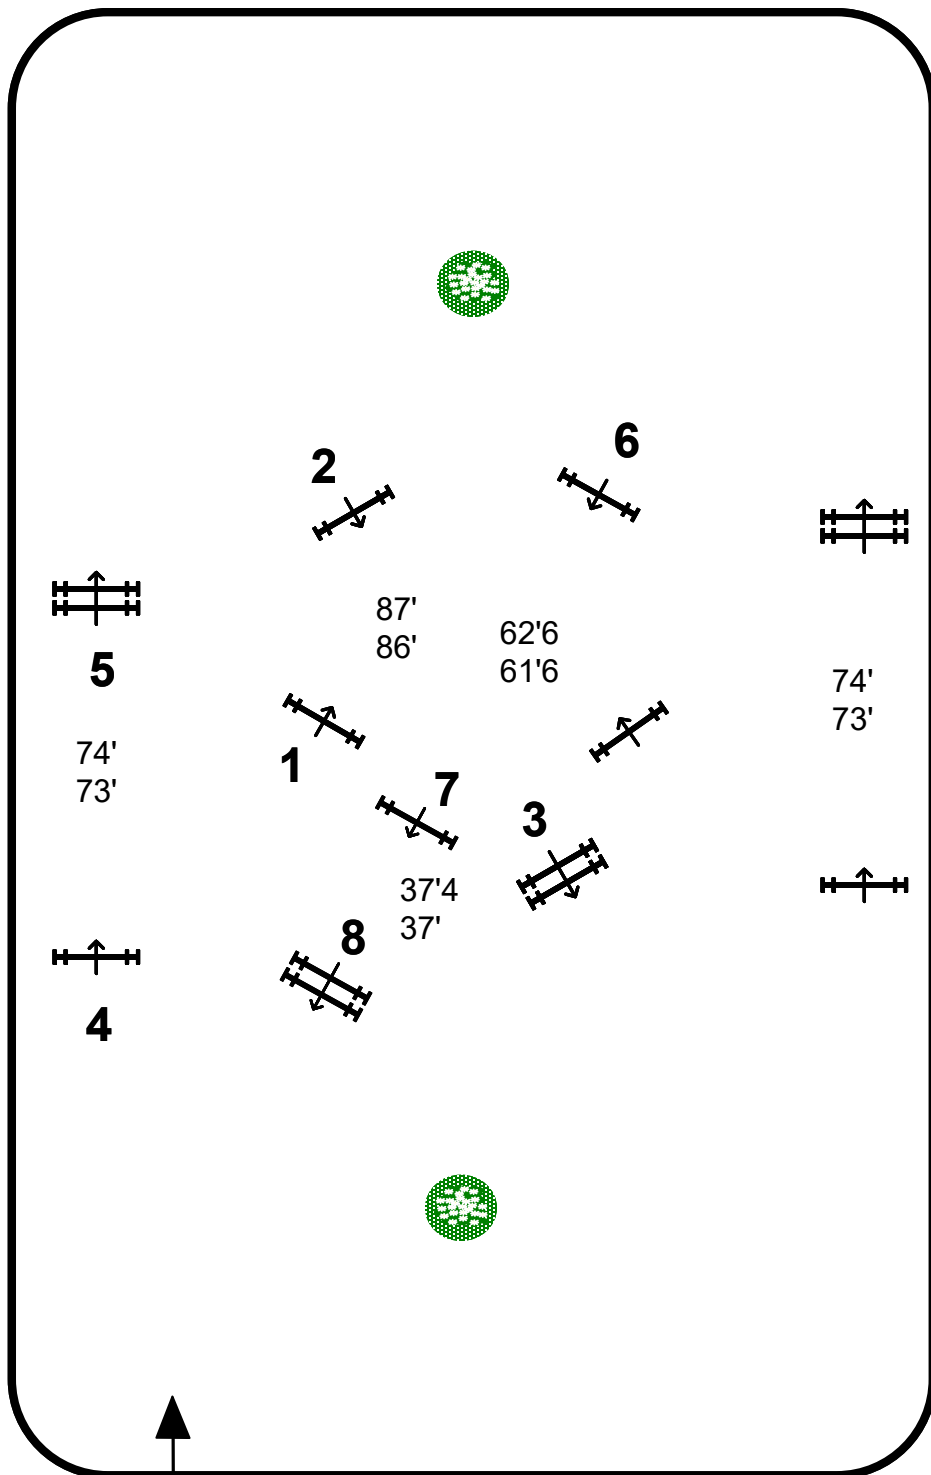

WEF 12 ROLEX WCHR/AA

ROST ARENA

SUNDAY

Ad Amy & JUNIOR FIRST HUNTER ROUND

FENCES 1-8

CD:Ken Krome

WEF 12 ROLEX WCHR/AA

 Wellington
International

ROST ARENA

S
U
N
D
A
Y

Ad Amy & JUNIOR SECOND HUNTER ROUND

FENCES 1-8

CD:Ken Krome

WEF 12 ROLEX WCHR/AA

Wellington
International

ROST ARENA

S
U
N
D
A
Y

Low Adult FIRST HUNTER ROUND

FENCES 1-8

CD:Ken Krome

WEF 12 ROLEX WCHR/AA

ROST ARENA

SUNDAY

Low Adult SECOND HUNTER ROUND