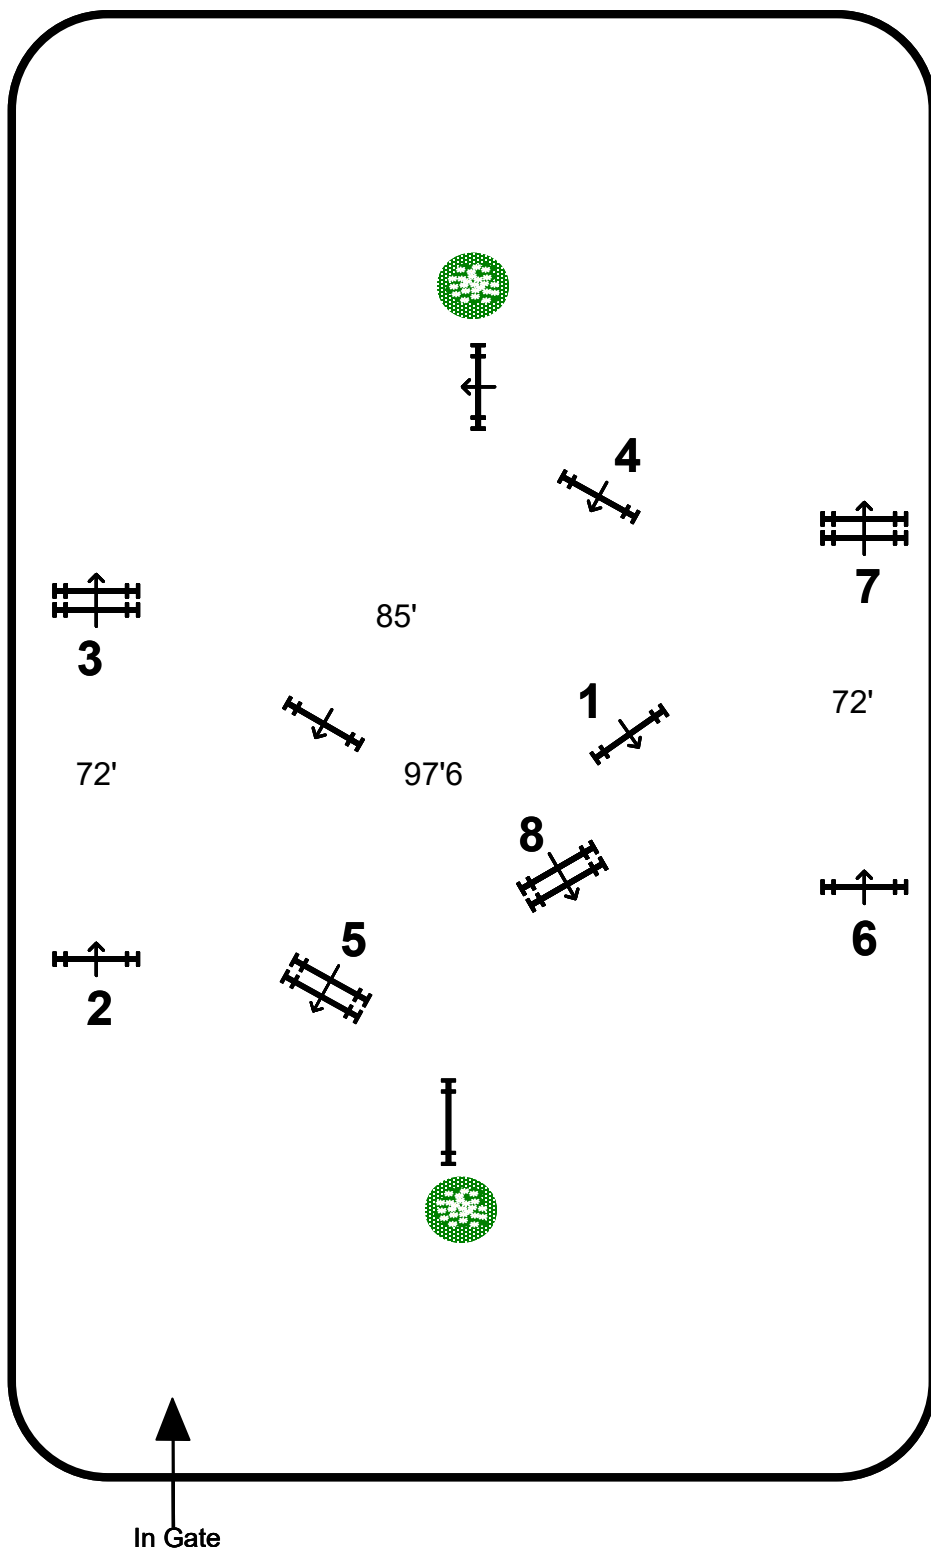

WEF 12 ROLEX WCHR/AA

ROST ARENA

SUNDAY

Ad Amy & JUNIOR FIRST HUNTER ROUND

FENCES 1-8

CD:Ken Krome

WEF 12 ROLEX WCHR/AA

 Wellington
International

ROST ARENA

S
U
N
D
A
Y

Ad Amy & JUNIOR SECOND HUNTER ROUND

FENCES 1-8

CD:Ken Krome

WEF 12 ROLEX WCHR/AA

Wellington
International

ROST ARENA

S
U
N
D
A
Y

Low Adult FIRST HUNTER ROUND

FENCES 1-8

CD:Ken Krome

WEF 12 ROLEX WCHR/AA

ROST ARENA

SUNDAY

Low Adult SECOND HUNTER ROUND