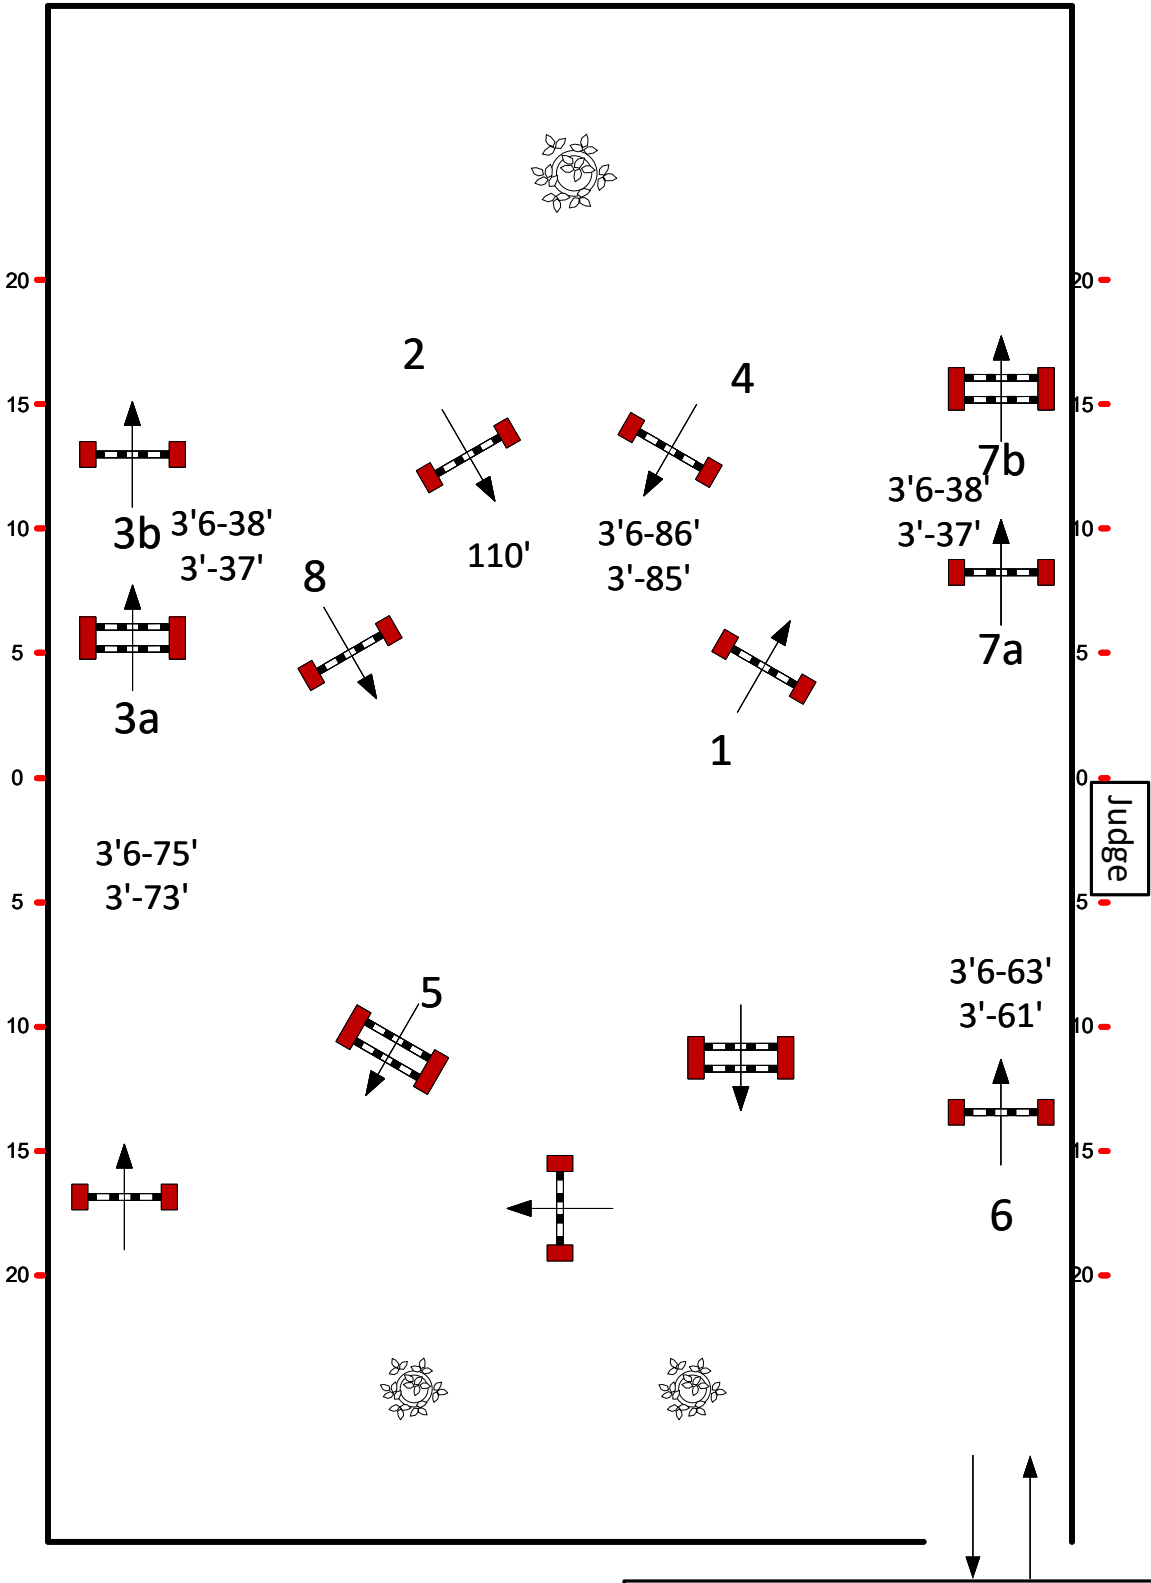

WEF 12
Rolex

Sunday, March 29, 2026

Ring 9

3094. Bruno
Delgrange Palm
Beach Adult
Medal

Fences 1-8

Course Designer: Lewis Pack

*Courses posted online are subject to change.
Please verify at course board*

DRAWING SCALE: 1":30'