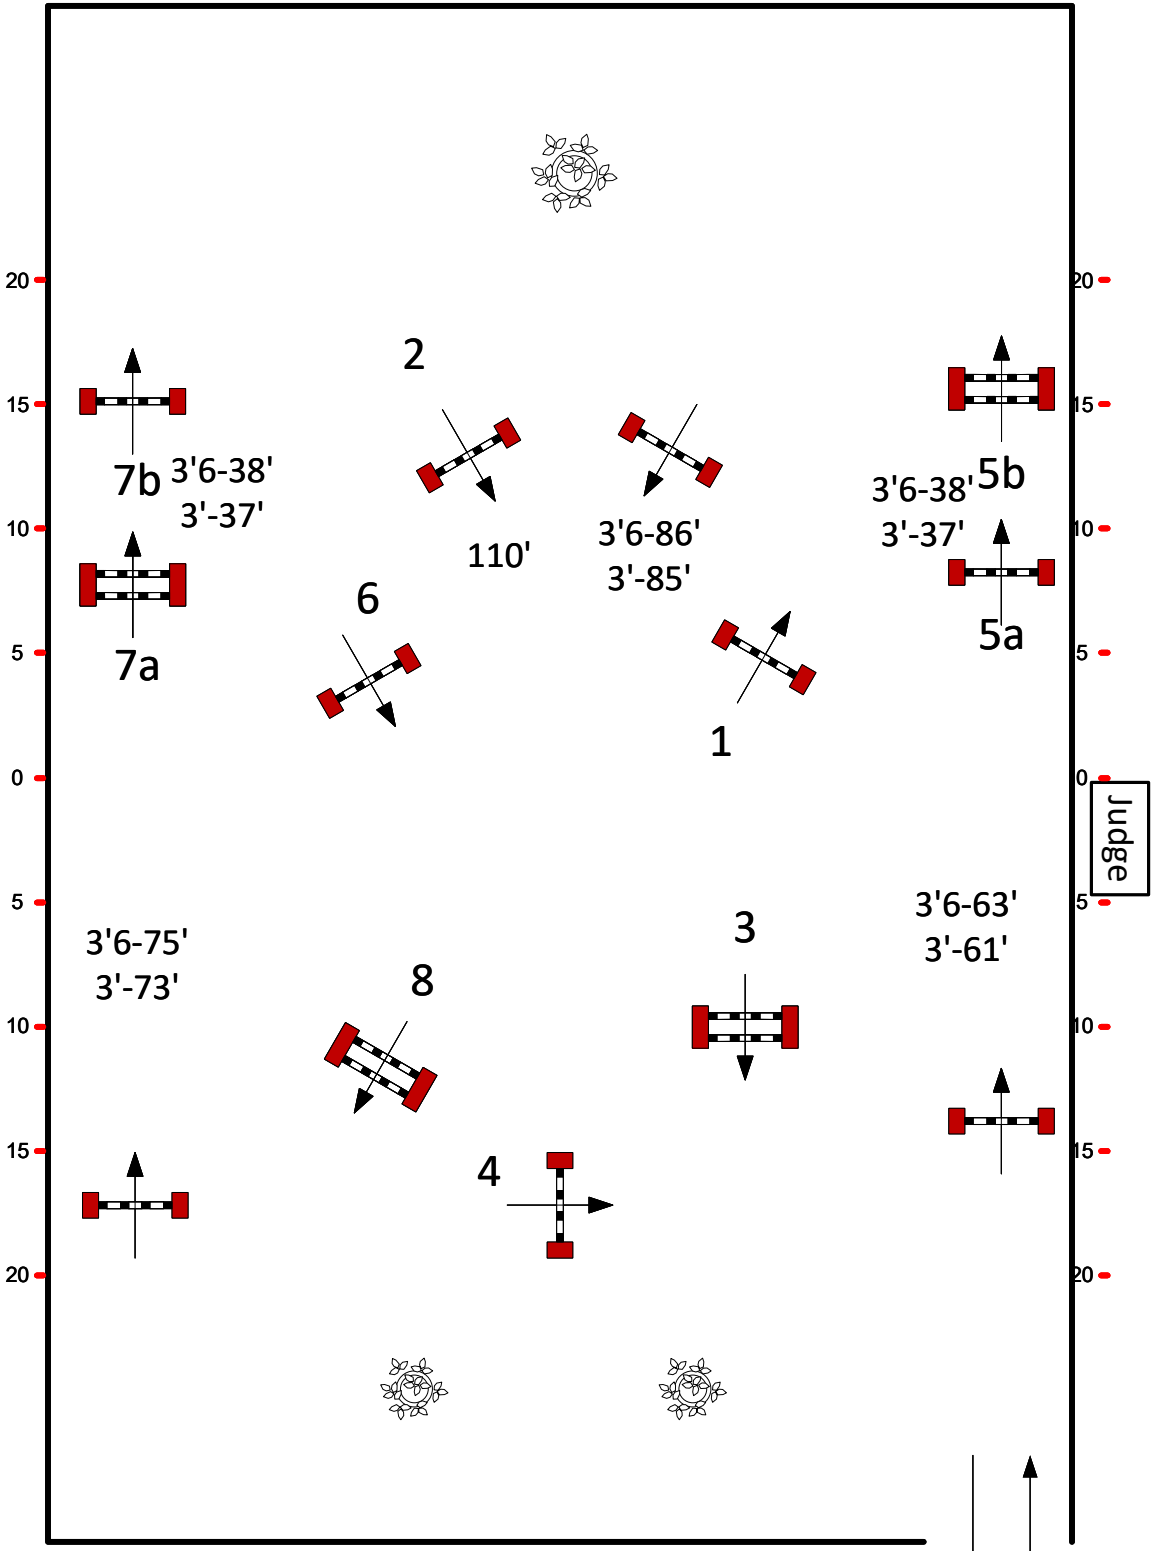

Courses posted online are subject to change.  
Please verify at course board

1

WEF 12
  
Rolex

Sunday, March 29, 2026

Ring 9

3030. Dover  
 Medal 3'6"  
 Fences 1-8

Course Designer: Lewis Pack

DRAWING SCALE: 1":30'

*Courses posted online are subject to change.  
 Please verify at course board*

DRAWING SCALE: 1":30'

WEF 12
  
Rolex

Sunday, March 29, 2026

Ring 9

3019. Adult Eq  
*First Round*  
 Fences 1-8

Course Designer: Lewis Pack

DRAWING SCALE: 1":30'

*Courses posted online are subject to change.  
 Please verify at course board*

WEF 12

Rolex

Sunday, March 29, 2026

Ring 9

3020. Adult Eq  
*Second Round*  
 Fences 1-8

Course Designer: Lewis Pack

*Courses posted online are subject to change.  
 Please verify at course board*

5

DRAWING SCALE: 1":30'