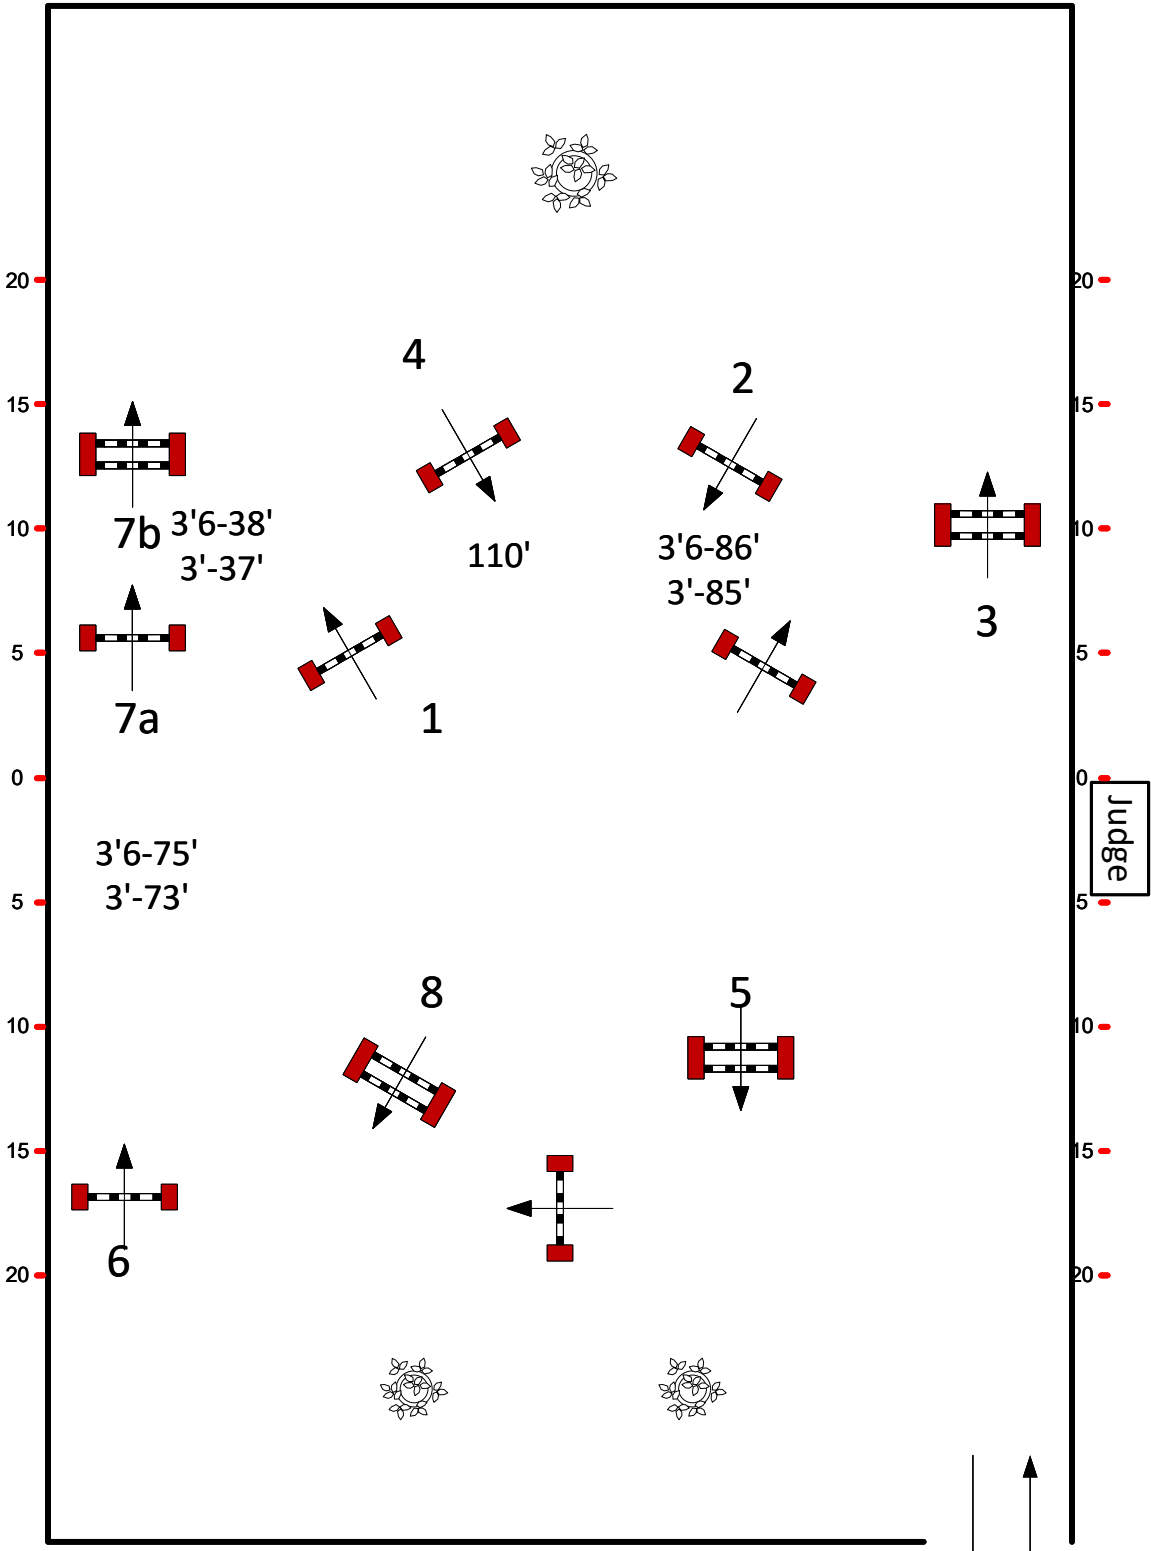

*Courses posted online are subject to change.  
 Please verify at course board*

DRAWING SCALE: 1":30'

WEF 12
  
Rolex

Sunday, March 29, 2026

Ring 9

3019. Adult Eq  
*First Round*  
 Fences 1-8

Course Designer: Lewis Pack

DRAWING SCALE: 1":30'

*Courses posted online are subject to change.  
 Please verify at course board*

WEF 12

Rolex

Sunday, March 29, 2026

Ring 9

3020. Adult Eq  
*Second Round*  
 Fences 1-8

Course Designer: Lewis Pack

*Courses posted online are subject to change.  
 Please verify at course board*

5

DRAWING SCALE: 1":30'