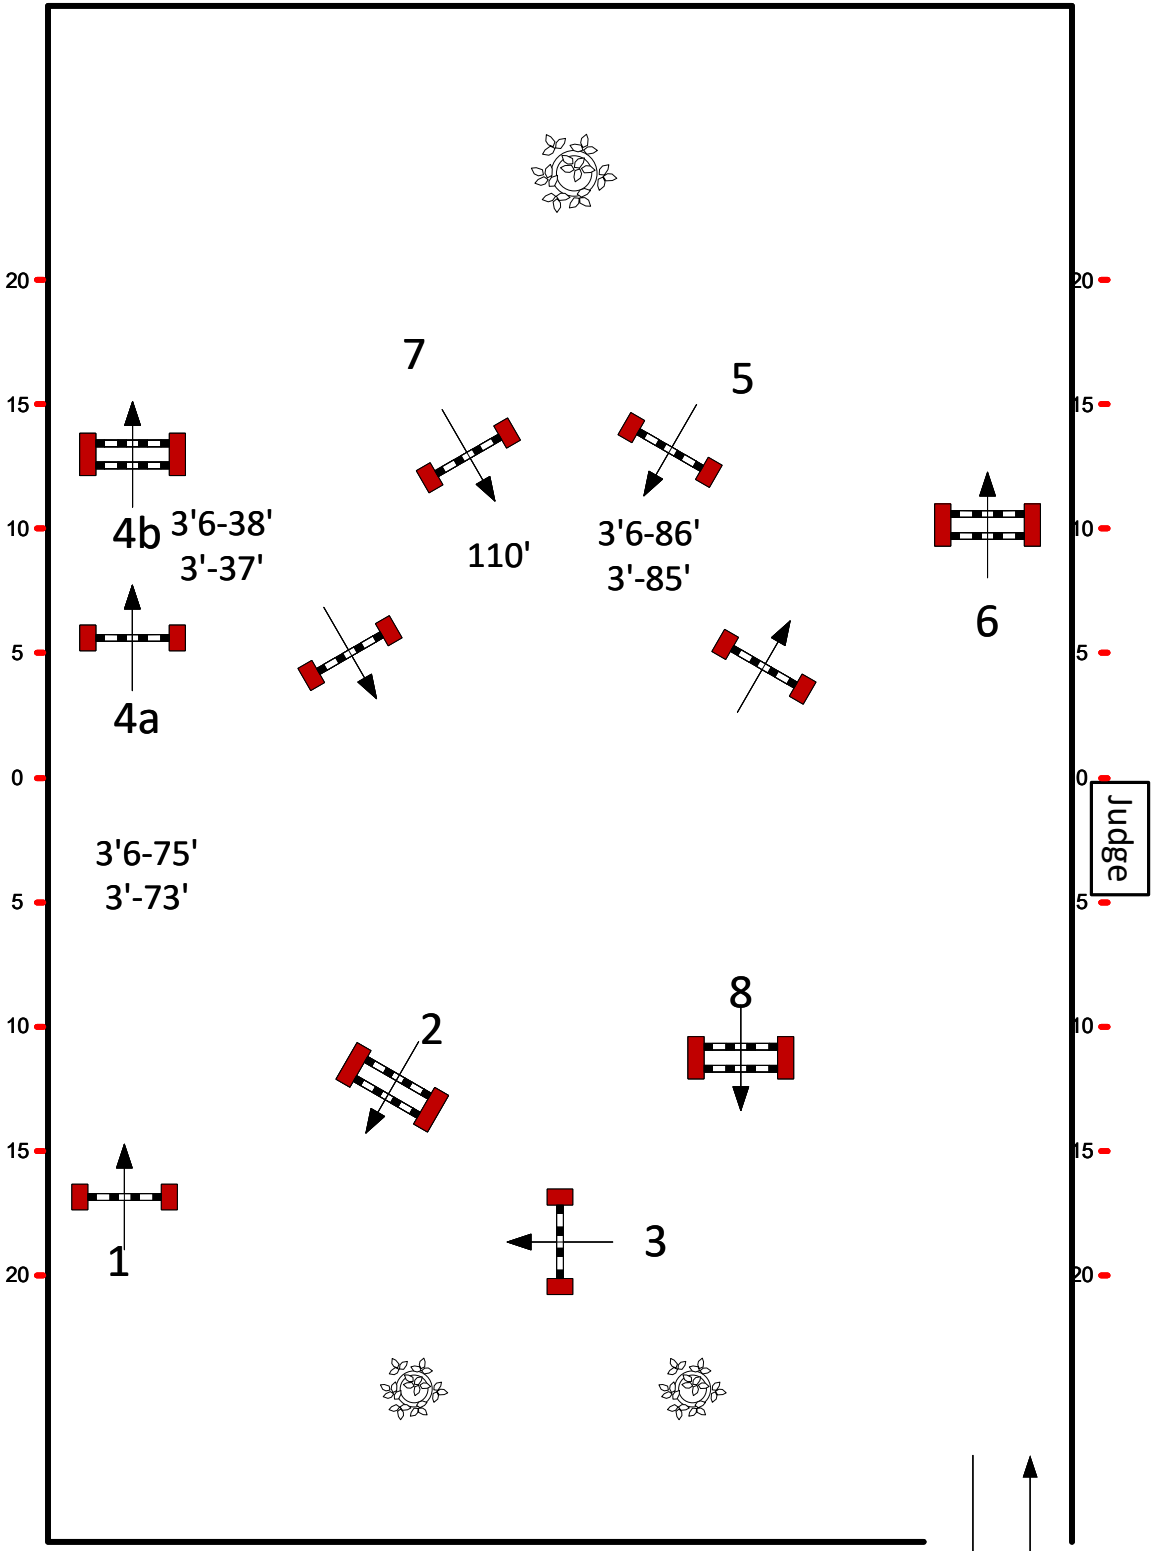

*Courses posted online are subject to change.  
 Please verify at course board*

DRAWING SCALE: 1":30'

WEF 12
  
Rolex

Sunday, March 29, 2026

Ring 9

3019. Adult Eq  
*First Round*  
 Fences 1-8

Course Designer: Lewis Pack

DRAWING SCALE: 1":30'

*Courses posted online are subject to change.  
 Please verify at course board*

WEF 12

Rolex

Sunday, March 29, 2026

Ring 9

3020. Adult Eq  
*Second Round*  
 Fences 1-8

Course Designer: Lewis Pack

*Courses posted online are subject to change.  
 Please verify at course board*

5

DRAWING SCALE: 1":30'