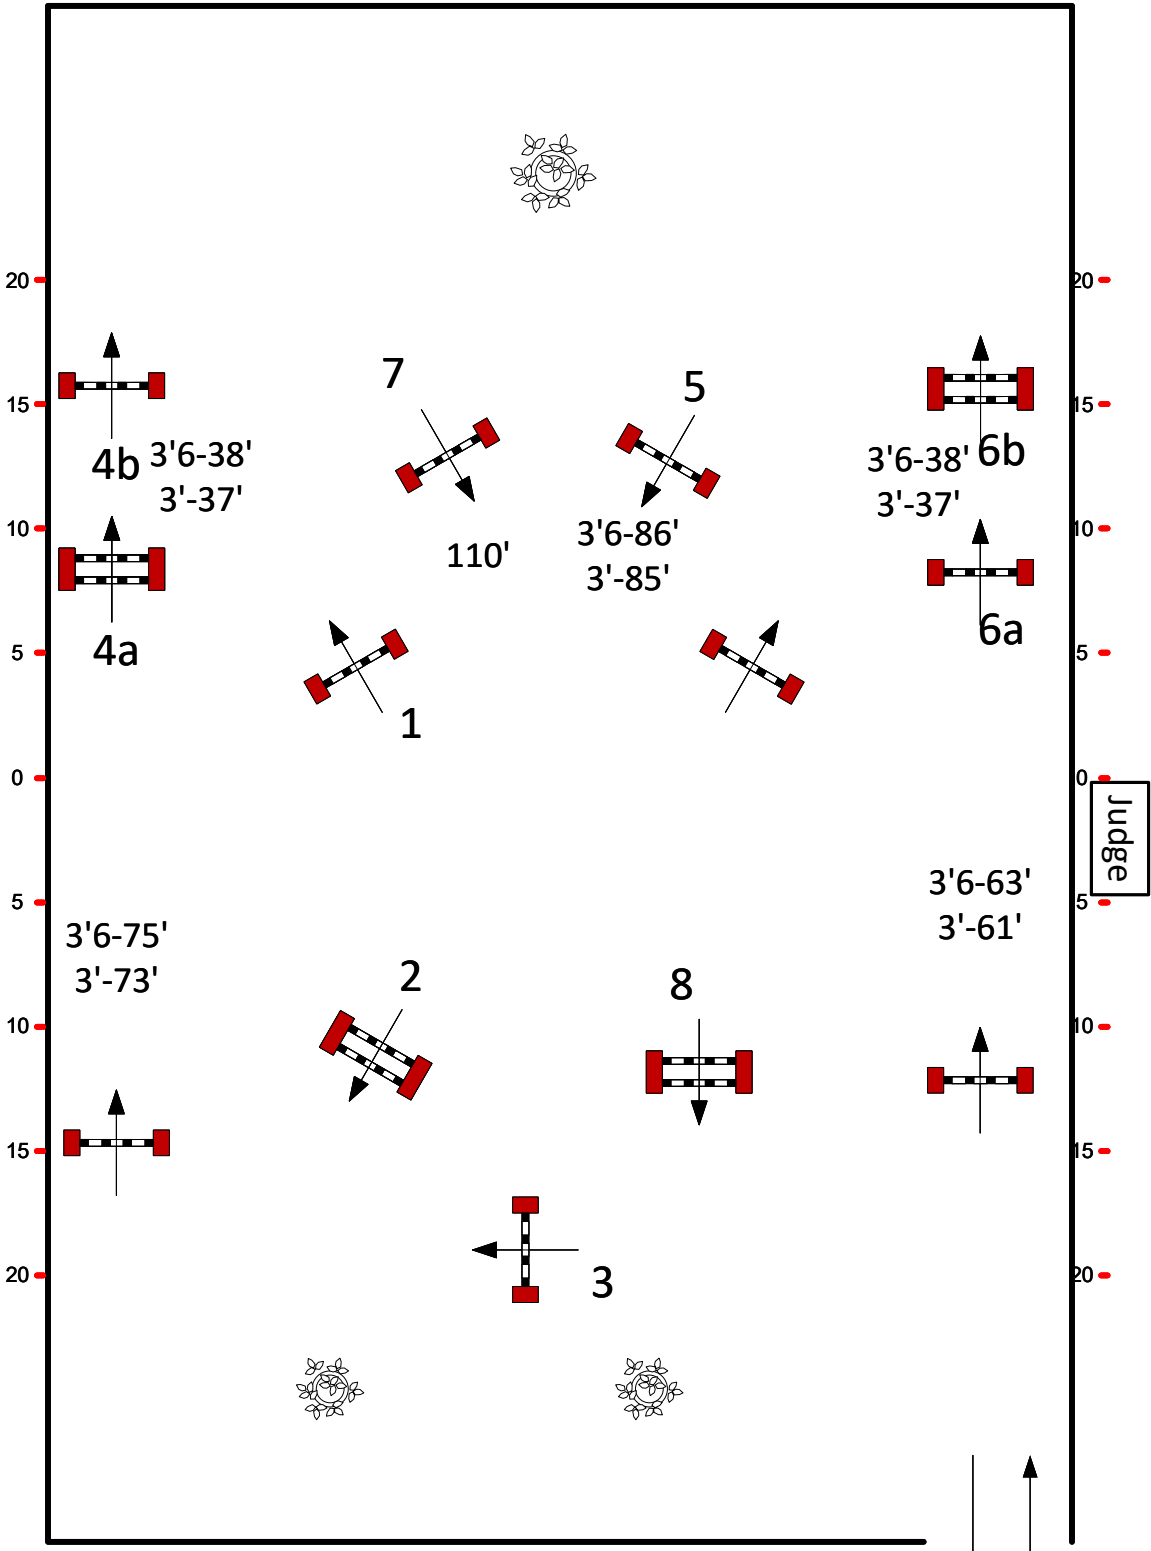

WEF 12

Rolex

Sunday, March 29, 2026

Ring 9

3040. ASPCA 3'6"

Fences 1-8

Course Designer: Lewis Pack

DRAWING SCALE: 1"=30'

Courses posted online are subject to change.  
Please verify at course board

1

WEF 12
  
Rolex

Sunday, March 29, 2026

Ring 9

3030. Dover  
 Medal 3'6"  
 Fences 1-8

Course Designer: Lewis Pack

DRAWING SCALE: 1":30'

*Courses posted online are subject to change.  
 Please verify at course board*

DRAWING SCALE: 1":30'

WEF 12
  
Rolex

Sunday, March 29, 2026

Ring 9

3019. Adult Eq  
*First Round*  
 Fences 1-8

Course Designer: Lewis Pack

*Courses posted online are subject to change.  
 Please verify at course board*

5

DRAWING SCALE: 1":30'