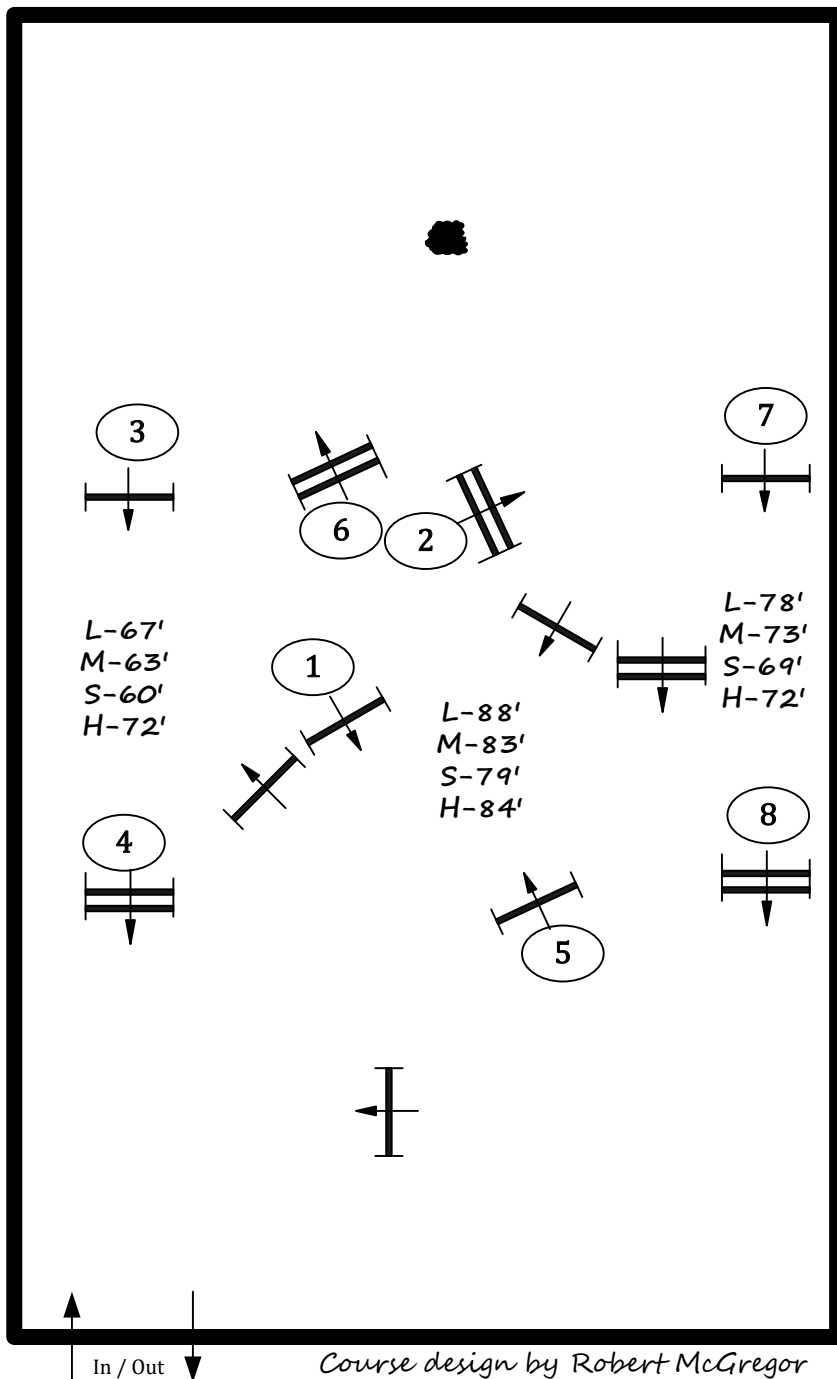

Large Pony Hunter Classic

Course design by Robert McGregor

Winter Equestrian Festival

WEF 12

Ring 11

First Course

fences 1-8

Childrens Pony Hunter
Small/Medium

L-67'
M-63'
S-60'
H-72'

L-78'
M-73'
S-69'
H-72'

L-88'
M-83'
S-79'
H-84'

L-67'
M-63'
S-60'
H-72'

L-78'
M-73'
S-69'
H-72'

In / Out

Course design by Robert McGregor