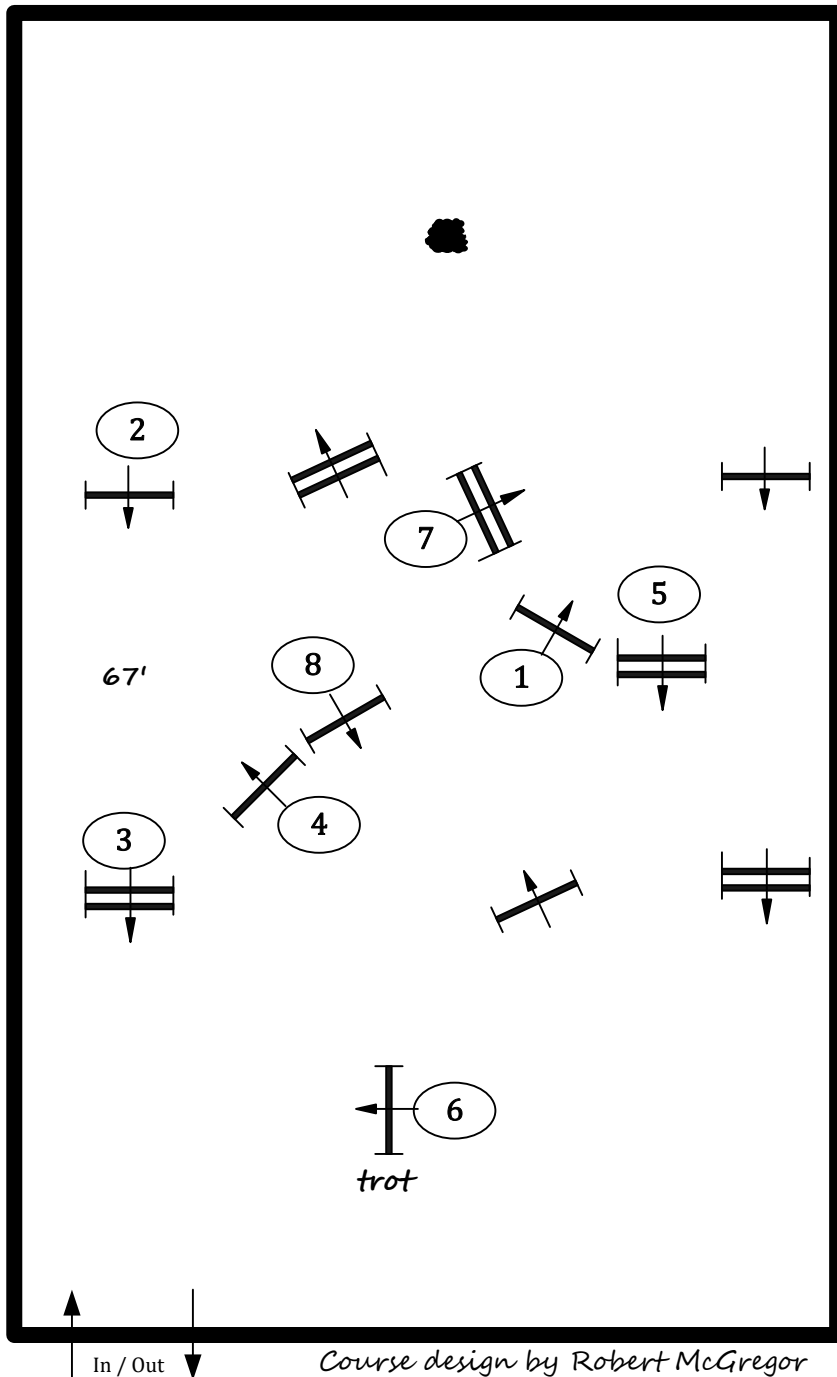

Ring 11

Second Course handy

fences 1-8

Large Pony Hunter

In / Out

Course design by Robert McGregor

Winter Equestrian Festival

WEF 12

L-67'
M-63'
S-60'
H-72'

L-78'
M-73'
S-69'
H-72'

L-88'
M-83'
S-79'
H-84'

L-67'
M-63'
S-60'
H-72'

L-78'
M-73'
S-69'
H-72'

In / Out

Course design by Robert McGregor