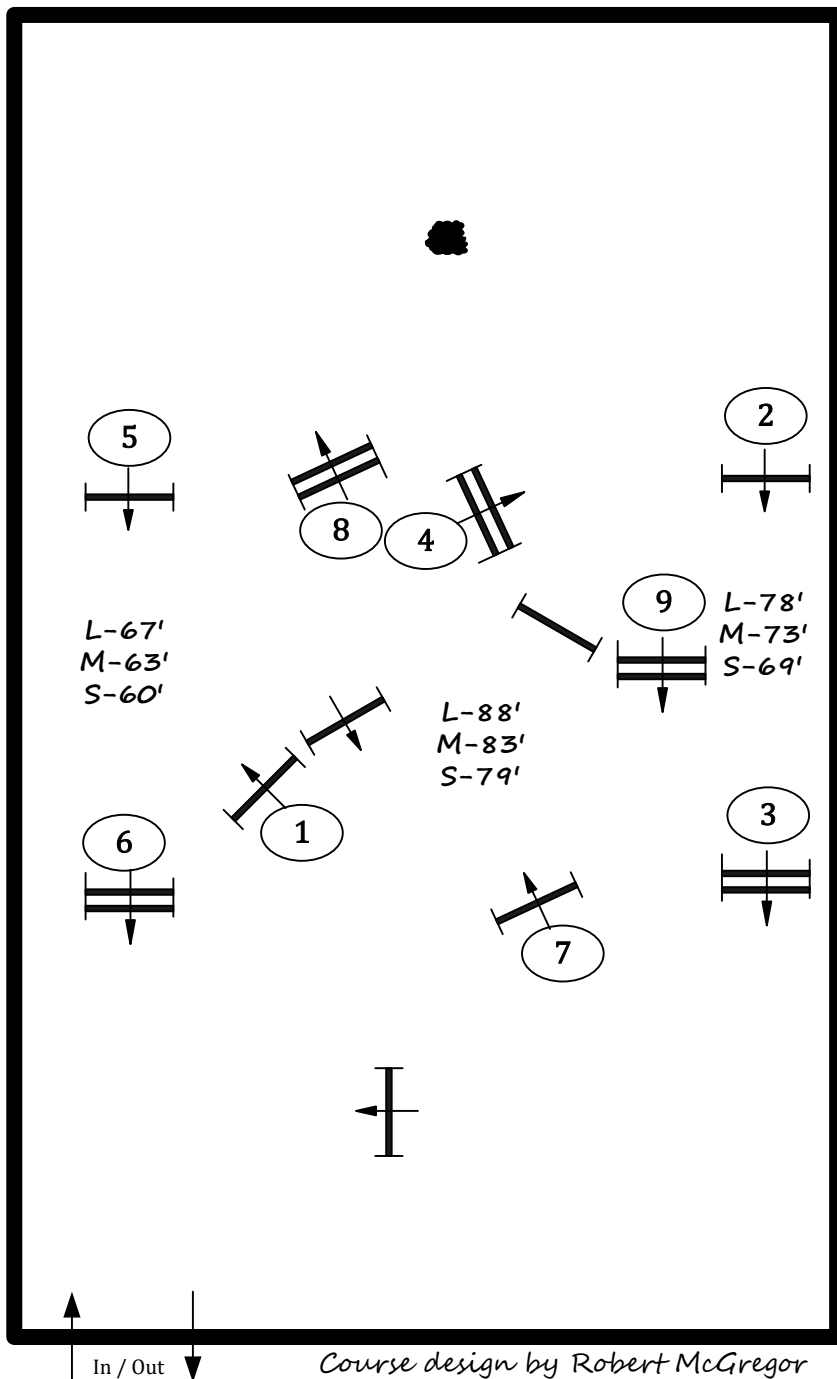

Winter Equestrian Festival

WEF 12

Ring 11

Classic Course

fences 1-9

Small Green Pony Classic

Medium Green Pony Classic

Large Green Pony Classic

Large Pony Hunter Classic

Course design by Robert McGregor

Winter Equestrian Festival

WEF 12

Ring 11

First Course

fences 1-8

Childrens Pony Hunter
Small/Medium

L-67'
M-63'
S-60'
H-72'

L-78'
M-73'
S-69'
H-72'

L-88'
M-83'
S-79'
H-84'

L-67'
M-63'
S-60'
H-72'

L-78'
M-73'
S-69'
H-72'

In / Out

Course design by Robert McGregor