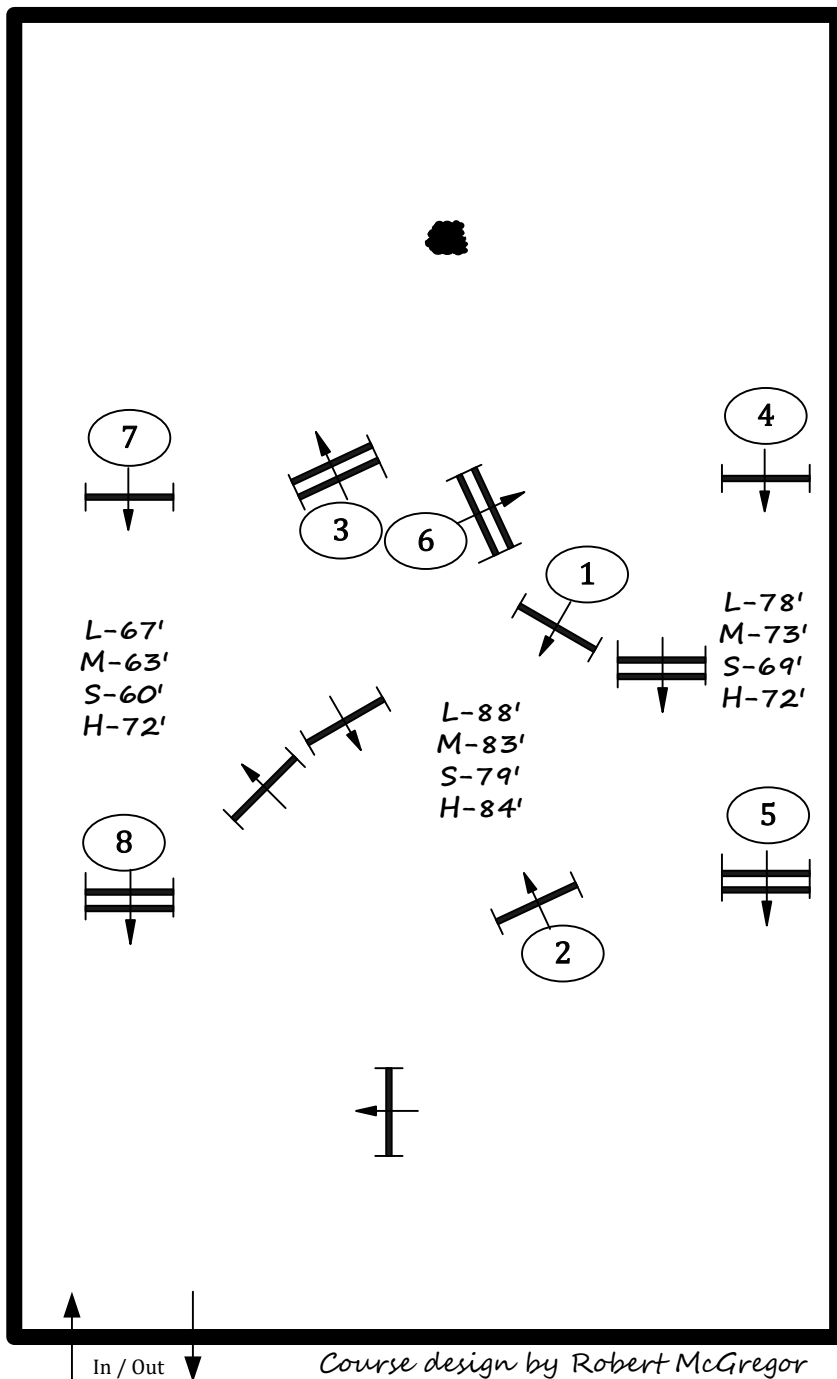

Winter Equestrian Festival

WEF 12

Ring 11

Second Course

fences 1-8

Childrens Pony Hunter
Small/Medium

Childrens Pony Hunter
Large

Small Green Pony Hunter

Medium Green Pony Hunter

Large Green Pony Hunter

L-67'
M-63'
S-60'
H-72'

L-78'
M-73'
S-69'
H-72'

L-88'
M-83'
S-79'
H-84'

L-67'
M-63'
S-60'
H-72'

L-78'
M-73'
S-69'
H-72'

In / Out

Course design by Robert McGregor