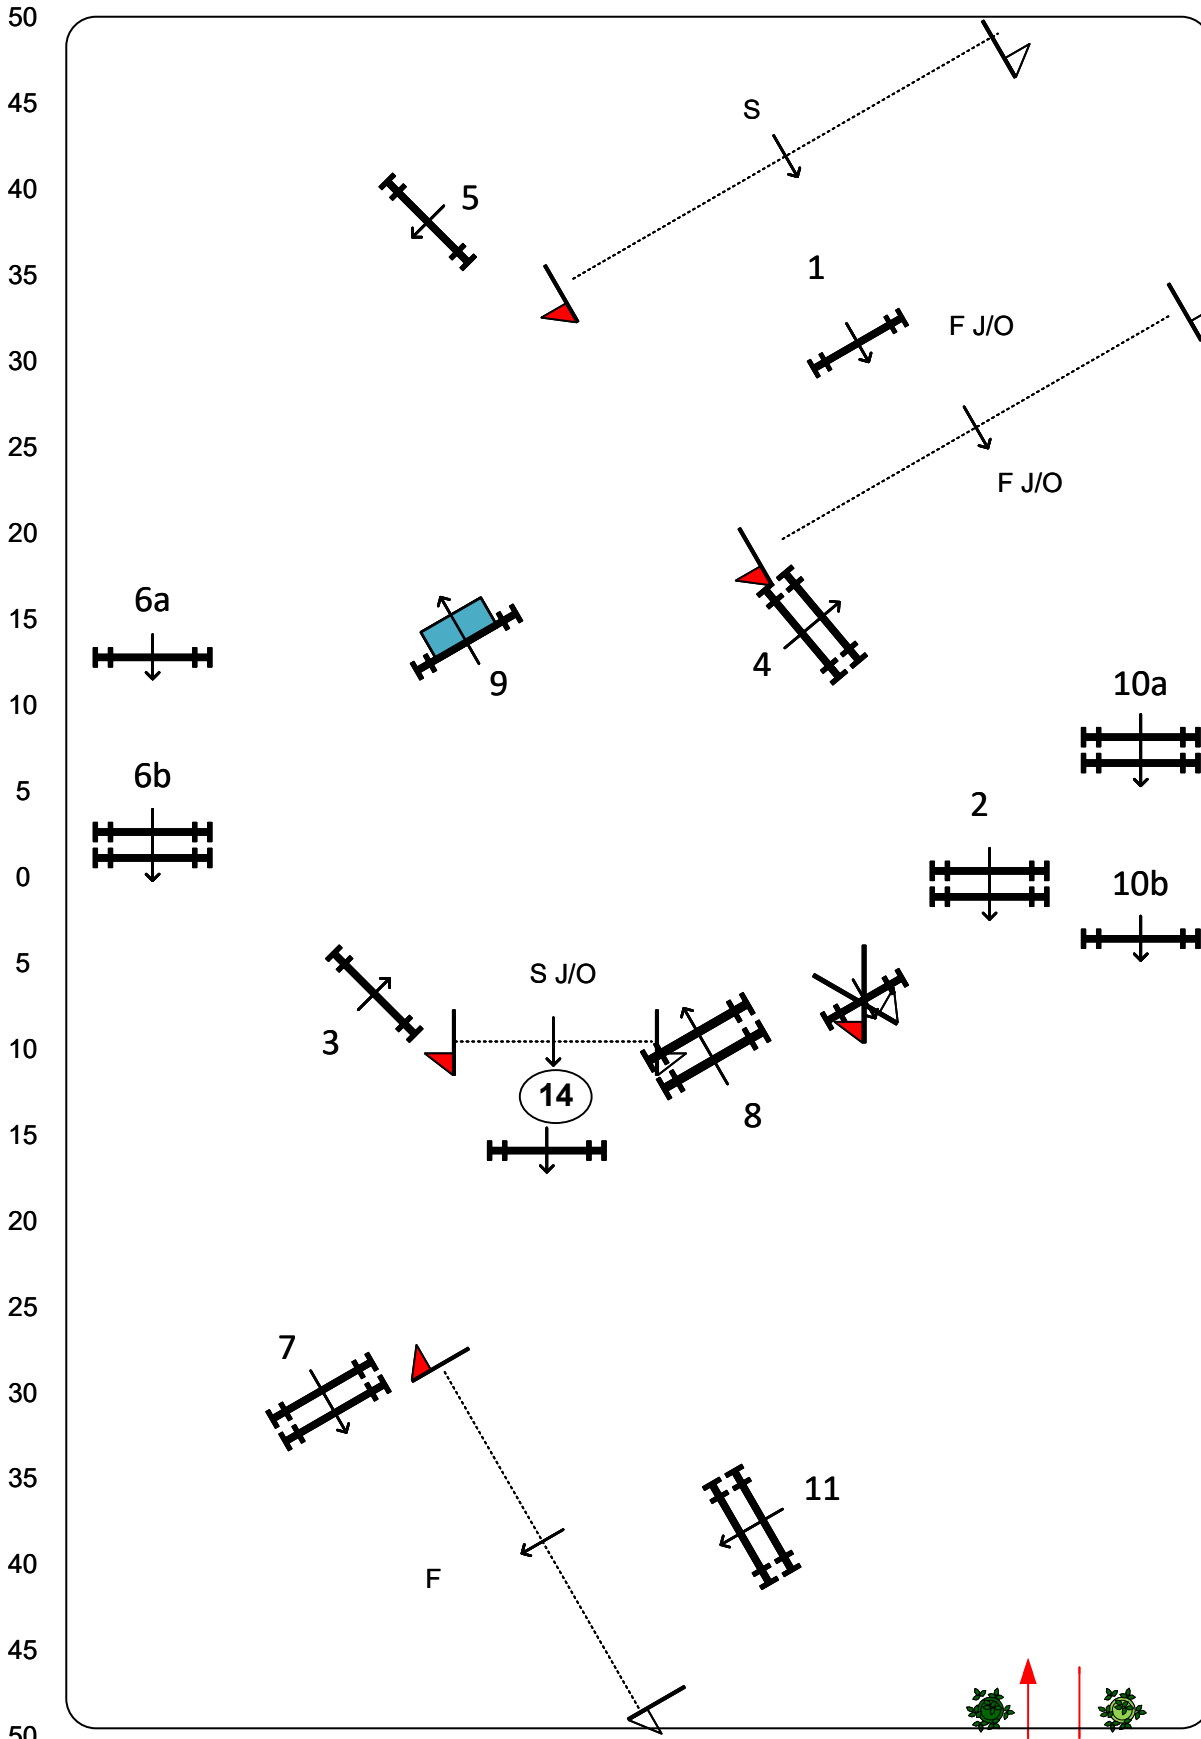

Wellington International

Sunday, March 29, 2026

Class: Class #1057 - Adult Amateur Modified Jumper. Class #1087 - Children's Modified Jumper

Ring 6

Return/Immediate Jump-Off

Class Specifications

FEI Article:
USEF Table: **II, (2b)**
Height: 1.15 m/3'9"

Speed:	360 m/min
Length:	460 m
Time:	77 sec
Time Limit:	154 sec

First Round
Fences: 1 to 11
 Individual
Efforts: 13

Jump-Off:
14-3-4-5-6ab-9-1
 Length: 280 m
 Time: **47 sec**
 Time Limit: 94 sec

2nd J/O:
 Length: 0 m
 Time: **0 sec**
 Time Limit: 0 sec

Return/Immediate Jump-Off

Class Specifications

FEI Article:
USEF Table: II, (2b)
Height: 1.15 m/3'9"

Speed: 360 m/min

Length: 470 m

Time: 79 sec

Time Limit: 158 sec

First Round

2nd J/O:

Length: 0 m

Time: 0 sec

Time Limit: 0 sec

CD
Ken Okken