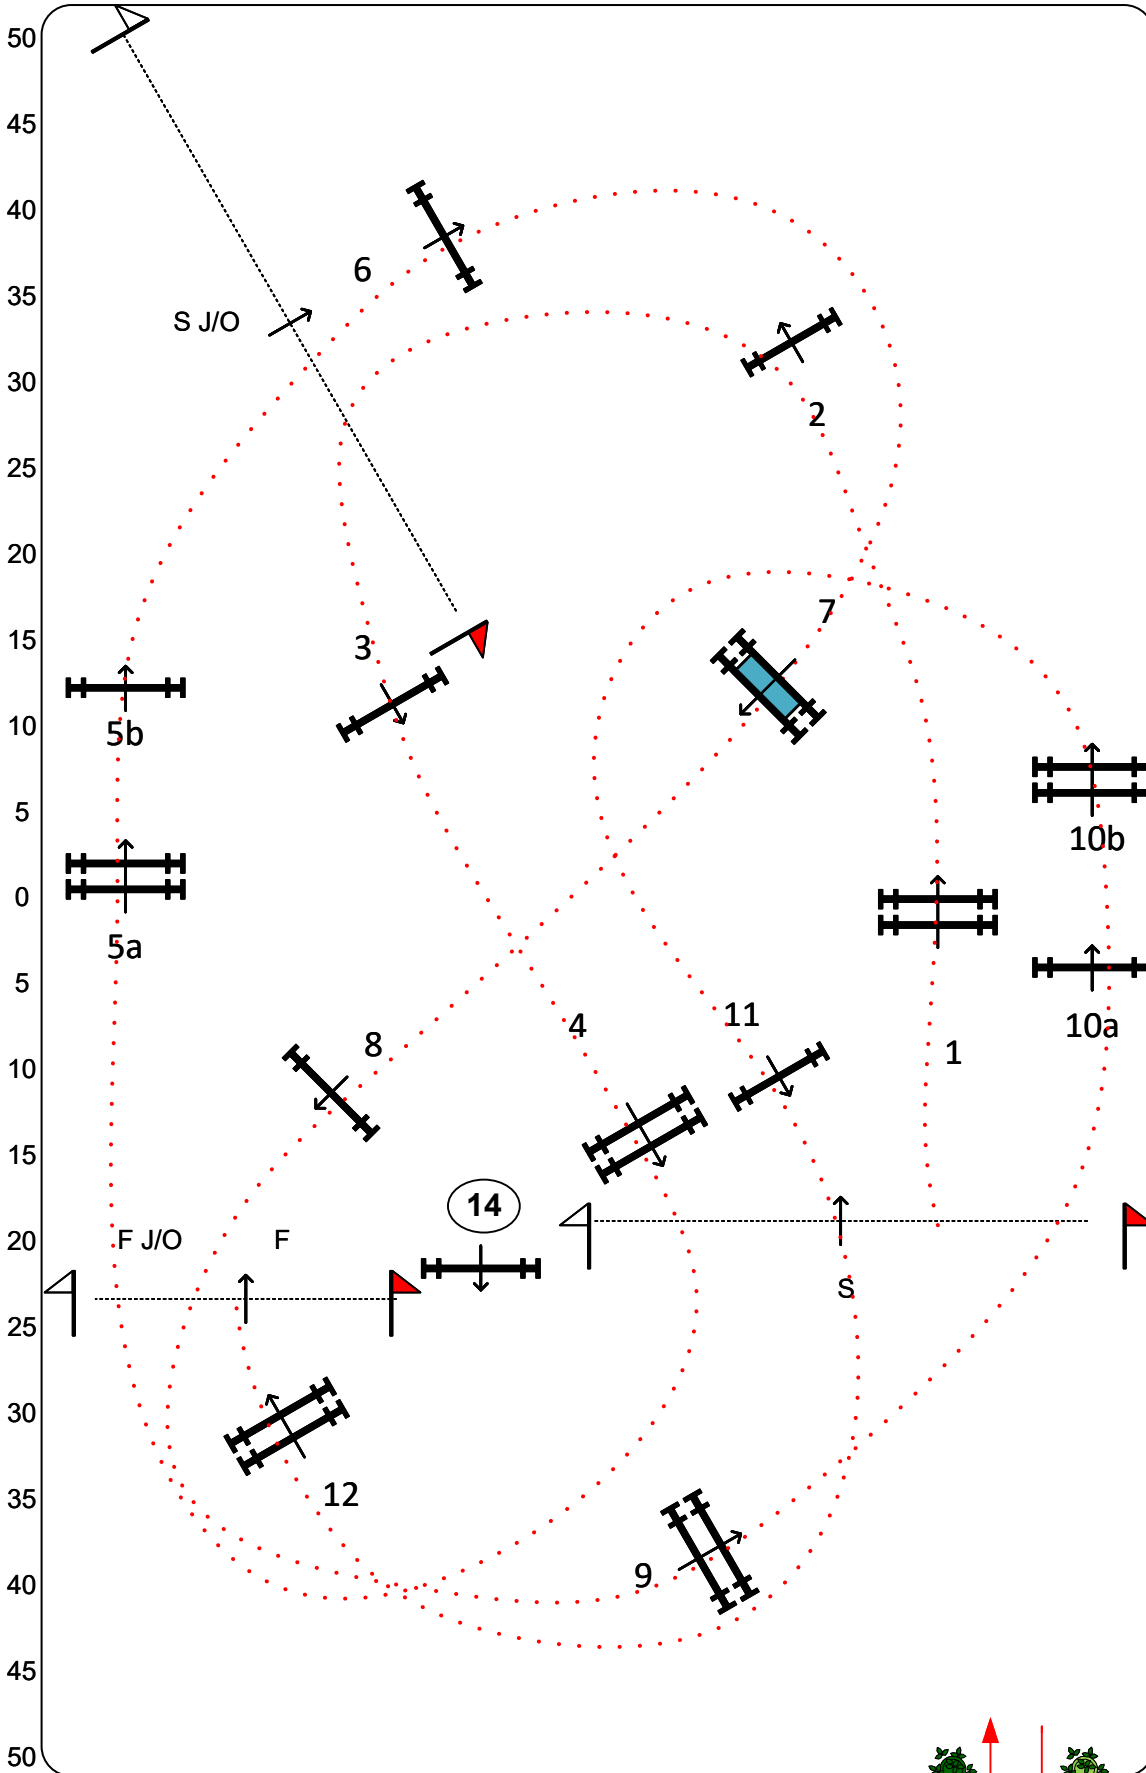

Wellington International

Sunday, March 29, 2026

Ring 6

Class: Class #1082 - NAL/
WIHS Junior Jumper
Classic. Class #1040 - NAL/
WIHS Amateur Jumper
Classic 18-35. Class #1045
- NAL/WIHS Amateur
Jumper Classic 36+

Return/Immediate Jump-Off

Class Specifications

FEI Article:
USEF Table: II, (2b)
Height: 1.15 m/3'9"

Speed: 360 m/min

Length: 470 m

Time: 79 sec

Time Limit: 158 sec

First Round

Fences: 1 to 12

Individual

Efforts: 14

Jump-Off:

6-7-14-10ab-11-12

Length: 470 m

Time: 79 sec

Time Limit: 158 sec

2nd J/O:

Length: 0 m

Time: 0 sec

Time Limit: 0 sec

CD
Ken Okken