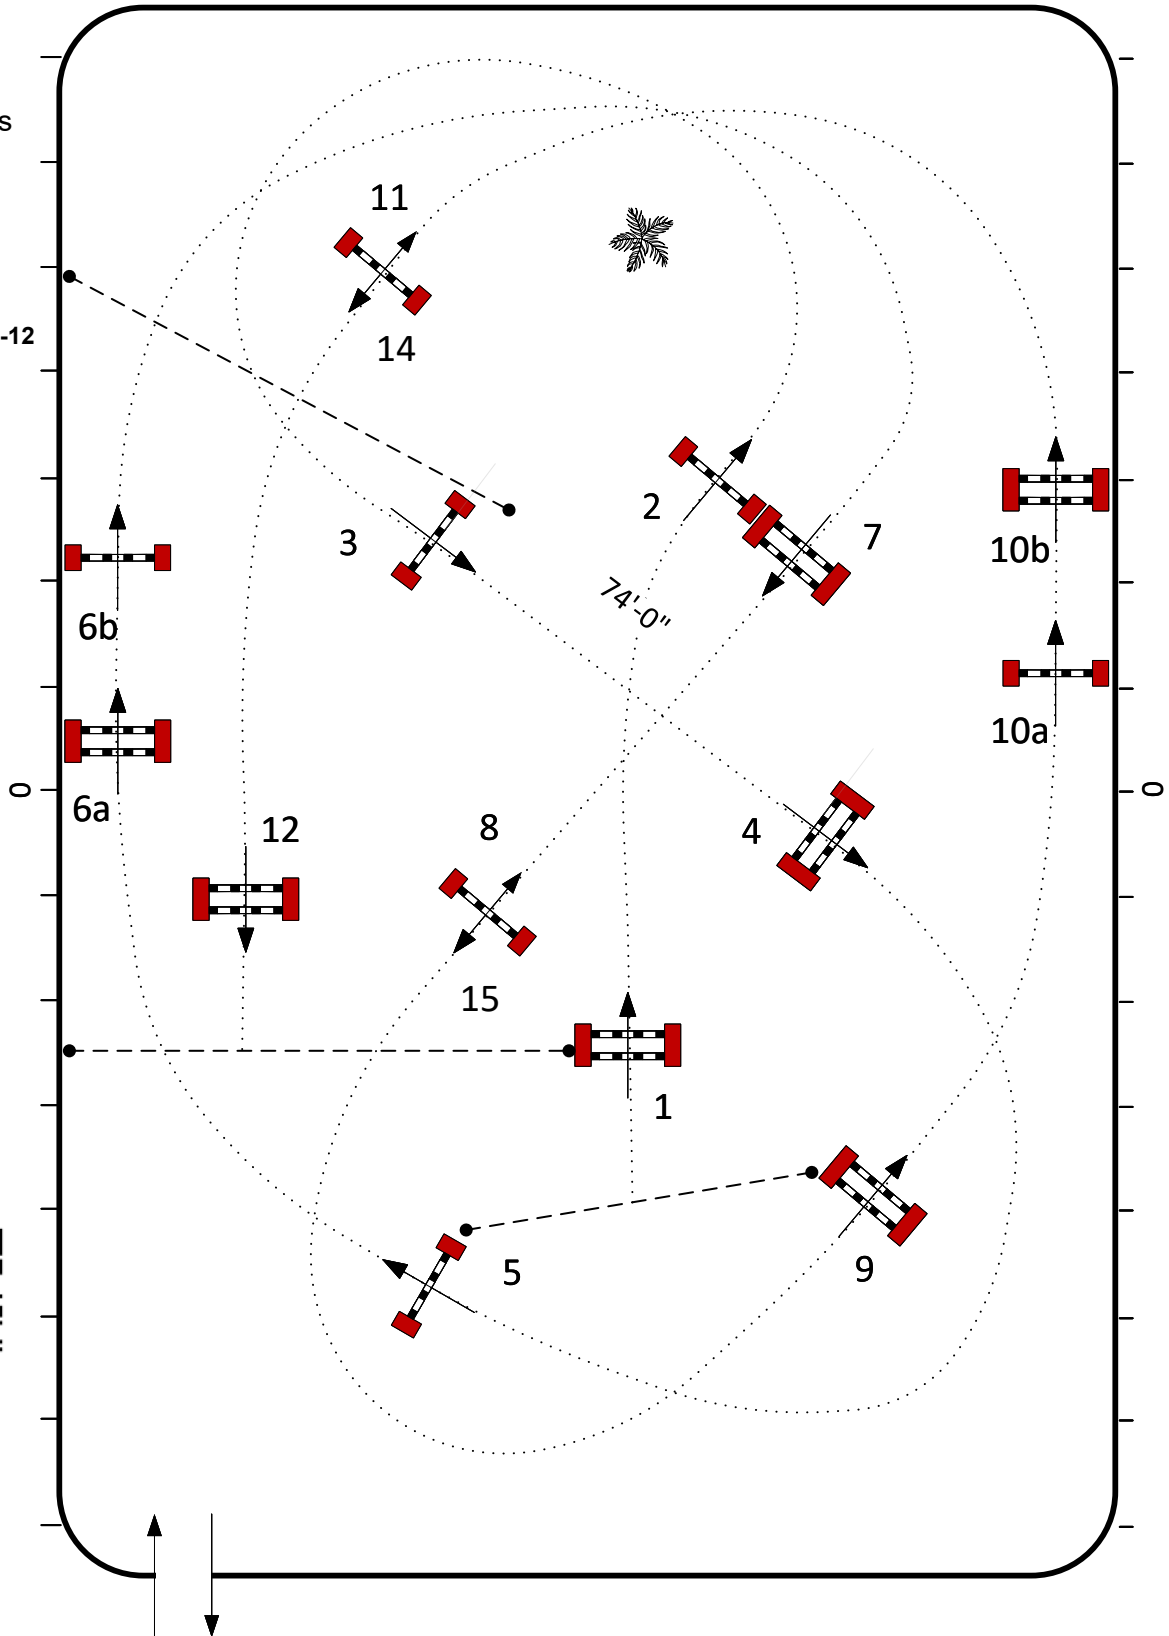

Jump-off: 14-7-10ab-3-4-15-12  
Length: 280 Meters  
Time Allowed: 48 Sec

BRAINJUICE

Ethel M.  
CHOCOLATES

ESP Course  
Maps

Course Designer: Héctor J Loyola (PUR)  
FEI Level 3 #10050870  
hectorloyola@gmail.com  
787-379-1887