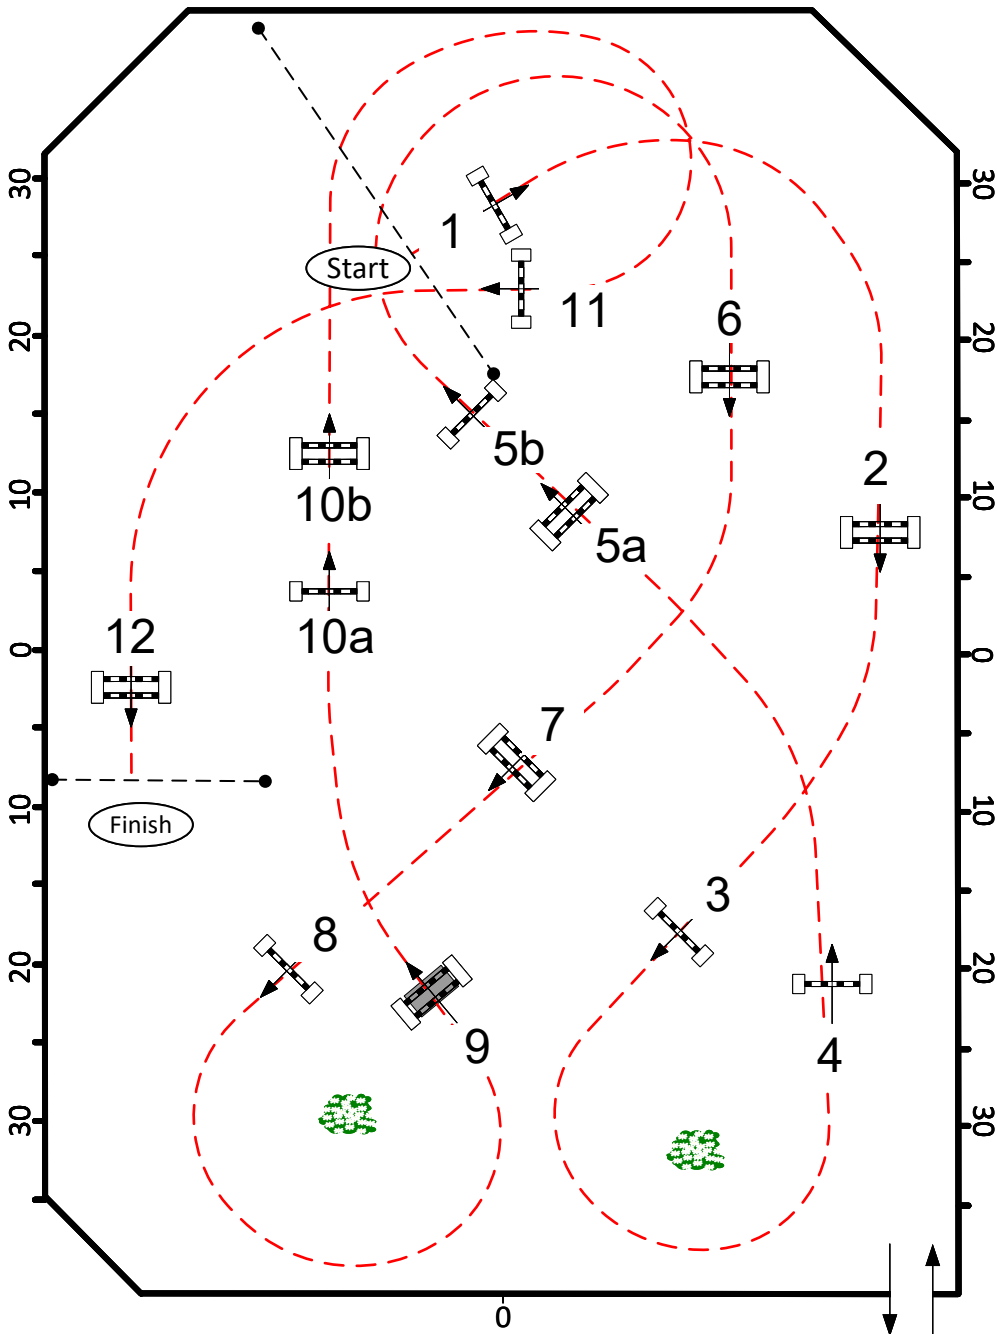

2026 Wellington International WEF 12

Mogavero Ring

0

Sunday, March 29, 2026

Class: **1035. 1.25M Amateur Classic**
 Table: II.2b Immediate Jump Off
 First Round: **1 to 12**
 Length: 442 Meters
 Time Allowed: 76 sec

Jump-off: **1, 2, 8, 9, 10, 11ab, 12**

Length: 277 Meters

Time Allowed: 47 Sec

Course Designer
Tommy Brawley
FEI Level 2

2026 Wellington International WEF 12

Mogavero Ring

0

Sunday, March 29, 2026

Class:

1070. 1.25M Junior Classic

Table:

II.2b Immediate Jump Off

First Round:

1 to 12

Length:

442 Meters

Time Allowed:

76 sec

Jump-off: **1, 2, 3, 4, 5ab, 11, 12**

Length: 277 Meters

Time Allowed: 47 Sec

Course Designer
Tommy Brawley
FEI Level 2