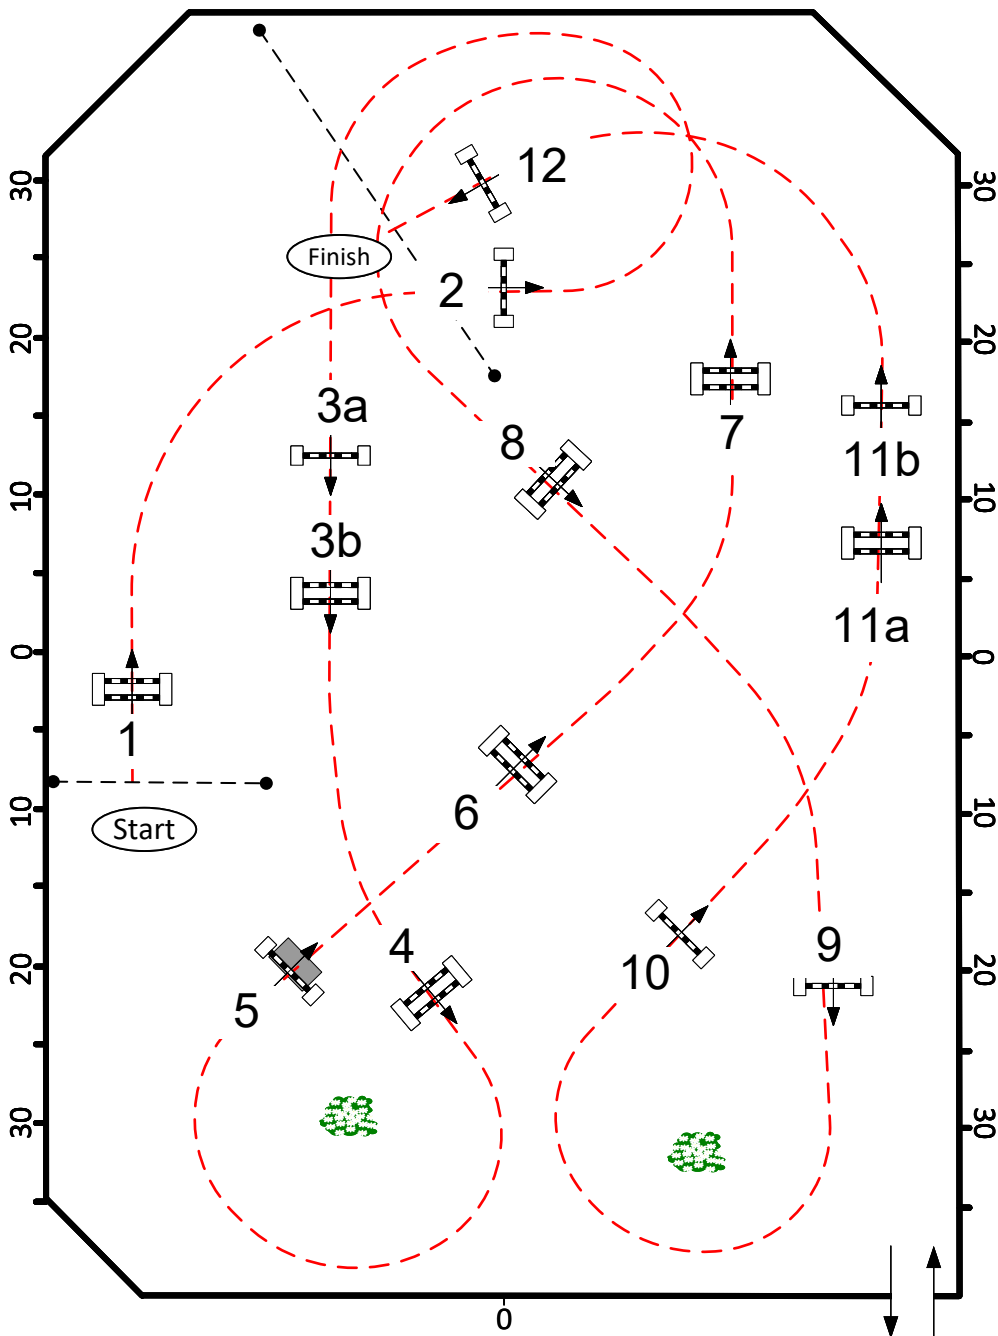

2026 Wellington International WEF 12

Mogavero Ring

0

Sunday, March 29, 2026

Class: **1035. 1.25M Amateur Classic**
 Table: II.2b Immediate Jump Off
 First Round: **1 to 12**
 Length: 442 Meters
 Time Allowed: 76 sec

Jump-off: **1, 2, 8, 9, 10, 11ab, 12**

Length: 277 Meters

Time Allowed: 47 Sec

Course Designer
Tommy Brawley
FEI Level 2

2026 Wellington International WEF 12

Mogavero Ring

0

Sunday, March 29, 2026

Class:

1070. 1.25M Junior Classic

Table:

II.2b Immediate Jump Off

First Round:

1 to 12

Length:

442 Meters

Time Allowed:

76 sec

Jump-off: **1, 2, 3, 4, 5ab, 11, 12**

Length: 277 Meters

Time Allowed: 47 Sec

Course Designer
Tommy Brawley
FEI Level 2