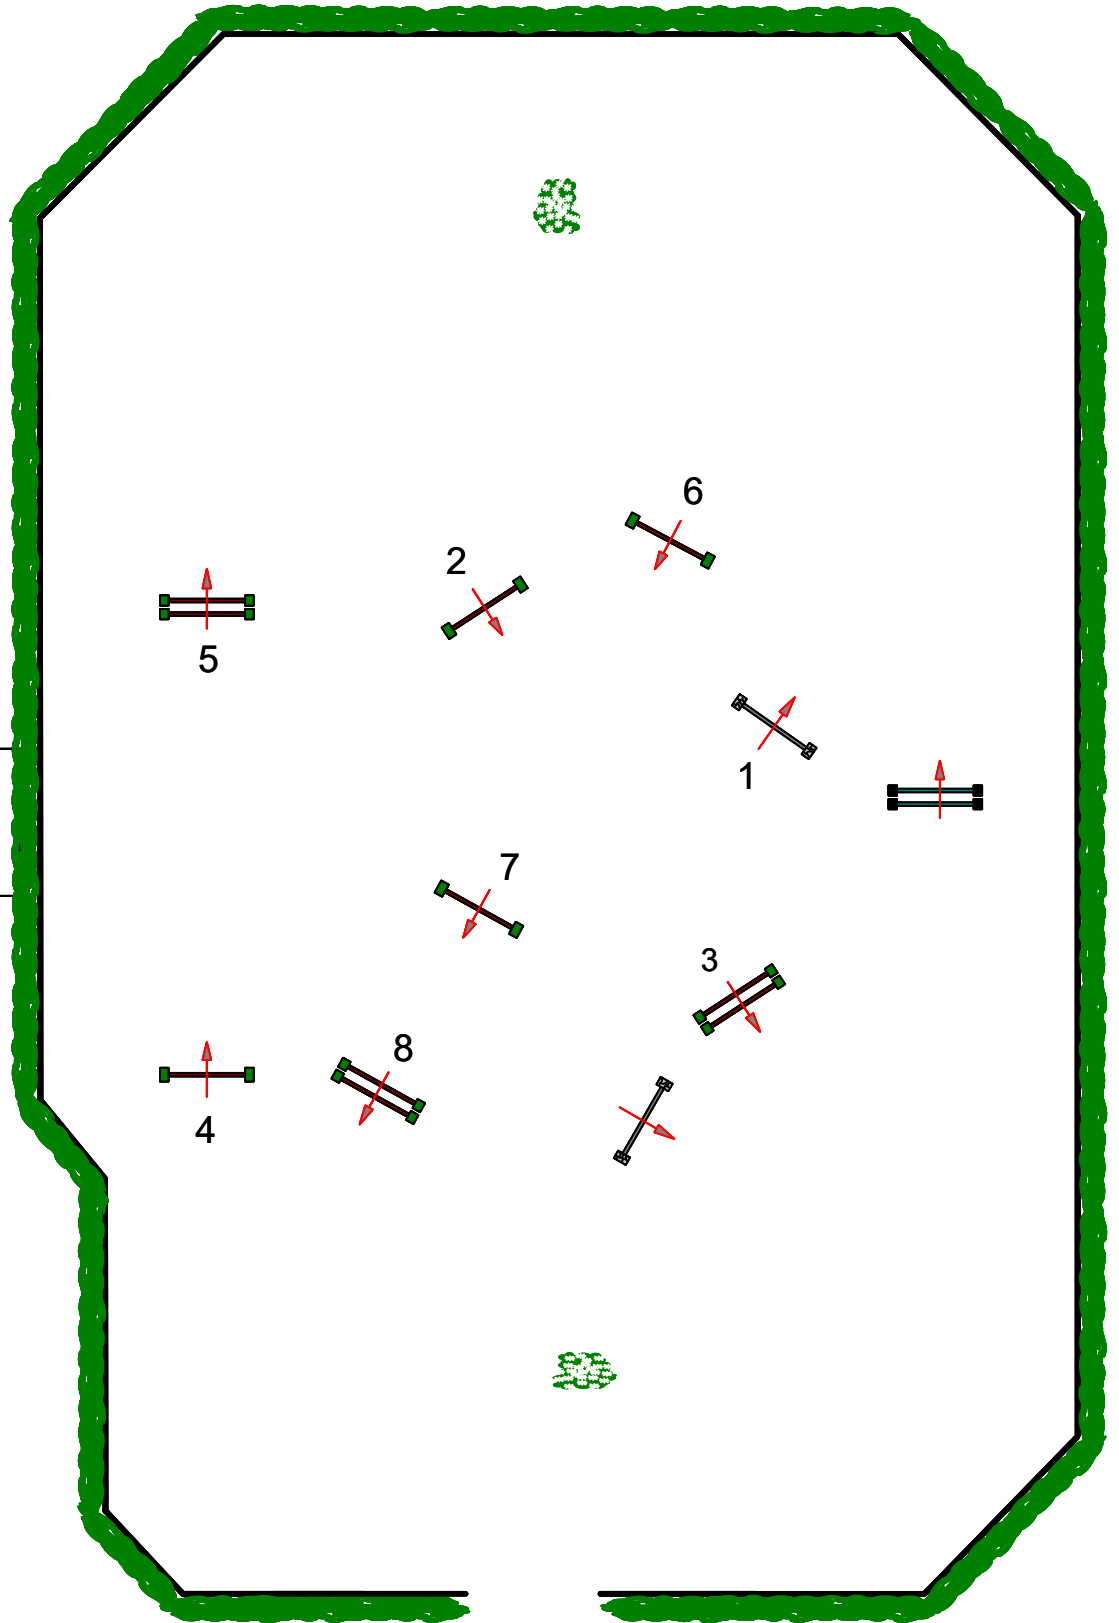

WEF 12 Rolex CSI5*/2* WCHR

Mische Grand Hunter

All Second Hunters

Fences 1-8

JUDGE

Sunday March 29, 2026

WEF 12 Rolex CSI5*/2* WCHR

Mische Grand Hunter

All First Hunters

Fences 1-9

JUDGE

Sunday March 29, 2026