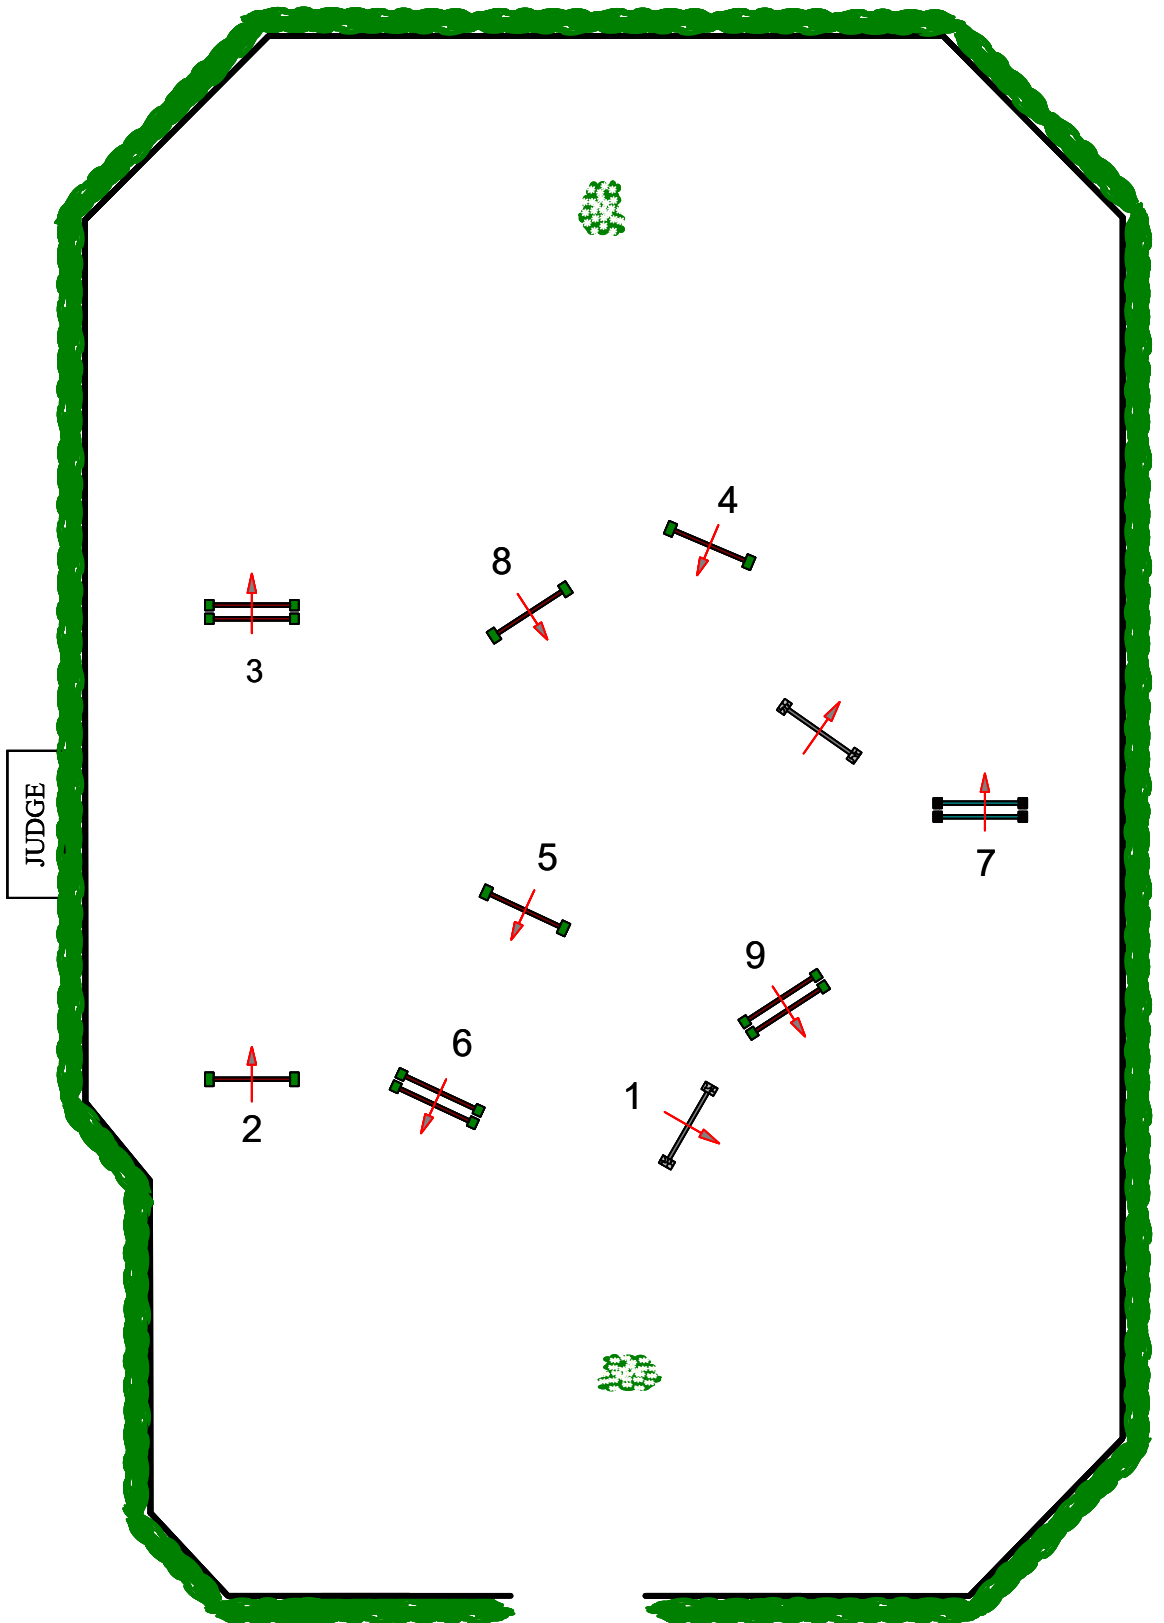

WEF 12 Rolex CSI5*/2* WCHR

Mische Grand Hunter

All Second Hunters

Fences 1-8

JUDGE

Sunday March 29, 2026

WEF 12 Rolex CSI5*/2* WCHR

Mische Grand Hunter

All First Hunters

Fences 1-9

JUDGE

Sunday March 29, 2026